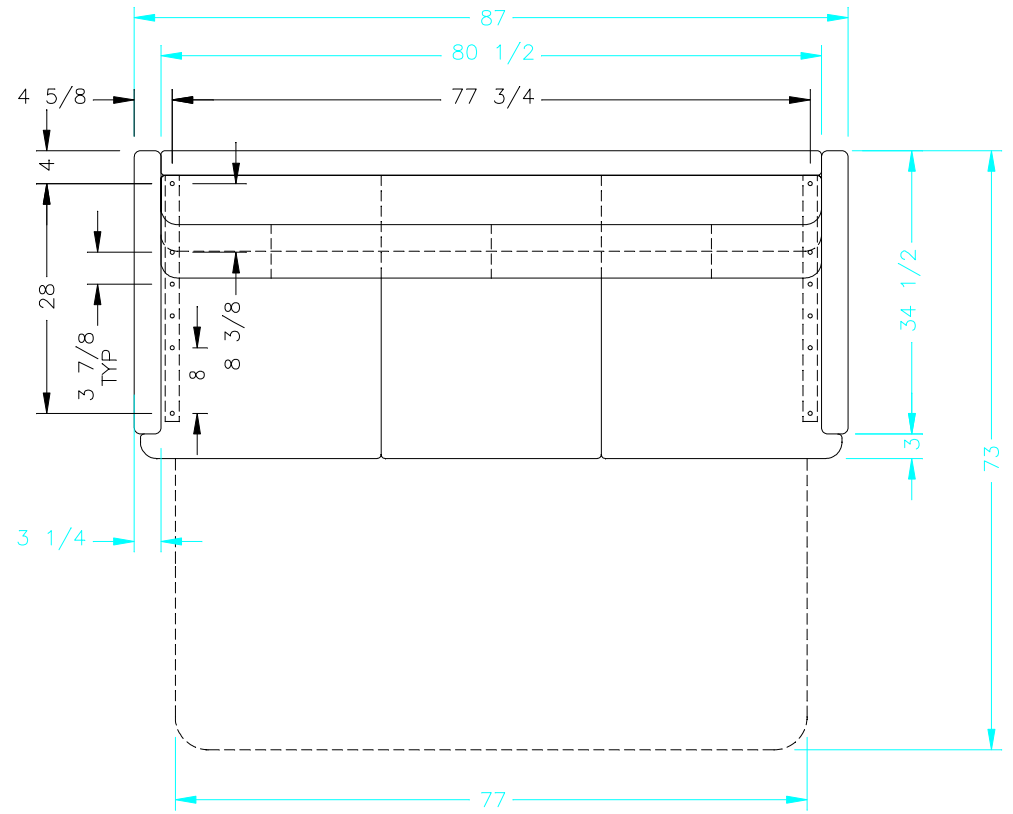

ITEM #	QTY	NEWMAR #	DESCRIPTION
1	1	133033	SOFA-87STRAT--SHBNONEDS17
2	1	133034	SOFA-87STRAT--SHBNONEDS17

NEWMAR CORP
P.O. Box 30,
Nappanee, IN. 46550
UNITS: INCHES
TITLE BLOCK: 1TB

Model: DS DP (SEE SOFA CHART)
Title: FLEX 87" SIDE HIDE-A-BED SOFA FLAT FLOOR

Sheet 1 OF 1
I.D. # 2017\FURN\FLEX\DS\87_HIDE_FLAT

Drawn by: B. L. G.
Date: 3/7/16

Checked by: R. R.
Date: 8/31/16

Revision:	By:
	Date:
Revision:	By:
	Date: