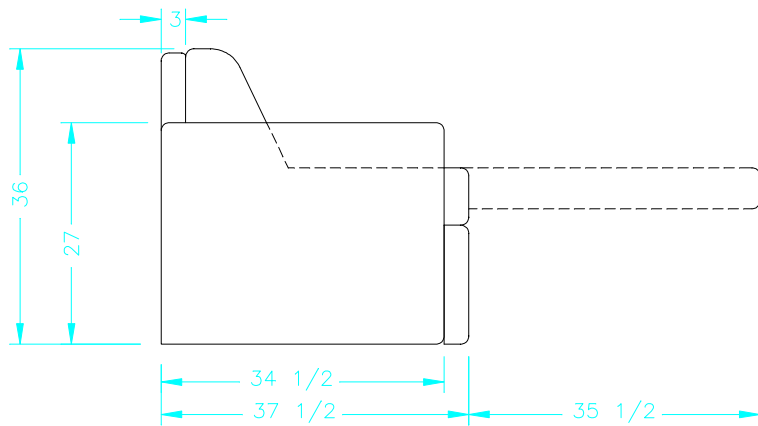

ITEM #	QTY	NEWMAR #	DESCRIPTION
1	1	133033	SOFA-87STRAT--SHBNONEDS17
2	1	133034	SOFA-87STRAT--SHBNONEDS17

NEWMAR CORP
P.O. Box 30,
Nappanee, IN. 46550
UNITS: INCHES
TITLE BLOCK: 1TB

Model: DS DP (SEE SOFA CHART)
Title: FLEX 87" SIDE HIDE-A-BED SOFA FLAT FLOOR

Sheet 1 OF 1
I.D. # 2017\FURN\FLEX\DS\87_HIDE_FLAT

Drawn by: B. L. G.
Date: 3/7/16

Checked by: R. R.
Date: 8/31/16

Revision:	By:
	Date:
Revision:	By:
	Date: