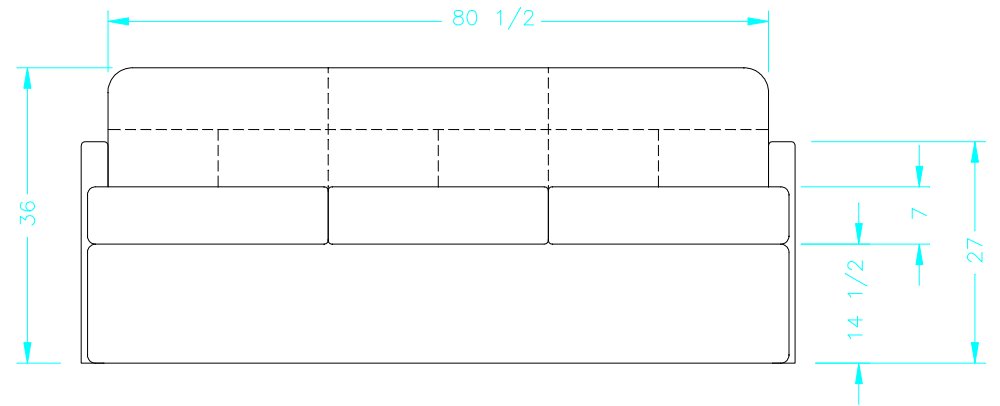

ITEM #	QTY	NEWMAR #	DESCRIPTION
1	1	133033	SOFA-87STRAT--SHBNONEDS17
2	1	133034	SOFA-87STRAT--SHBNONEDS17

NEWMAR CORP
P.O. Box 30,
Nappanee, IN. 46550
UNITS: INCHES
TITLE BLOCK: 1TB

Model: DS DP (SEE SOFA CHART)
Title: FLEX 87" SIDE HIDE-A-BED SOFA FLAT FLOOR

Sheet 1 OF 1
I.D. # 2017\FURN\FLEX\DS\87_HIDE_FLAT

Drawn by: B. L. G.
Date: 3/7/16

Checked by: R. R.
Date: 8/31/16

Revision:	By:
	Date:
Revision:	By:
	Date: