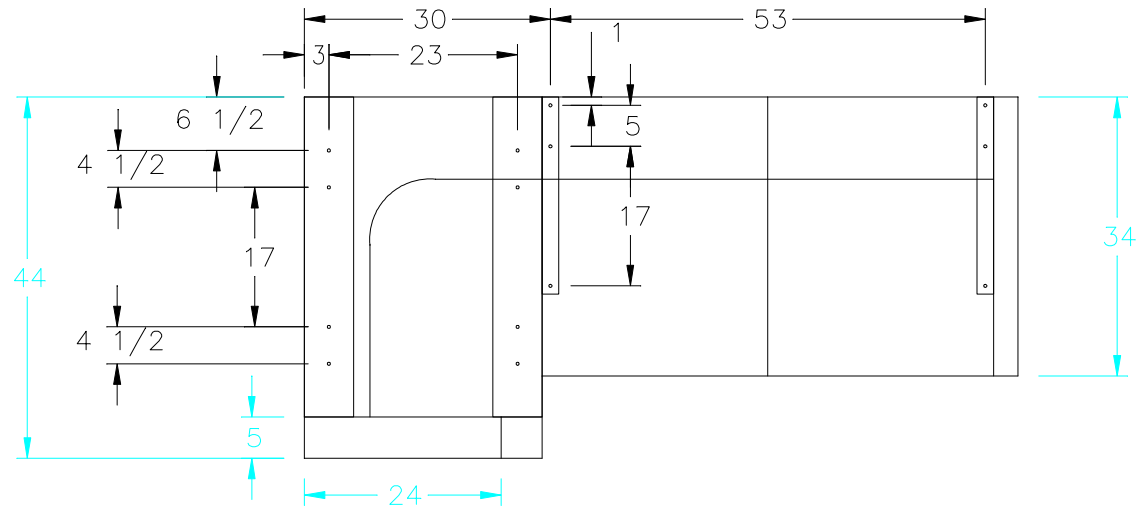

ITEM #	QTY	NEWMAR #	DESCRIPTION
1	1	133060	SOFA-87EXTDLLHJKNNONEVT17320P
2	1	133061	SOFA-87EXTDLLHJKNNONEVT17330P
3	1	133062	SOFA-87EXTDLLHJKNNONEVT17340P

NEWMAR CORP
P.O. Box 30,
Nappanee, IN. 46550
UNITS: INCHES
TITLE BLOCK: 1TB

Model: VT DP, (SEE SOFA CHART)
Title: 87" JACK KNIFE L-SOFA
POWER FLAT FLOOR

Sheet 1 OF 1
I.D. # 2017\
FURN\FLEX\CSV\T
87_JKN_PWR_FF

Drawn by: R. T.
Date: 7/6/16

Checked by: R. R.
Date: 9/6/16

Revision:	By:
	Date:
Revision:	By:
	Date: