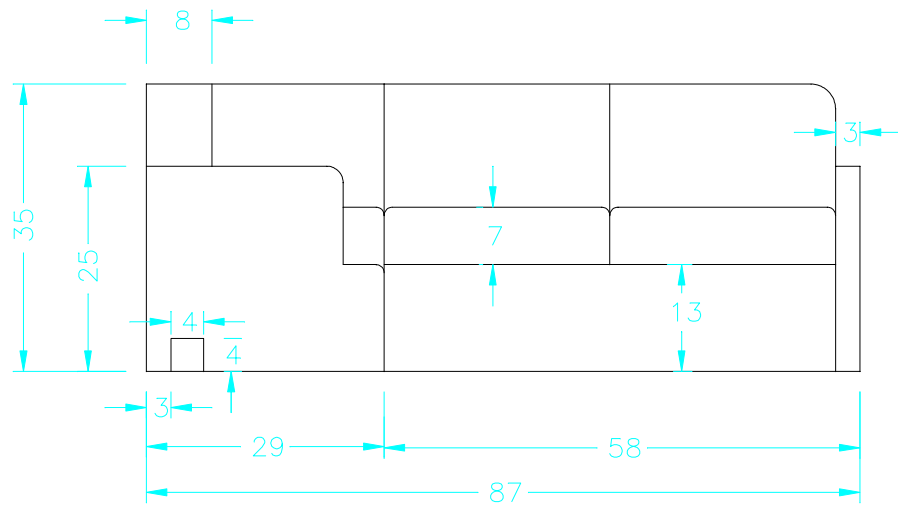

ITEM #	QTY	NEWMAR #	DESCRIPTION
1	1	133060	SOFA-87EXTDLLHJKNNONEVT17320P
2	1	133061	SOFA-87EXTDLLHJKNNONEVT17330P
3	1	133062	SOFA-87EXTDLLHJKNNONEVT17340P

NEWMAR CORP
P.O. Box 30,
Nappanee, IN. 46550
UNITS: INCHES
TITLE BLOCK: 1TB

Model: VT DP, (SEE SOFA CHART)
Title: 87" JACK KNIFE L-SOFA
POWER FLAT FLOOR

Sheet 1 OF 1
I.D. # 2017\
FURN\FLEX\CSV\T
87_JKN_PWR_FF

Drawn by: R. T.
Date: 7/6/16

Checked by: R. R.
Date: 9/6/16

Revision:	By:
	Date:
Revision:	By:
	Date: