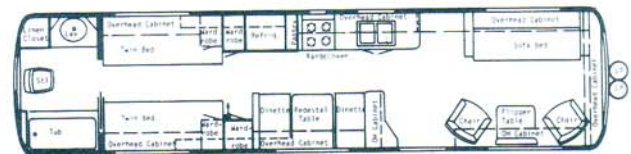

**How you travel is as important as where you travel ... London Aire.**

(1) 33 Center Bath Dinette • Overall Length 33' 8"

(2) 33 Rear Bath Dinette • Overall Length 33' 8"

(3) 35 Center Bath Dinette • Overall Length 35' 8"