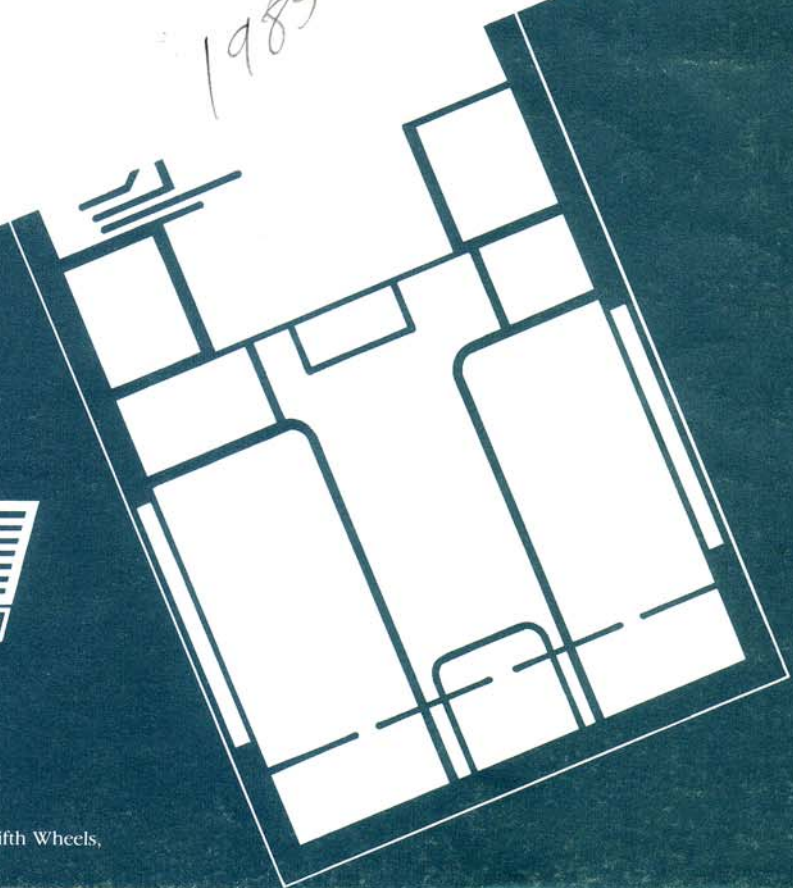

Newmar Corporation, manufacturers of Travel Trailers, Fifth Wheels, Mini Homes, and Motorhomes.