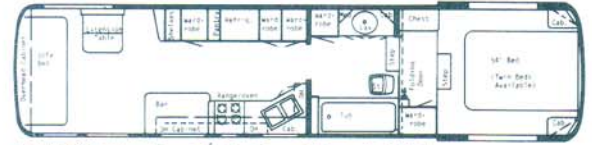

(1) 32 Walk Thru Front Bath • Overall Length 32' 9"