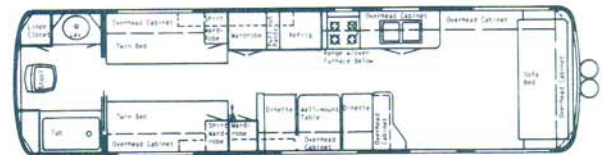

(2) 33 Rear Bath Dinette • Overall Length 33' 8"