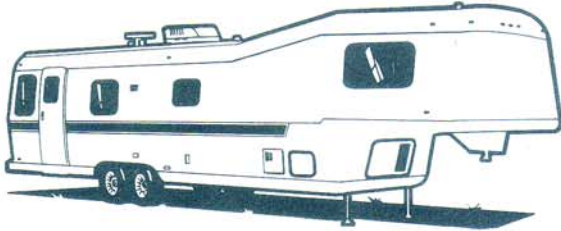

FIFTH WHEELS

As you stroll through the London Aire Fifth Wheel imagine what it would be like to travel in this kind of opulence. Think of just a few of the possibilities: relaxing in a comfortable upholstered chair ... preparing gourmet delights in the London Aire's well-appointed kitchen ... getting a really good night's sleep in the elegantly furnished and decorated master bedroom. Think of being able to take all this with you — anywhere!

Now you're beginning to get the picture: luxury, style and comfort on wheels. Pull-out pantry, richly grained oak cabinets, 3-mirror bathroom cabinet, handsome paneling and plush carpeting are just the beginning of our list of standard features on this luxurious Fifth Wheel.

There are numerous floor plans, decor packages and optional extras to suit even the most discriminating traveller.

How you travel is as important as where you travel ... London Aire.