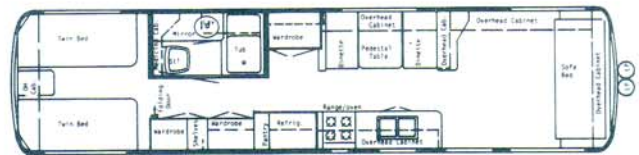

**How you travel is as important as where you travel ... London Aire.**

(1) 33 Center Bath Dinette • Overall Length 33' 8"

(2) 33 Rear Bath Dinette • Overall Length 33' 8"

(3) 35 Center Bath Dinette • Overall Length 35' 8"