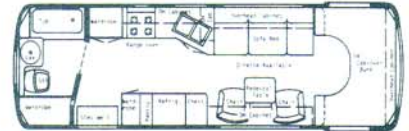

(2) 26 Rear Bath Rear Door • Overall Length 26' 9"