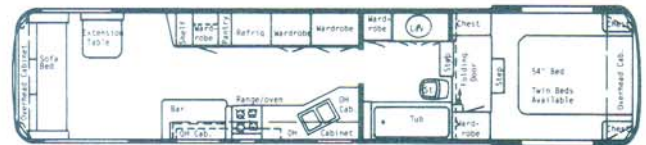

(2) 35 Front Bath Doorside Kitchen • Overall Length 35' 9"