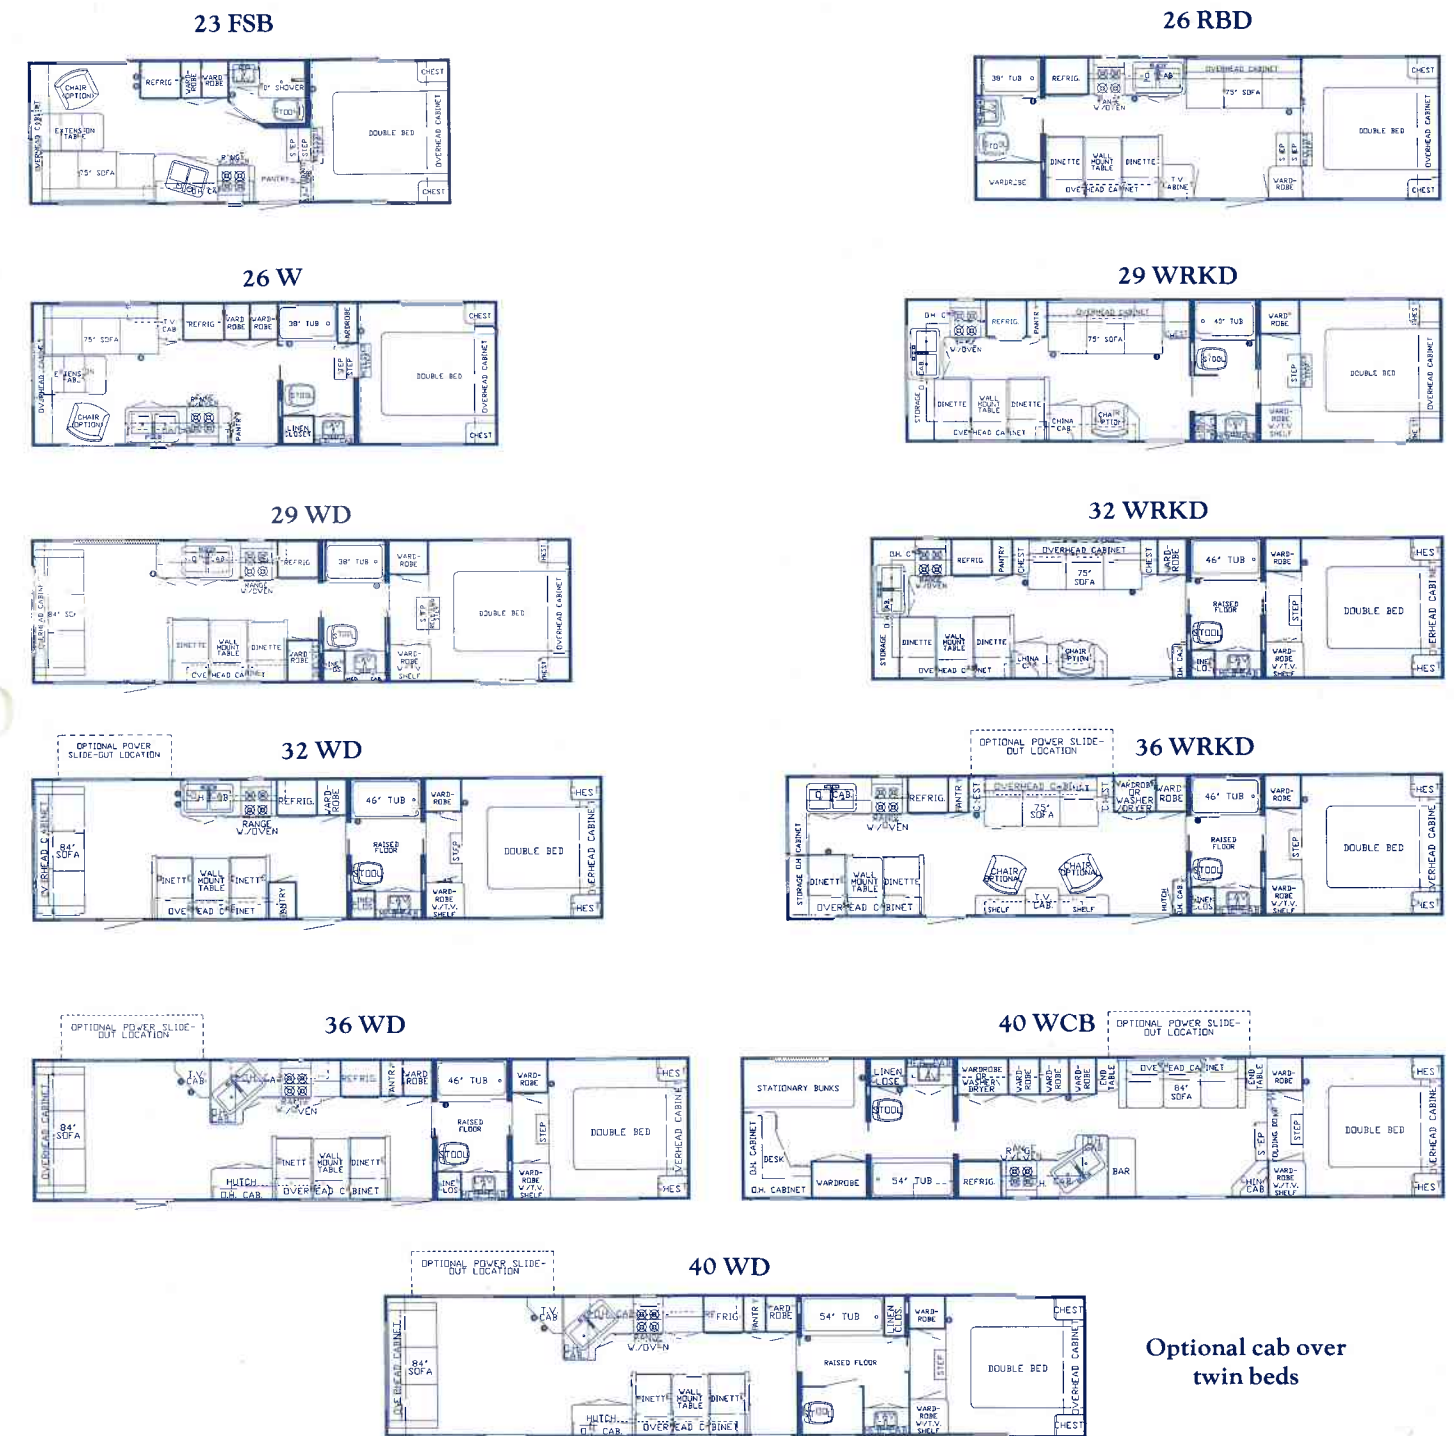

TRAVEL TRAILER Specifications & Floor Plans

Dimensions	23 CBD	25 FKD	29 CBD	29 FKD	31 CBD	31 FKD	33 CBB	33 CBD	33 FKD	35 CBD
Gross Dry Weight	4190	4220	5190	4890	5312	5312	5600	5600	5670	5790
Hitch Dry Weight	500	330	560	820	652	800	800	800	760	900
Axle Dry Weight	3690	3890	4630	4070	4660	4512	4800	4800	4910	4890
GVWR	6100	6400	7100	7100	7400	7400	7600	7600	7600	7700
Height with A/C	118"	118"	118"	118"	118"	118"	118"	118"	118"	118"
Width	96"	96"	96"	96"	96"	96"	96"	96"	96"	96"
Length	23'5"	25'8"	29'7"	30'1"	31'4"	31'4"	33'2"	33'2"	33'2"	39'8"
Sleeping Accom./Option	4/1	6	6	6/1	6	6/1	9	6	6/1	6

Approximate Weights. GVWR = Gross Vehicle Weight Rating.
Charts Are Based on Standard Units

FIFTH WHEELS Specifications & Floor Plans

Dimensions	23 FSB	26 RBD	26 W	29 WRKD	29 WD	32 WRKD	32 WD	36 WRKD	36 WD	40 WCB	40 WD
Gross Dry Weight	4700	4900	4960	5650	5770	6500	6500	7380	7360	7400	7400
Hitch Dry Weight	590	830	1040	1170	1130	1500	1500	1530	1640	1700	1700
Axle Dry Weight	4110	4070	3920	4480	4640	5000	5000	5850	5680	5700	5700
GVWR	6700	6700	6700	7700	7700	8200	8200	9300	9300	9500	9500
Height with A/C	120"	120"	120"	120"	120"	127"	127"	127"	127"	127"	127"
Width	96"	96"	96"	96"	96"	96"	96"	96"	96"	96"	96"
Length	23'10"	26'5"	26'5"	29'11"	29'11"	32'3"	32'3"	36'10"	36'10"	39'10"	39'10"
Sleeping Accom./Option	4	6	4	6	6	6	6	6	6	6	6

Approximate Weights. GVWR = Gross Vehicle Weight Rating.
Charts Are Based on Standard Units

Optional cab over twin beds

XL Optional Interior Package

**New TV Shelf
Over Wardrobe**

AS-8-43 Rose Pearl

AS-8-44 Toasted Almond