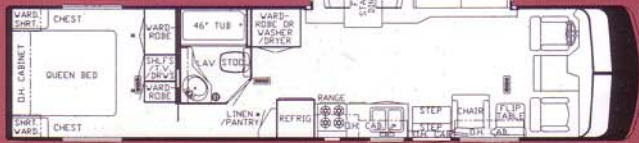

KOUNTRY STAR CLASS A

Standard Features

Air Conditioner Prep (w/wiring)
Furnace Heat, In Floor, Ducted
LP Gas Tank, 15 Gallons
Microwave Oven, Sharp 22"
Range, Magic Chef 4-Burner 22" Oven
Refrigerator, Dometic Double Door 2607.2
Refrigerator, Hardwood Raised Panel
Tub/Shower, Fiberglass w/Enclosure
Water Heater, 6 Gal. Gas, DSI
Bed, Queen (60" X 75")
Cabinetry, Oak Hardwood
Chair, Flexsteel Swivel Barrel
Lifts For Storage Under Fixed Beds
Molded Silverware Divider Tray
Seats, Driver/Passenger Swivel/Recliner
Convex, Remote Control Mirrors
Monitor Panel
Recessed Fuel Fill
Steering Wheel, Tilt
Transmission Cooler, Auxiliary
Battery, 125 AMP Thermoil
Converter, 40 AMP w/Charger
Electrical Service, 30 AMP
Generator Prep
Lights, In Wardrobes
Light, Under Bed Storage
Lights In Ext. Storage Compartments
Receipts, 110V GFI (interior & exterior)
Stepwell Tread
Stereo, AM/FM Cassette w/Clock
Switch For Emergency Engine Start
TV Antenna w/Power Booster & 2 Jacks