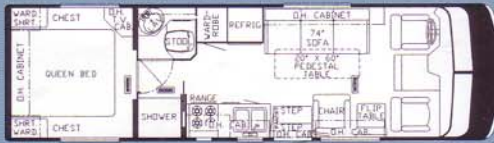

MA 29' WCB

MA 32' CBD