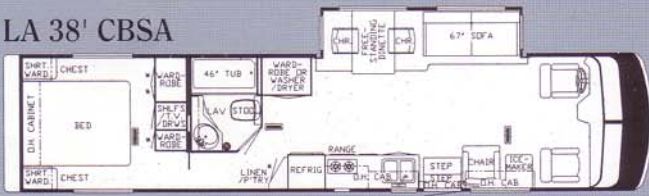

LONDON AIRE DIESEL PUSHER

Standard Features