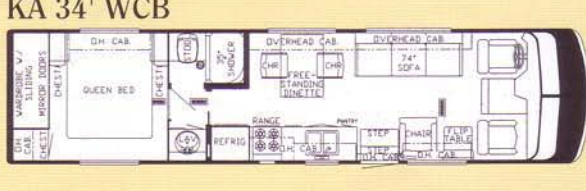

KA 34' WCB

KA 34' WCBs