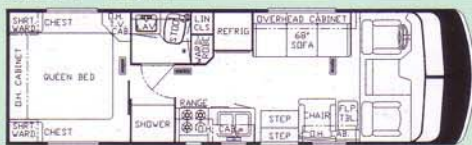

DUTCH STAR CLASS A

Standard Features

Air Conditioner Prep (w/wiring)
Furnace Heat, In Floor, Ducted
LP Gas Tank, 15 Gallons
Microwave Oven, Sharp 22"
Range, Wedgwood 4-Burner
w/Oven 21"
Refrigerator, Dometic Double
Door 2607.2
Water Heater, 6 Gal. Gas
Bed, Queen (60" X 75")
Cabinetry, Oak
Lifts For Storage Under Fixed Beds
Molded Silverware Divider Tray
Seats, Driver/Passenger Swivel/Recliner
Steering Wheel, Tilt
Transmission Cooler Auxiliary
Battery, 125 AMP Thermoil
Converter, 40 AMP w/Charger
Electrical Service, 30 AMP

Fiberglass Front Bumper
Generator Prep
Lights In Ext. Storage Compartments
Recept, 110V GFI (interior & exterior)
Stereo, AM/FM Cassette
TV Antenna Prep (wire, shelf & 2 jacks)
Exterior Sides Rigid Smooth Aluminum
Roof, Rubber
Slideout, Large w/Free Standing Dinette
Carpet w/High Density Pad Throughout
Mini Blinds (throughout)
Insulation, Fiberglass R5 Sidewalls,
Floor & Roof
Insulation, Laminated 5/8" Foam In
Sidewalls & Ceiling
Jack, Hydraulic, 6 Ton, Automotive
Structure, Aluminum Sidewalls & Roof
Vent, 12V In Bath Area w/Wall Switch
Windows, Radius Slider Safety Glass

DS 27' WCB