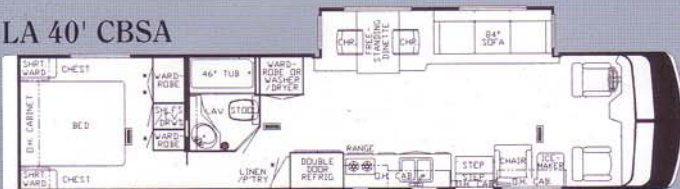

LA 38' CBSA

LA 38' WDSK

LA 38' WDSL

LA 40' CBSA

LA 40' WDSK

Additional Popular Options

- Washer/Dryer, Sears w/Pull Out Shelf
- 1-Piece Washer/Dryer
- CD Player, Changer w/Bass Boost
- Cabinetry, Bleached Oak Hardwood
- Cabinetry, Oak Hardwood
- Chair, High Back Recliner, Leather/Vinyl
- Entertainment Center w/19" TV
- Hidden Leaf Table
- Twin Beds
- Floor Covering, Ceramic Tile In Bath Area
- Awning, Side Tension Rafter