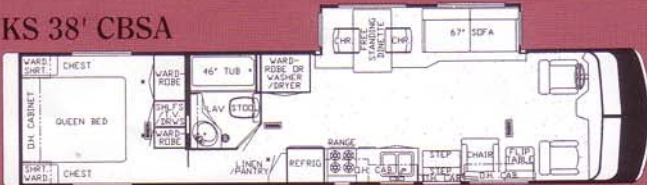

KOUNTRY STAR DIESEL PUSHER

Standard Features

Air Conditioner Prep (w/wiring)
Furnace Heat, In Floor, Ducted
LP Gas Tank, 32 Gallons
Microwave Oven, Sharp 22"
Range, Magic Chef 4-Burner 22" Oven
Refrigerator, Dometic Double
Door 2607.2
Refrigerator, Hardwood Raised Panel
Shower, Exterior Hookup
Tub/Shower, Fiberglass w/Enclosure
Water Heater, 6 Gal. Gas, DSI
Bed, Queen (60" X 75")
Cabinetry, Oak Hardwood
Chair, Flexsteel Swivel Barrel
Lifts For Storage Under Fixed Beds
Molded Silverware Divider Tray
Seats, Driver/Passenger Swivel/Recliner
1000 Watt Engine Block Heater
Anti Lock Braking System
Auto Slack Adjuster, Front & Rear
Back-Up Alarm
Convex, Remote Control Mirrors
Monitor Panel
Pack 8 Exhaust Engine Brake
Recessed Fuel Fill (one on each side)
Steering Wheel, Tilt & Telescope
Battery, 125 AMP Thermoil (2)
Converter, 40 AMP w/Charger
Electrical Service, 30 AMP
Generator Prep
Lights, In Wardrobes
Light, Under Bed Storage
Lights In Ext. Storage Compartments