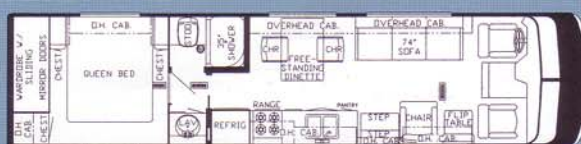

Slideouts are available in all Newmar motorized brands.

Motorhome slideouts are also functional in the retracted position.

MA 29' WCB

MA 32' CBD

MA 34' CBD

MA 34' CBDS

MA 34' WCB

MA 34' WCBS