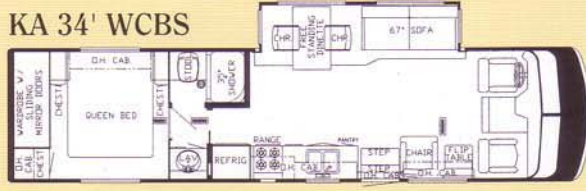

KOUNTRY AIRE CLASS A

Standard Features