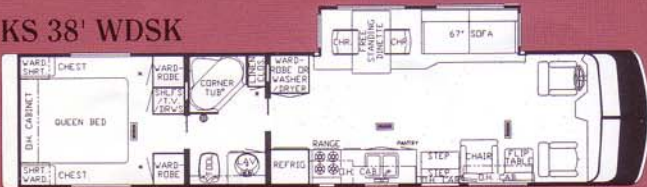

KOUNTRY STAR DIESEL PUSHER

Standard Features

Air Conditioner Prep (w/wiring)
Furnace Heat, In Floor, Ducted
LP Gas Tank, 32 Gallons
Microwave Oven, Sharp 22"
Range, Magic Chef 4-Burner 22" Oven
Refrigerator, Dometic Double
Door 2607.2
Refrigerator, Hardwood Raised Panel
Shower, Exterior Hookup
Tub/Shower, Fiberglass w/Enclosure
Water Heater, 6 Gal. Gas, DSI
Bed, Queen (60" X 75")
Cabinetry, Oak Hardwood
Chair, Flexsteel Swivel Barrel
Lifts For Storage Under Fixed Beds
Molded Silverware Divider Tray
Seats, Driver/Passenger Swivel/Recliner
1000 Watt Engine Block Heater
Anti Lock Braking System
Auto Slack Adjuster, Front & Rear
Back-Up Alarm
Convex, Remote Control Mirrors
Monitor Panel
Pack 8 Exhaust Engine Brake
Recessed Fuel Fill (one on each side)
Steering Wheel, Tilt & Telescope
Battery, 125 AMP Thermoil (2)
Converter, 40 AMP w/Charger
Electrical Service, 30 AMP
Generator Prep
Lights, In Wardrobes
Light, Under Bed Storage
Lights In Ext. Storage Compartments