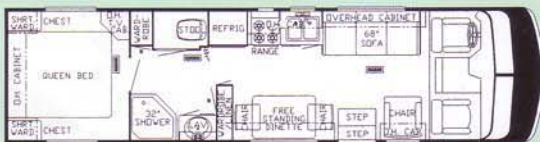

DUTCH STAR CLASS A

Standard Features

Air Conditioner Prep (w/wiring)
Furnace Heat, In Floor, Ducted
LP Gas Tank, 15 Gallons
Microwave Oven, Sharp 22"
Range, Wedgwood 4-Burner
w/Oven 21"
Refrigerator, Dometic Double
Door 2607.2
Water Heater, 6 Gal. Gas
Bed, Queen (60" X 75")
Cabinetry, Oak
Lifts For Storage Under Fixed Beds
Molded Silverware Divider Tray
Seats, Driver/Passenger Swivel/Recliner
Steering Wheel, Tilt
Transmission Cooler Auxiliary
Battery, 125 AMP Thermoil
Converter, 40 AMP w/Charger
Electrical Service, 30 AMP

Fiberglass Front Bumper
Generator Prep
Lights In Ext. Storage Compartments
Recept, 110V GFI (interior & exterior)
Stereo, AM/FM Cassette
TV Antenna Prep (wire, shelf & 2 jacks)
Exterior Sides Rigid Smooth Aluminum
Roof, Rubber
Slideout, Large w/Free Standing Dinette
Carpet w/High Density Pad Throughout
Mini Blinds (throughout)
Insulation, Fiberglass R5 Sidewalls,
Floor & Roof
Insulation, Laminated 5/8" Foam In
Sidewalls & Ceiling
Jack, Hydraulic, 6 Ton, Automotive
Structure, Aluminum Sidewalls & Roof
Vent, 12V In Bath Area w/Wall Switch
Windows, Radius Slider Safety Glass

DS 31' WCB

Popular Option Packages

D4 Preferred Equipment

12V Electric Step
12V LP Leak Detector w/remote switch
Bedsread w/Shams
CB Antenna
Cable TV
Chair Rail Trim On Bedroom Walls
Decor Glass Accent Door
Decorative Clock
Decorative Sofa Wall & Dinette
Ceiling Lights
Decorative Wall Mirror
Extra Battery
Hitch w/Wire Connector
LP Tank, 32 Gal.
Monitor Panel
Oak Hardwood Raised Panel Cabinet &
Refrigerator Doors