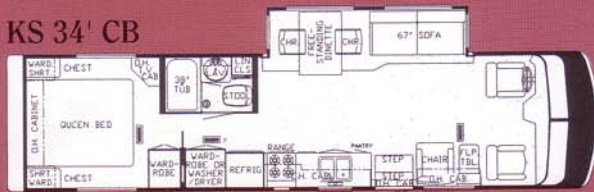

Receipts, 110V GFI (interior & exterior)
Stereo, AM/FM Cassette w/Clock
Switch For Emergency Engine Start
TV Antenna w/Power Booster & 2 Jacks
TV, Color 13" AC w/Remote Control
Exterior Front & Rear Gel-Coated
Fiberglass End Caps
Exterior Sides Gel-Coated Fiberglass
Roof Rack & Ladder
Roof, Rubber
Voice Module Reminder for Slideout
Slideout, Large w/Free Standing Dinette
Step, 12 Volt Automatic
Bedspread, Quilted w/Reversed Shams
& Accent Pillow (1)
Ceiling, Woven Soft Touch
Decorative Wall Clock
Carpet Scotchgard Stainrelease,
47 oz. 100% Nylon By Monsanto
Carpet w/High Density Pad Throughout
Day/Night Soft Shades, Lamberquins
Mini Blinds (kitchen & bath)
Sewage Holding Tank Rinse
Water Hose w/Auto Rewind
Winterize Convenience Package
Insulation, Fiberglass R5 Sidewalls,
Floor & Roof
Insulation, Laminated 5/8" Foam In
Sidewalls & Ceiling
Structure, Aluminum Sidewalls & Roof
Wheels, Polished Aluminum
Vent, 12V In Bath Area w/Wall Switch
Windows, Radius Slider Safety Glass

KS 34' CB