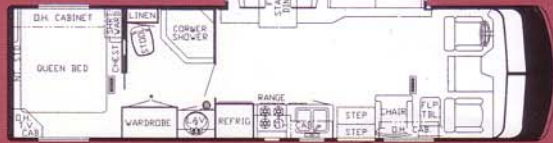

KOUNTRY STAR CLASS A

Standard Features

Air Conditioner Prep (w/wiring)
Furnace Heat, In Floor, Ducted
LP Gas Tank, 15 Gallons
Microwave Oven, Sharp 22"
Range, Magic Chef 4-Burner 22" Oven
Refrigerator, Dometic Double Door 2607.2
Refrigerator, Hardwood Raised Panel
Tub/Shower, Fiberglass w/Enclosure
Water Heater, 6 Gal. Gas, DSI
Bed, Queen (60" X 75")
Cabinetry, Oak Hardwood
Chair, Flexsteel Swivel Barrel
Lifts For Storage Under Fixed Beds
Molded Silverware Divider Tray
Seats, Driver/Passenger Swivel/Recliner
Convex, Remote Control Mirrors
Monitor Panel
Recessed Fuel Fill
Steering Wheel, Tilt
Transmission Cooler, Auxiliary
Battery, 125 AMP Thermoil
Converter, 40 AMP w/Charger
Electrical Service, 30 AMP
Generator Prep
Lights, In Wardrobes
Light, Under Bed Storage
Lights In Ext. Storage Compartments
Receipts, 110V GFI (interior & exterior)
Stepwell Tread
Stereo, AM/FM Cassette w/Clock
Switch For Emergency Engine Start
TV Antenna w/Power Booster & 2 Jacks