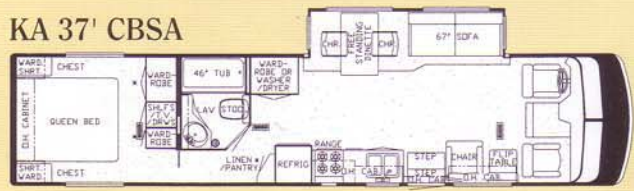

KOUNTRY AIRE CLASS A

Standard Features