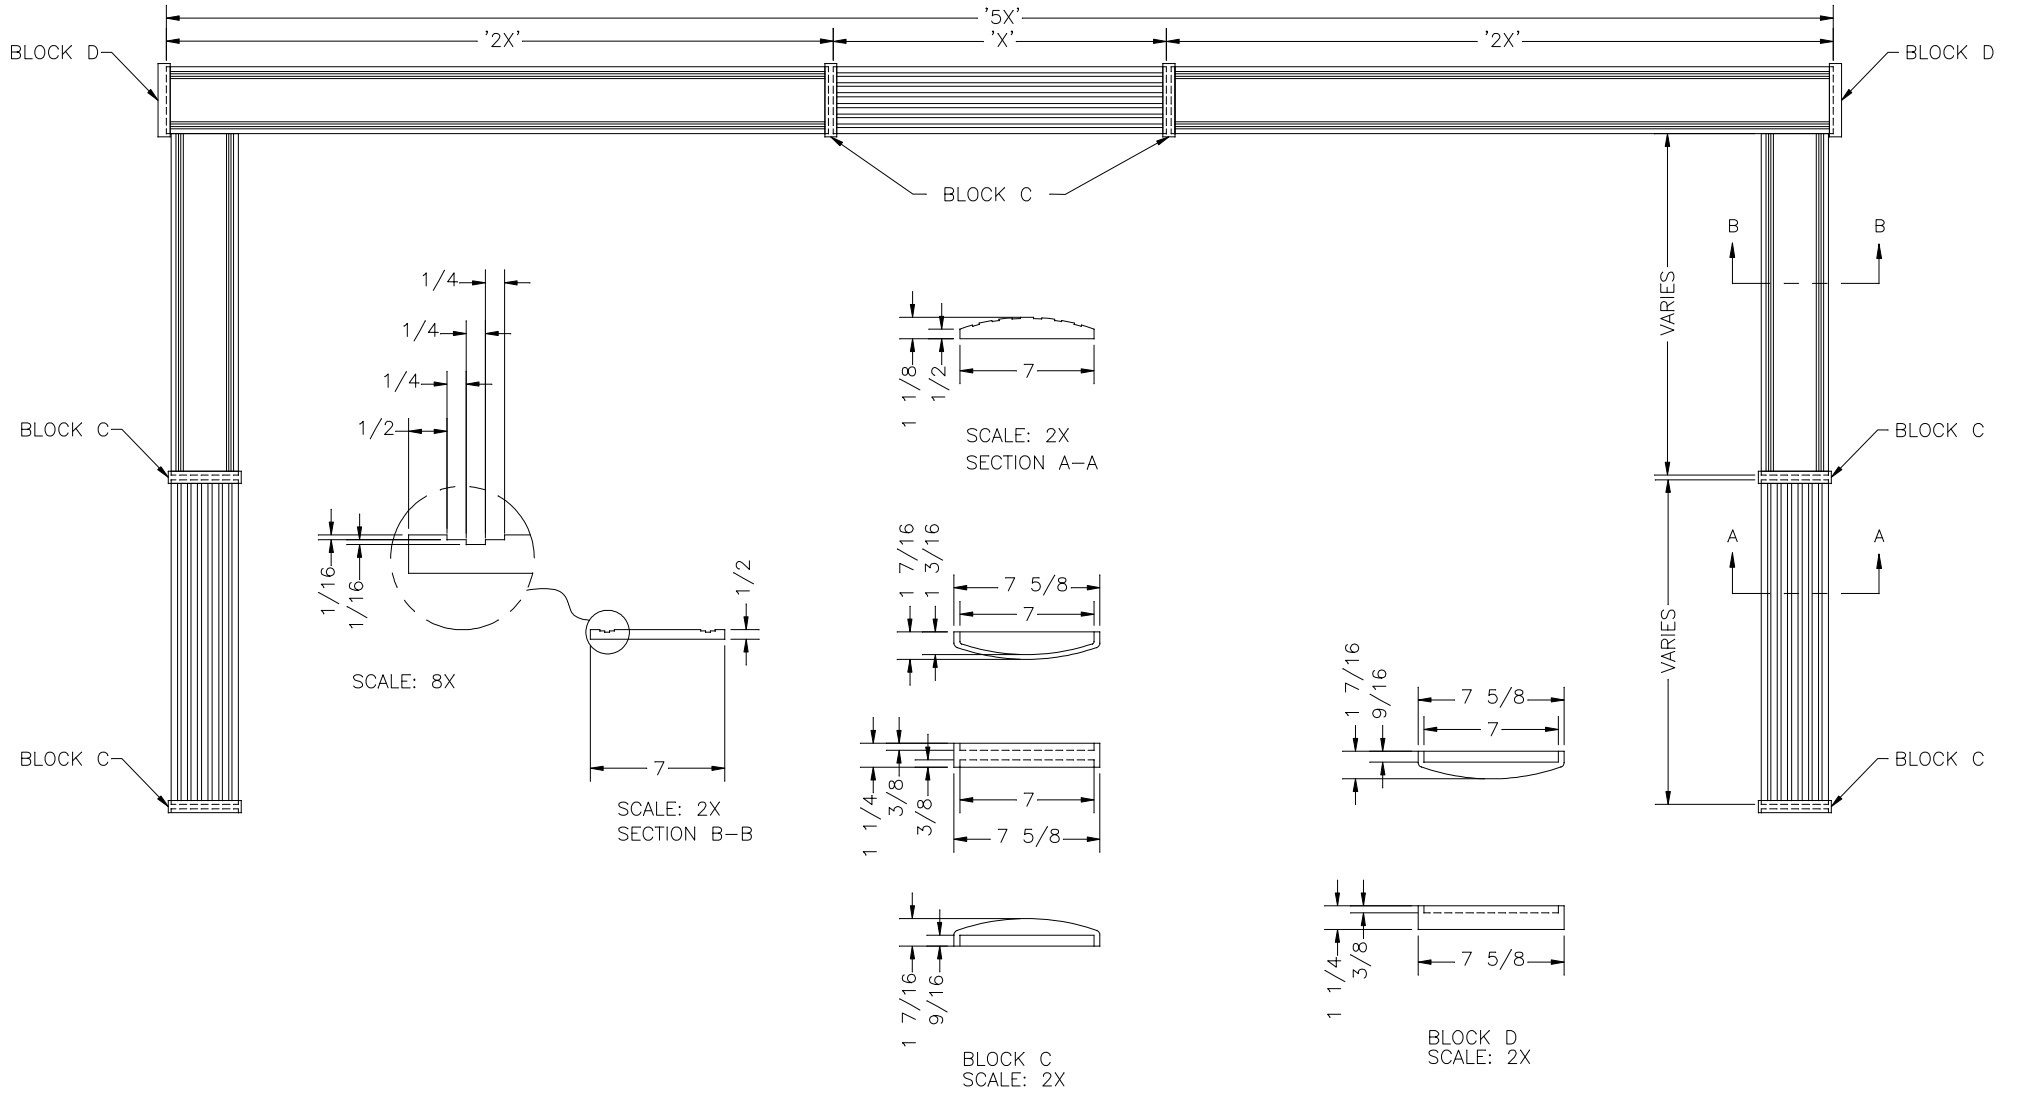

SIENNA MAPLEEMPIRE MAPLE
 COLLAR BLOCK:119536114482
 VERT/HORIZ. COLUMN (B-B):119538114484
 COLUMN TRIM (BLOCK C):119537114483
 COLLAR END CAP (BLOCK D): 119539114485

NEWMAR CORP
 P.O. Box 30,
 Nappanee, IN. 46550

Model: VT DP S-O'S
 Title: TYPICAL S-O FASCIA COMPONENTS

Sheet 1 OF 1
 I.D. # 2011\DP\CAB\FASCIA\VTDP_FASCIA

Drawn by: B. S.
 Checked by: R. R.
 Date: 11/4/09
 Date: 1/27/10

Revision:	By:
	Date:
Revision:	By:
	Date:

Title block--75TB