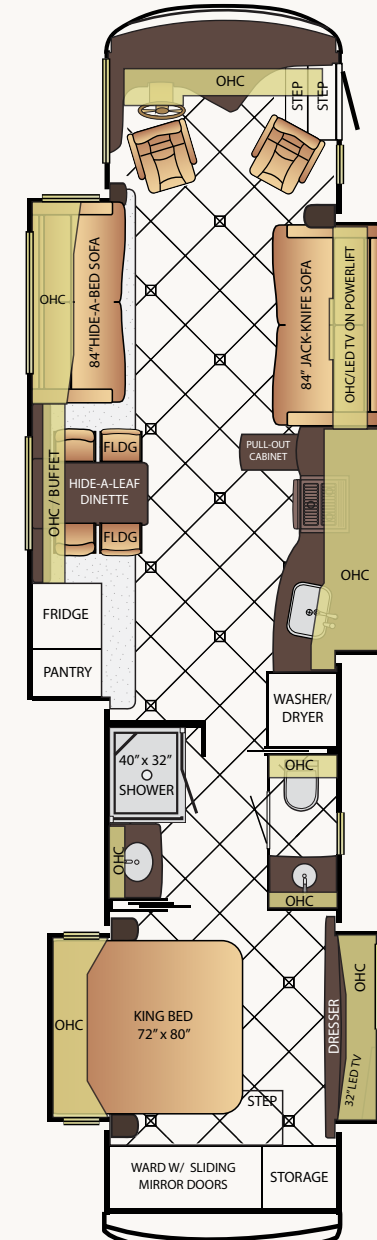

4360

App. Overall Length	43'09"
Width	101.5"
App. Overall Height	12'10"
Interior Width	95.5"
Interior Height	84"
Grey Tank	60 gal.
Sewage Tank	45 gal.
Water Tank	105 gal.
Propane Tank	32 gal.
Furnace	50,000 btu

FLOOR PLANS