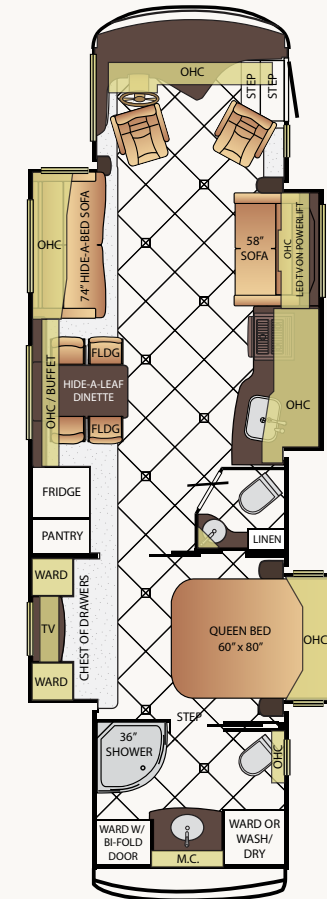

FLOOR PLANS

3736

App. Overall Length	37'11"
Width	101.5"
App. Overall Height	12'7"
Interior Width	95.5"
Interior Height	84"
Grey Tank	65 gal.
Sewage Tank	45 gal.
Water Tank	105 gal.
Propane Tank	32 gal.
Furnace	50,000 btu