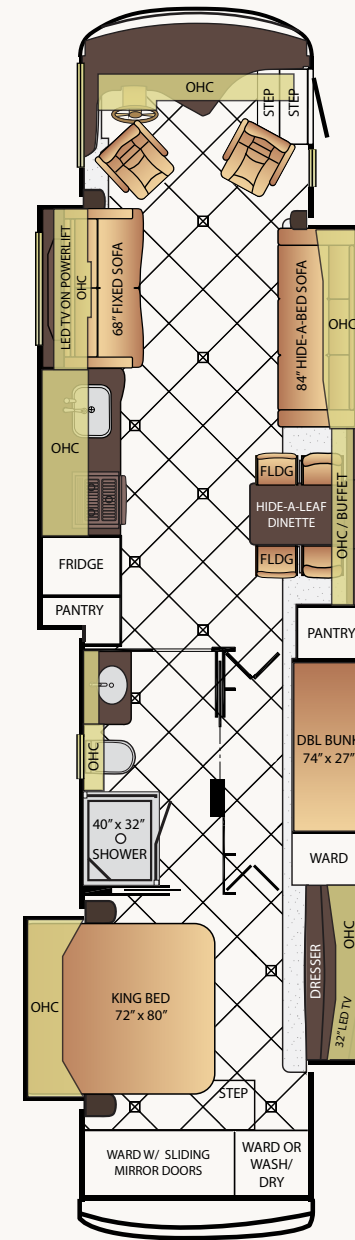

4313

App. Overall Length	43'09"
Width	101.5"
App. Overall Height	12'10"
Interior Width	95.5"
Interior Height	84"
Grey Tank	65 gal.
Sewage Tank	45 gal.
Water Tank	105 gal.
Propane Tank	32 gal.
Furnace	50,000 btu