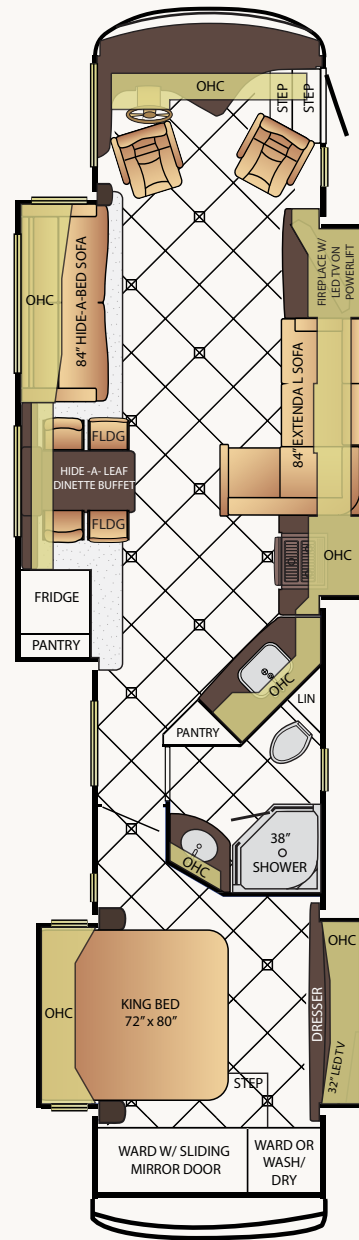

- Wheelchair lift from BraunAbility*
- 62" x 36" roll-in shower*
- Fold-up shower seat*

*4311 Floor Plan

EXTERIOR DECOR

BON BON EXTERIOR

NOUGAT EXTERIOR

SEVILLE EXTERIOR

INTERIOR DECOR

CORDOVA INTERIOR

App. Overall Length	37'11"
Width	101.5"
App. Overall Height	12'7"
Interior Width	95.5"
Interior Height	84"
Grey Tank	65 gal.
Sewage Tank	45 gal.
Water Tank	105 gal.
Propane Tank	32 gal.
Furnace	50,000 btu

FLOOR PLANS

FLOOR PLANS

4366

App. Overall Length	43'09"
Width	101.5"
App. Overall Height	12'10"
Interior Width	95.5"
Interior Height	84"
Grey Tank	65 gal.
Sewage Tank	45 gal.
Water Tank	105 gal.
Propane Tank	32 gal.
Furnace	50,000 btu

4369

App. Overall Length	43'09"
Width	101.5"
App. Overall Height	12'10"
Interior Width	95.5"
Interior Height	84"
Grey Tank	65 gal.
Sewage Tank	45 gal.
Water Tank	105 gal.
Propane Tank	32 gal.
Furnace	50,000 btu