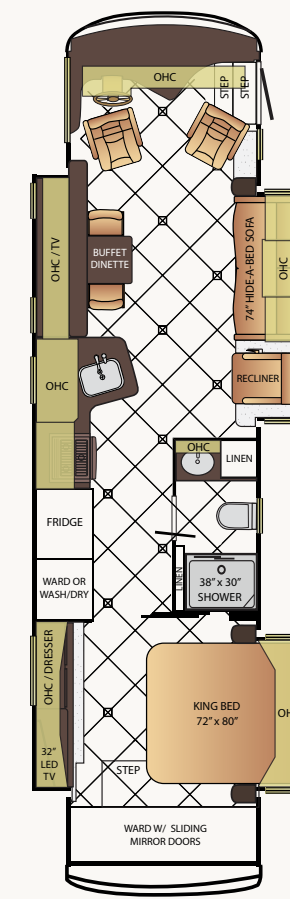

- Wheelchair lift from BraunAbility*
- 62" x 36" roll-in shower*
- Fold-up shower seat*

*4311 Floor Plan

EXTERIOR DECOR

BON BON EXTERIOR

NOUGAT EXTERIOR

SEVILLE EXTERIOR

INTERIOR DECOR

CORDOVA INTERIOR

App. Overall Length	37'11"
Width	101.5"
App. Overall Height	12'7"
Interior Width	95.5"
Interior Height	84"
Grey Tank	65 gal.
Sewage Tank	45 gal.
Water Tank	105 gal.
Propane Tank	32 gal.
Furnace	50,000 btu