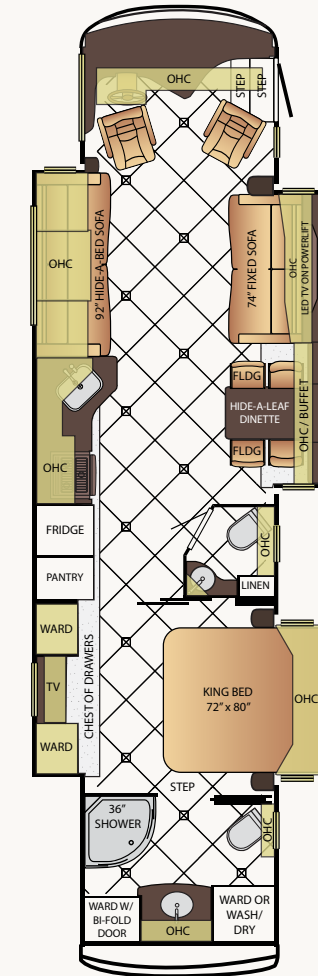

*4311 Floor Plan

“
No one combines
amenities with
accessibility quite
like Newmar.”

4311

App. Overall Length	43'09"
Width	101.5"
App. Overall Height	12'10"
Interior Width	95.5"
Interior Height	84"
Grey Tank	65 gal.
Sewage Tank	45 gal.
Water Tank	105 gal.
Propane Tank	32 gal.
Furnace	50,000 btu

- Wheelchair lift from BraunAbility*
- 62" x 36" roll-in shower*
- Fold-up shower seat*

*4311 Floor Plan

EXTERIOR DECOR

BON BON EXTERIOR

NOUGAT EXTERIOR

SEVILLE EXTERIOR

INTERIOR DECOR

CORDOVA INTERIOR

App. Overall Length	37'11"
Width	101.5"
App. Overall Height	12'7"
Interior Width	95.5"
Interior Height	84"
Grey Tank	65 gal.
Sewage Tank	45 gal.
Water Tank	105 gal.
Propane Tank	32 gal.
Furnace	50,000 btu

3745

App. Overall Length	37'11"
Width	101.5"
App. Overall Height	12'7"
Interior Width	95.5"
Interior Height	84"
Grey Tank	65 gal.
Sewage Tank	45 gal.
Water Tank	105 gal.
Propane Tank	32 gal.
Furnace	50,000 btu