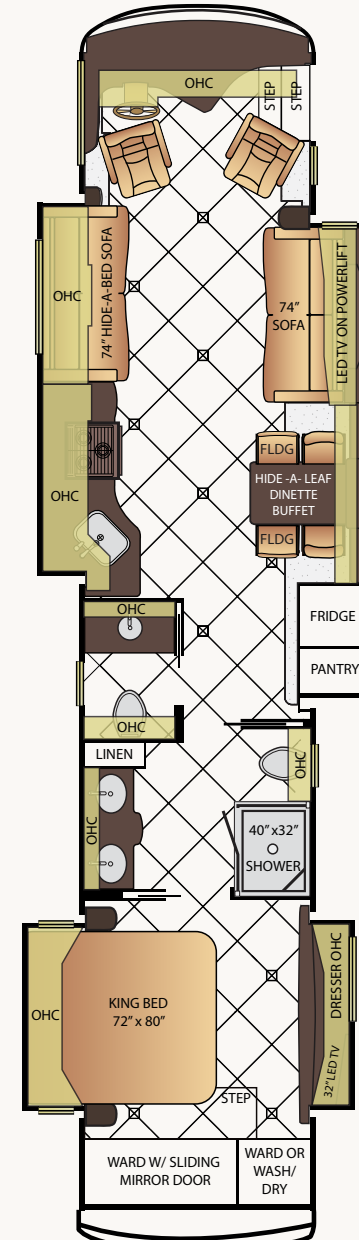

4381

App. Overall Length	43'09"
Width	101.5"
App. Overall Height	12'10"
Interior Width	95.5"
Interior Height	84"
Grey Tank	65 gal.
Sewage Tank	45 gal.
Water Tank	105 gal.
Propane Tank	32 gal.
Furnace	50,000 btu

FLOOR PLANS