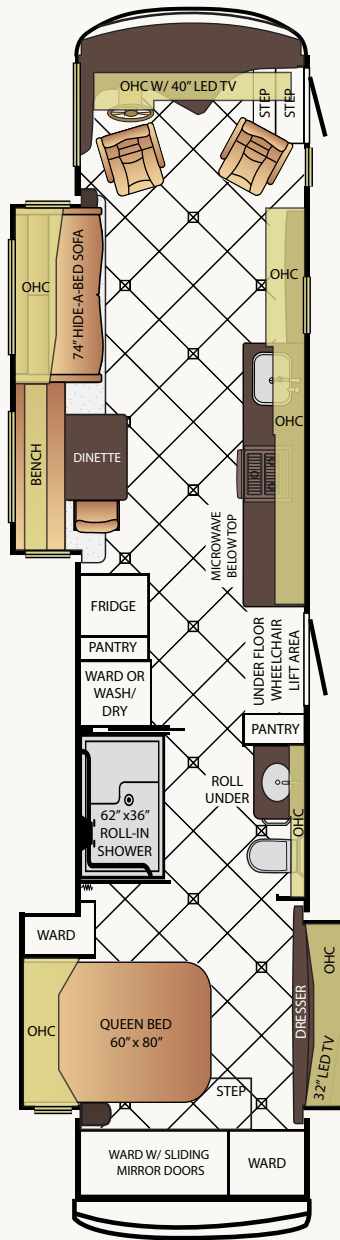

- Wheelchair lift from BraunAbility*
- 62" x 36" roll-in shower*
- Fold-up shower seat*

*4311 Floor Plan

EXTERIOR DECOR

BON BON EXTERIOR

NOUGAT EXTERIOR

SEVILLE EXTERIOR

INTERIOR DECOR

CORDOVA INTERIOR

3745

App. Overall Length	37'11"
Width	101.5"
App. Overall Height	12'7"
Interior Width	95.5"
Interior Height	84"
Grey Tank	65 gal.
Sewage Tank	45 gal.
Water Tank	105 gal.
Propane Tank	32 gal.
Furnace	50,000 btu

4002

App. Overall Length	40'09"
Width	101.5"
App. Overall Height	12'8"
Interior Width	95.5"
Interior Height	84"
Grey Tank	65 gal.
Sewage Tank	45 gal.
Water Tank	105 gal.
Propane Tank	32 gal.
Furnace	50,000 btu

FLOOR PLANS

4018

App. Overall Length	40'09"
Width	101.5"
App. Overall Height	12'08"
Interior Width	95.5"
Interior Height	84"
Grey Tank	65 gal.
Sewage Tank	45 gal.
Water Tank	105 gal.
Propane Tank	32 gal.
Furnace	50,000 btu