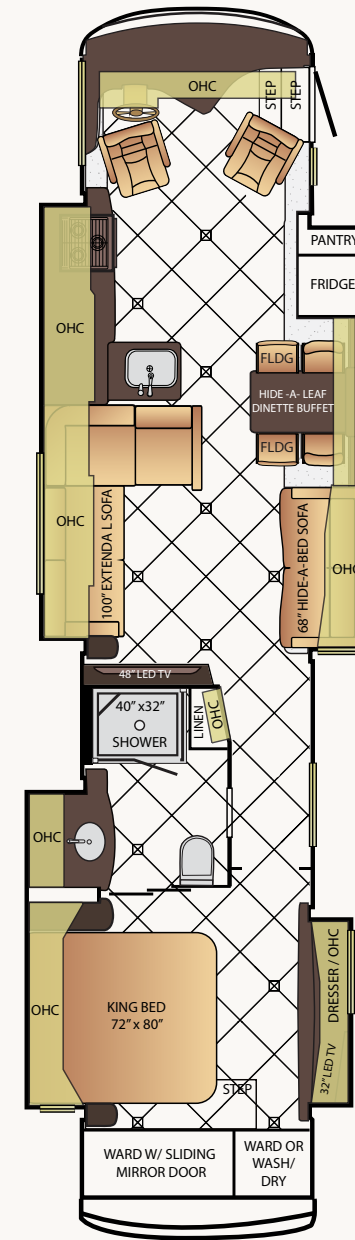

4375

App. Overall Length	43'09"
Width	101.5"
App. Overall Height	12'10"
Interior Width	95.5"
Interior Height	84"
Grey Tank	65 gal.
Sewage Tank	45 gal.
Water Tank	105 gal.
Propane Tank	32 gal.
Furnace	50,000 btu