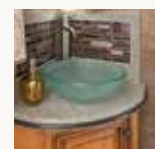

Plumbing & Bath Features

The Demand Water Systems residential flow response ensures that the comfort and reliability of home are never far away.

Demand Water System
Sentrel Acrylic Shower Walls with Glass Door*
Dometic® Traveler China Bowl Stool or Macerator Stool*
Systems Monitor Panel
Exterior Shower
Sewage Holding Tank Rinse

Water Filter for Entire Unit
OPTIONS
Fold-Down Shower Seat
110 Volt Heat Pads for Holding Tanks
Power Water Hose Reel