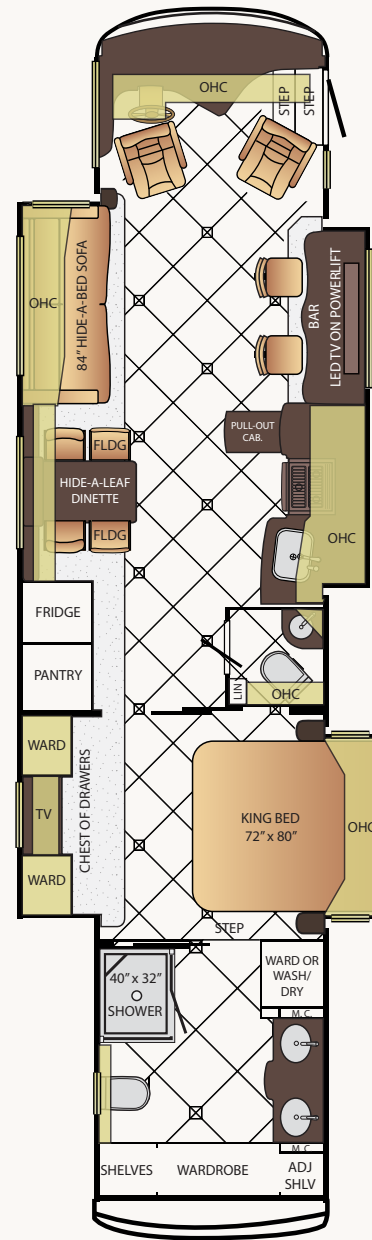

- Wheelchair lift from BraunAbility*
- 62" x 36" roll-in shower*
- Fold-up shower seat*

*4311 Floor Plan

EXTERIOR DECOR

BON BON EXTERIOR

NOUGAT EXTERIOR

SEVILLE EXTERIOR

INTERIOR DECOR

CORDOVA INTERIOR

App. Overall Length	37'11"
Width	101.5"
App. Overall Height	12'7"
Interior Width	95.5"
Interior Height	84"
Grey Tank	65 gal.
Sewage Tank	45 gal.
Water Tank	105 gal.
Propane Tank	32 gal.
Furnace	50,000 btu

4360

App. Overall Length	43'09"
Width	101.5"
App. Overall Height	12'10"
Interior Width	95.5"
Interior Height	84"
Grey Tank	60 gal.
Sewage Tank	45 gal.
Water Tank	105 gal.
Propane Tank	32 gal.
Furnace	50,000 btu

FLOOR PLANS

FLOOR PLANS

4366

App. Overall Length	43'09"
Width	101.5"
App. Overall Height	12'10"
Interior Width	95.5"
Interior Height	84"
Grey Tank	65 gal.
Sewage Tank	45 gal.
Water Tank	105 gal.
Propane Tank	32 gal.
Furnace	50,000 btu