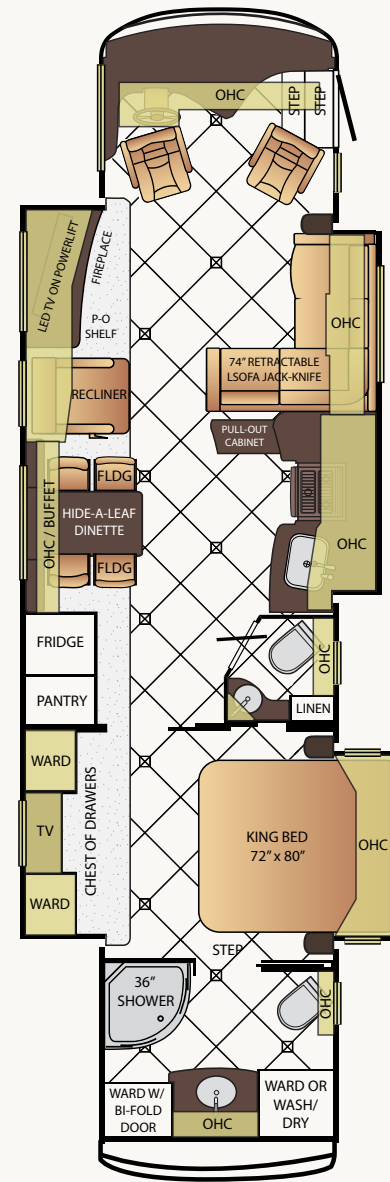

FLOOR PLANS

4018

App. Overall Length	40'09"
Width	101.5"
App. Overall Height	12'08"
Interior Width	95.5"
Interior Height	84"
Grey Tank	65 gal.
Sewage Tank	45 gal.
Water Tank	105 gal.
Propane Tank	32 gal.
Furnace	50,000 btu