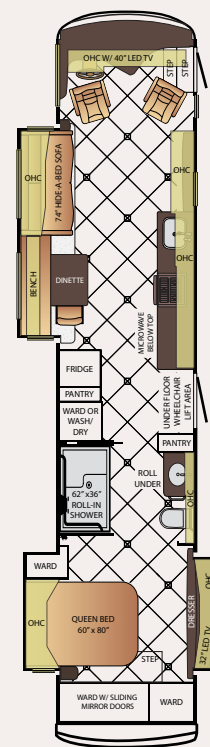

*Optional

IT IS ALL WITHIN YOUR REACH

With the Dutch Star's new wheelchair-accessible floor plan, spacious aisles are navigable, even when the vehicle is in motion. The dining table can be adjusted to your preferred height and depth with low profile control switches. Light switches, outlets, drawers and countertops are also specially designed to be right at your fingertips, so accessing your amenities has never been easier.

*4311 Floor Plan

“
No one combines
amenities with
accessibility quite
like Newmar.”

4311

App. Overall Length	43'09"
Width	101.5"
App. Overall Height	12'10"
Interior Width	95.5"
Interior Height	84"
Grey Tank	65 gal.
Sewage Tank	45 gal.
Water Tank	105 gal.
Propane Tank	32 gal.
Furnace	50,000 btu