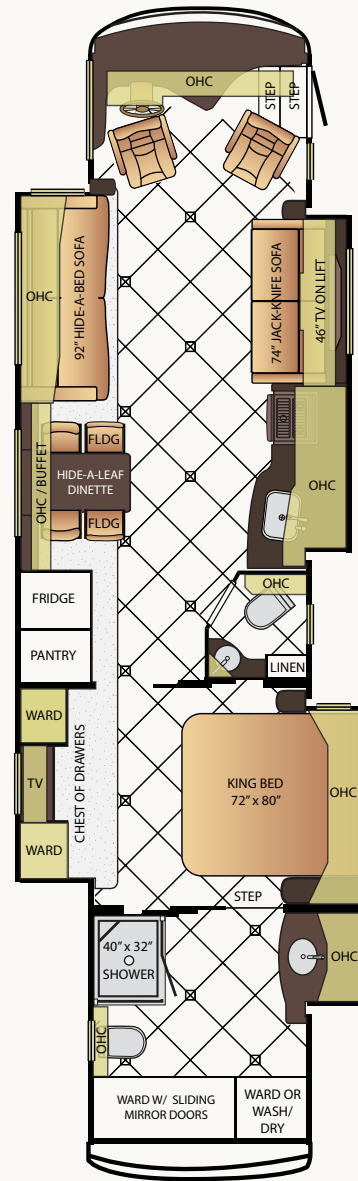

FLOOR PLANS

4366

App. Overall Length	43'09"
Width	101.5"
App. Overall Height	12'10"
Interior Width	95.5"
Interior Height	84"
Grey Tank	65 gal.
Sewage Tank	45 gal.
Water Tank	105 gal.
Propane Tank	32 gal.
Furnace	50,000 btu