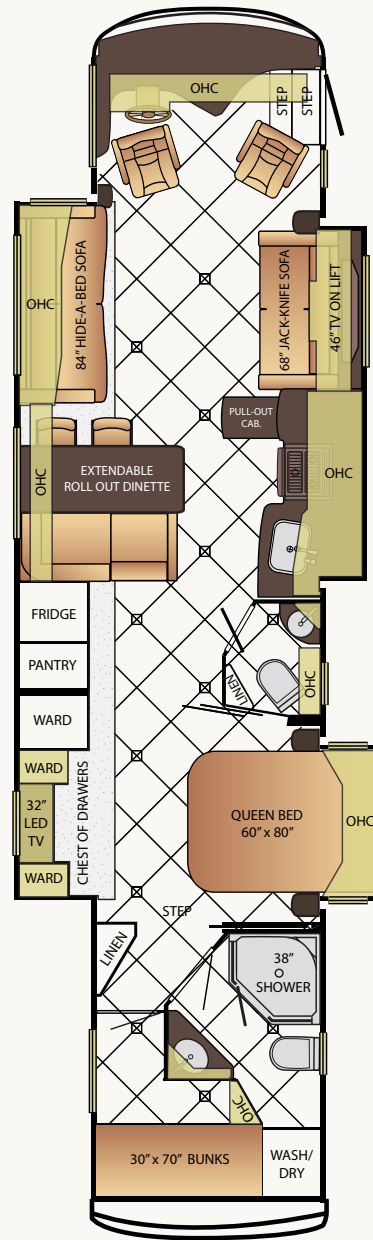

App. Overall Length	37'11"
Width	101.5"
App. Overall Height	12'7"
Interior Width	95.5"
Interior Height	84"
Grey Tank	65 gal.
Sewage Tank	45 gal.
Water Tank	105 gal.
Propane Tank	32 gal.
Furnace	50,000 btu

4002

App. Overall Length	40'09"
Width	101.5"
App. Overall Height	12'8"
Interior Width	95.5"
Interior Height	84"
Grey Tank	65 gal.
Sewage Tank	45 gal.
Water Tank	105 gal.
Propane Tank	32 gal.
Furnace	50,000 btu

FLOOR PLANS

4018

App. Overall Length	40'09"
Width	101.5"
App. Overall Height	12'08"
Interior Width	95.5"
Interior Height	84"
Grey Tank	65 gal.
Sewage Tank	45 gal.
Water Tank	105 gal.
Propane Tank	32 gal.
Furnace	50,000 btu

4311

App. Overall Length	43'09"
Width	101.5"
App. Overall Height	12'10"
Interior Width	95.5"
Interior Height	84"
Grey Tank	65 gal.
Sewage Tank	45 gal.
Water Tank	105 gal.
Propane Tank	32 gal.
Furnace	50,000 btu