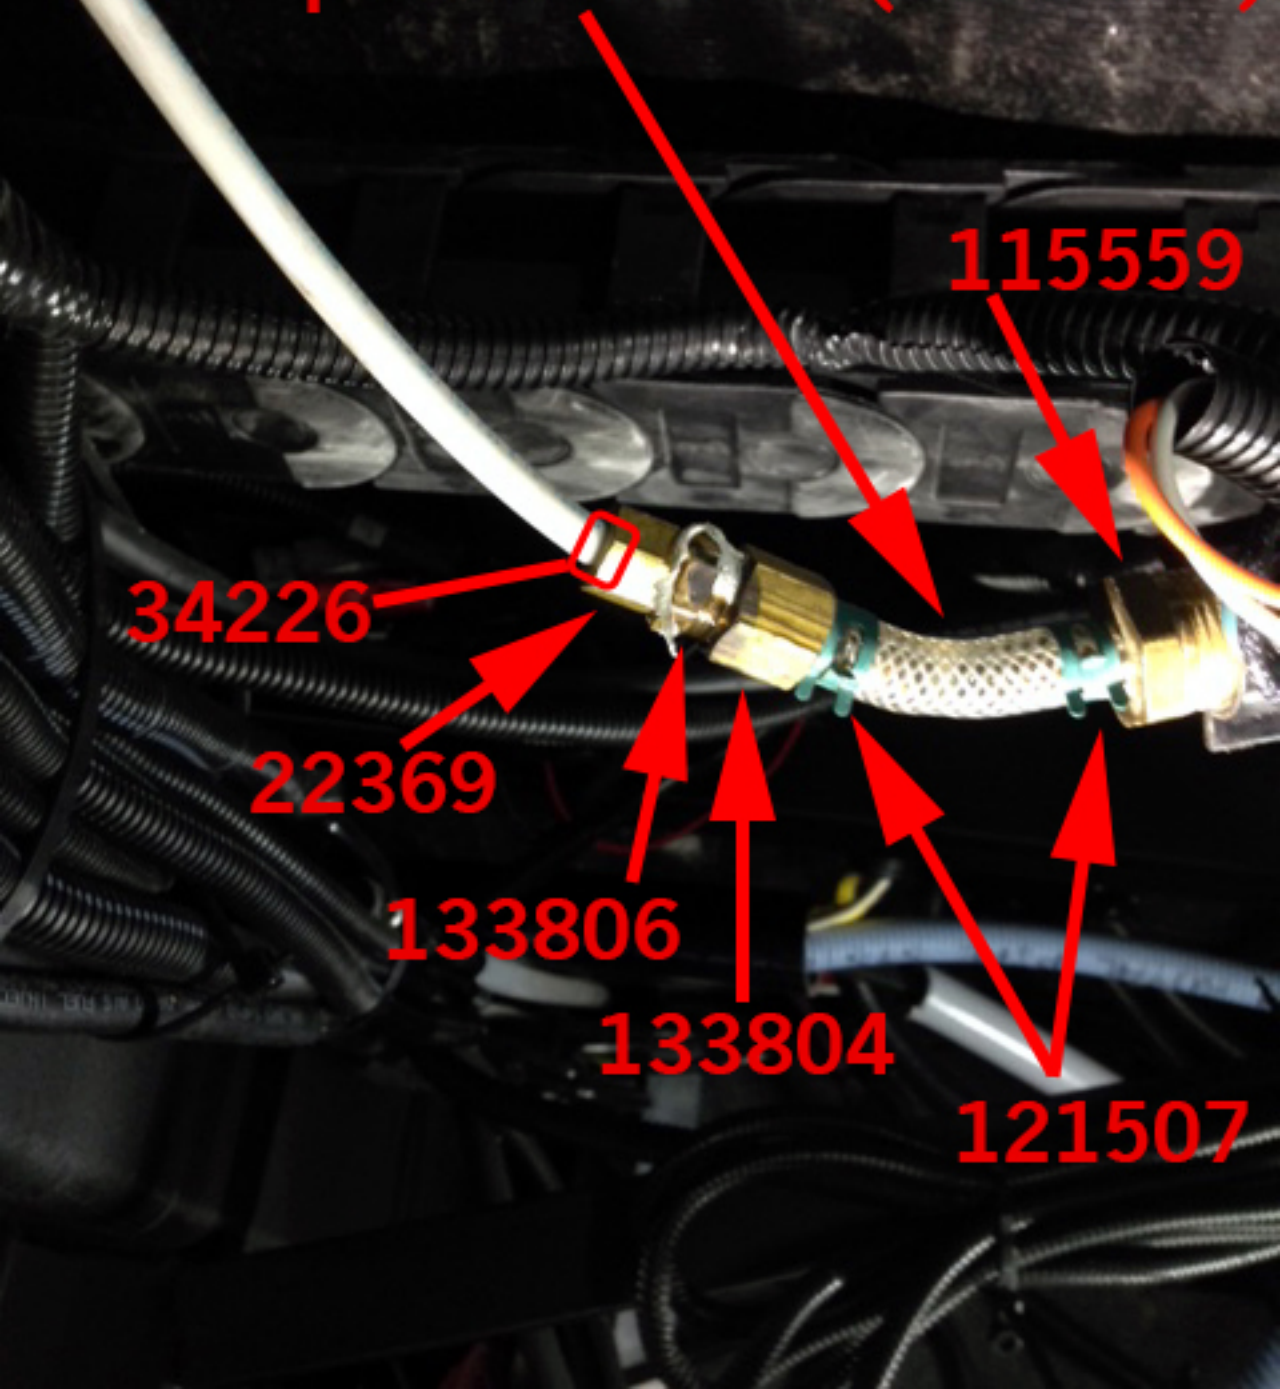

Heated Water Line For Refrigerator In Flat Floor Slide Out

**hose is a cut-off from
part 105502 - (heat-line)**

34226

22369

133806

133804

115559

121507