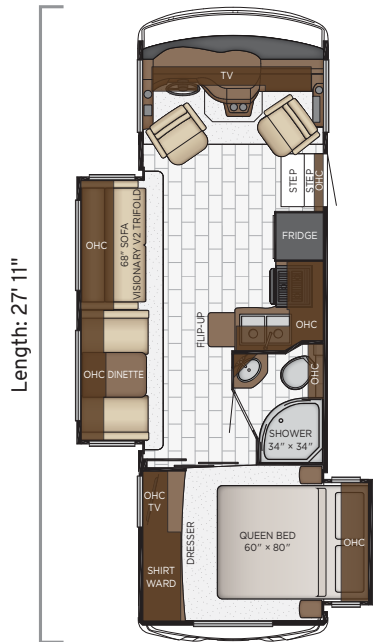

Bay Star Sport

Length: 27' 11"

2702

Length	27'11"
Width	101.5"
App. Overall Height	12'04"
Interior Width	95.5"
Interior Height	80"
Grey Tank	60 gal.
Sewage Tank	40 gal.
Water Tank	75 gal.
Propane Tank	25 gal.
Furnace	30,000 btu

Length: 28' 11"

2813

Length	28'11"
Width	101.5"
App. Overall Height	12'04"
Interior Width	95.5"
Interior Height	80"
Grey Tank	60 gal.
Sewage Tank	40 gal.
Water Tank	75 gal.
Propane Tank	25 gal.
Furnace	30,000 btu