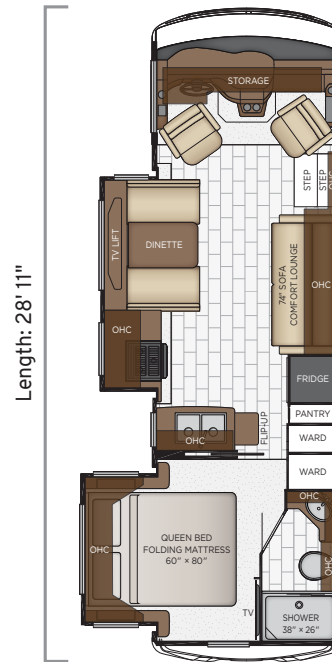

Bay Star Sport

Length: 27' 11"

2702

Length	27'11"
Width	101.5"
App. Overall Height	12'04"
Interior Width	95.5"
Interior Height	80"
Grey Tank	60 gal.
Sewage Tank	40 gal.
Water Tank	75 gal.
Propane Tank	25 gal.
Furnace	30,000 btu

Length: 28' 11"

2813

Length	28'11"
Width	101.5"
App. Overall Height	12'04"
Interior Width	95.5"
Interior Height	80"
Grey Tank	60 gal.
Sewage Tank	40 gal.
Water Tank	75 gal.
Propane Tank	25 gal.
Furnace	30,000 btu