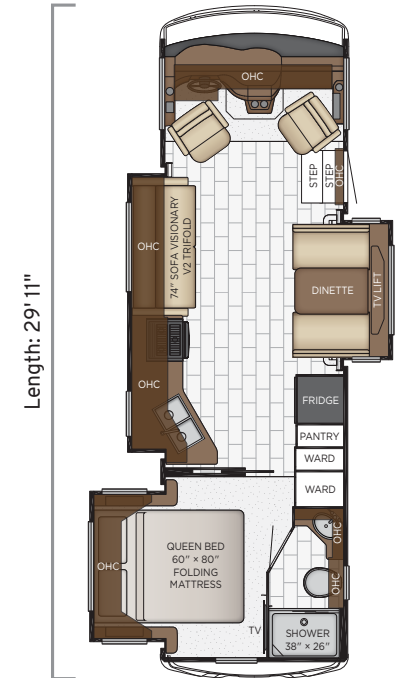

Bay Star Sport

Length: 27' 11"

2702

Length	27'11"
Width	101.5"
App. Overall Height	12'04"
Interior Width	95.5"
Interior Height	80"
Grey Tank	60 gal.
Sewage Tank	40 gal.
Water Tank	75 gal.
Propane Tank	25 gal.
Furnace	30,000 btu

Length: 28' 11"

2813

Length	28'11"
Width	101.5"
App. Overall Height	12'04"
Interior Width	95.5"
Interior Height	80"
Grey Tank	60 gal.
Sewage Tank	40 gal.
Water Tank	75 gal.
Propane Tank	25 gal.
Furnace	30,000 btu