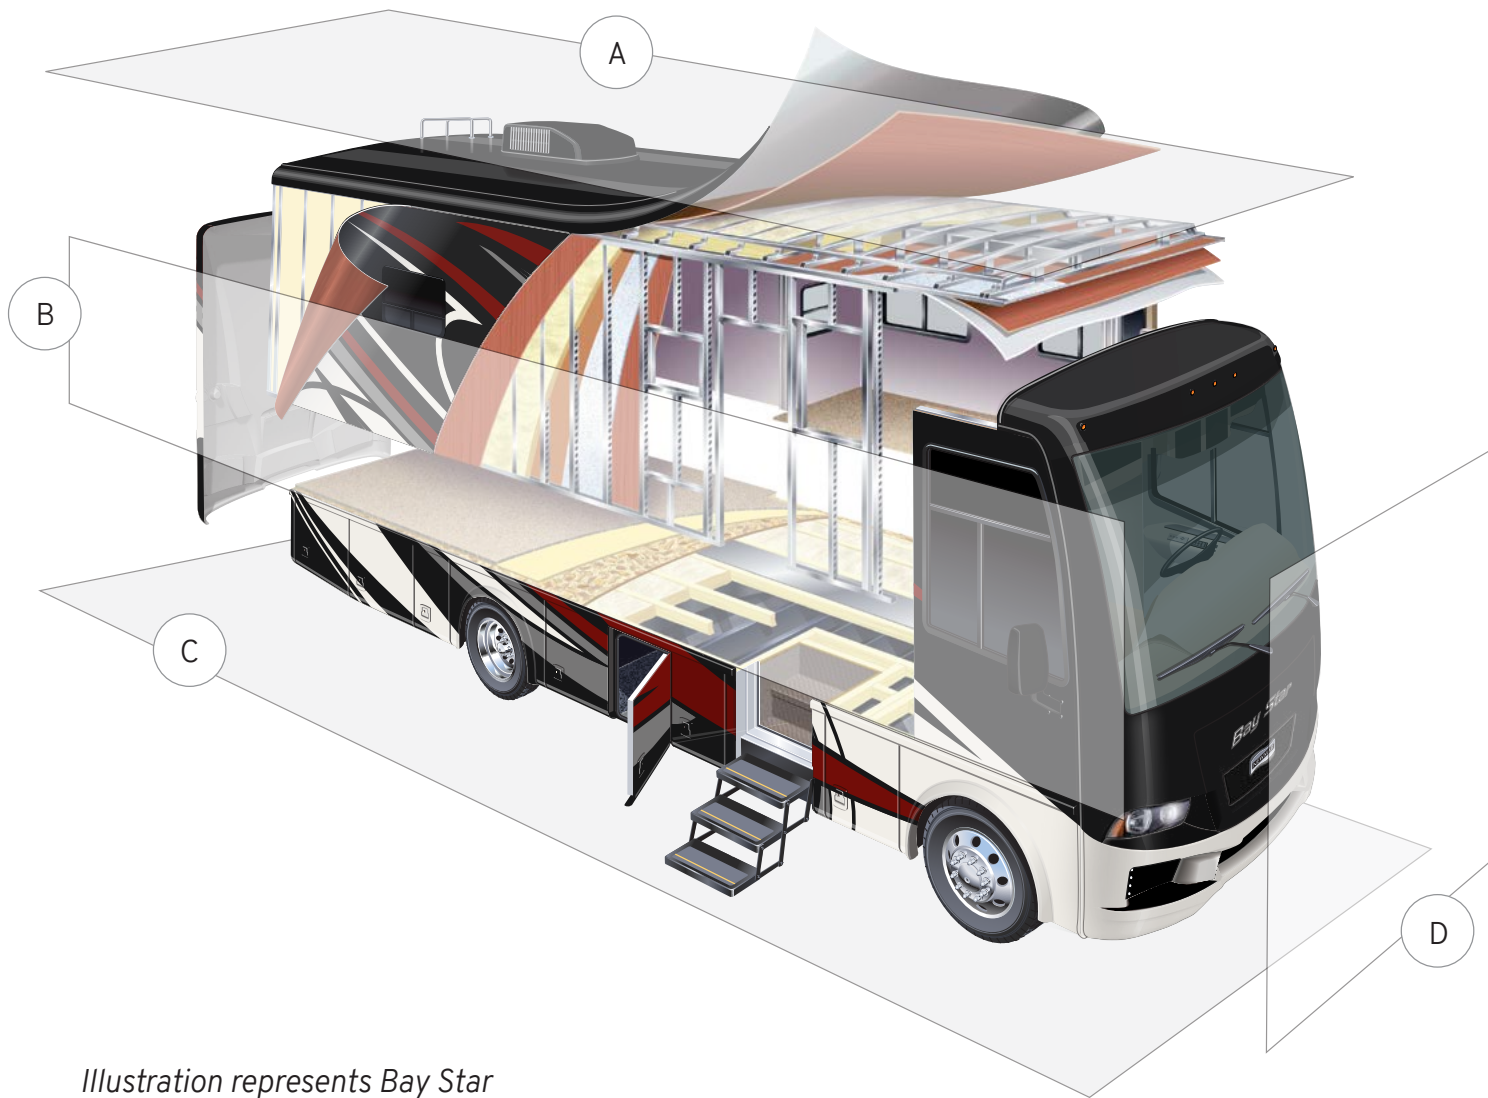

A. ROOF

Fiberglass Roof
Batten Insulation
A/C Ducting
16" on Center Aluminum Rafter Framing
Kraft Paper Vapor Barrier
5/8" Bead Foam
3/16" Panel
Padded Vinyl Overlay

B. SIDEWALL

Interior Wall Panel
5/8" Bead Foam
Kraft Paper Vapor Barrier
Batten Insulation
Composite One-Piece
Gelcoat Exterior Wall
Aluminum Framing

Illustration represents Bay Star

C. FLOOR

Carpet/Tile
Carpet Padding
5/8" Floor Decking
Batten Insulation
16" on Center Wood Framing
Polyethylene Moisture Barrier

D. EXTERIOR

---

(2) 15M Penguin™ Central Air Conditioners with Heat Pump
One-Piece Bonded Windshield
Frameless, Double-Pane, Tinted Safety Glass Windows
Side-Hinged Baggage Doors