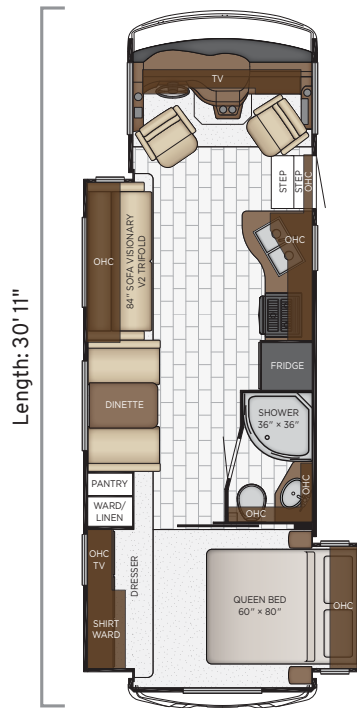

Bay Star Sport

Length: 27' 11"

2702

Length	27'11"
Width	101.5"
App. Overall Height	12'04"
Interior Width	95.5"
Interior Height	80"
Grey Tank	60 gal.
Sewage Tank	40 gal.
Water Tank	75 gal.
Propane Tank	25 gal.
Furnace	30,000 btu

Length: 28' 11"

2813

Length	28'11"
Width	101.5"
App. Overall Height	12'04"
Interior Width	95.5"
Interior Height	80"
Grey Tank	60 gal.
Sewage Tank	40 gal.
Water Tank	75 gal.
Propane Tank	25 gal.
Furnace	30,000 btu

Length: 29' 11"

Floor Plans

2905

Length	29'11"
Width	101.5"
App. Overall Height	12'04"
Interior Width	95.5"
Interior Height	80"
Grey Tank	60 gal.
Sewage Tank	40 gal.
Water Tank	75 gal.
Propane Tank	25 gal.
Furnace	30,000 btu

3008

Length	30'11"
Width	101.5"
App. Overall Height	12'04"
Interior Width	95.5"
Interior Height	80"
Grey Tank	60 gal.
Sewage Tank	40 gal.
Water Tank	75 gal.
Propane Tank	25 gal.
Furnace	30,000 btu

3014

Length	30'11"
Width	101.5"
App. Overall Height	12'04"
Interior Width	95.5"
Interior Height	80"
Grey Tank	60 gal.
Sewage Tank	40 gal.
Water Tank	75 gal.
Propane Tank	25 gal.
Furnace	30,000 btu