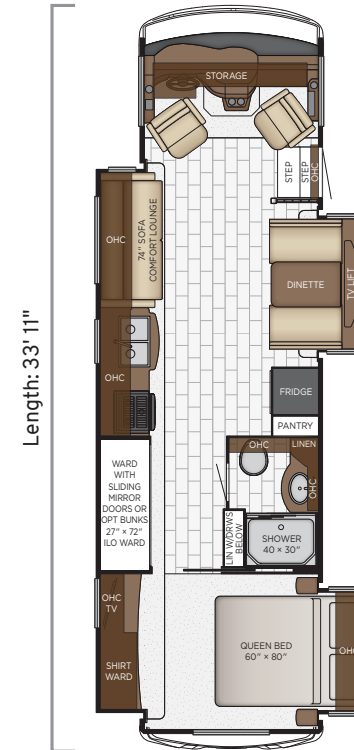

3008

Length	30'11"
Width	101.5"
App. Overall Height	12'04"
Interior Width	95.5"
Interior Height	80"
Grey Tank	60 gal.
Sewage Tank	40 gal.
Water Tank	75 gal.
Propane Tank	25 gal.
Furnace	30,000 btu

3014

Length	30'11"
Width	101.5"
App. Overall Height	12'04"
Interior Width	95.5"
Interior Height	80"
Grey Tank	60 gal.
Sewage Tank	40 gal.
Water Tank	75 gal.
Propane Tank	25 gal.
Furnace	30,000 btu

Floor Plans

Length: 31' 11"

3112

Length	31'11"
Width	101.5"
App. Overall Height	12'04"
Interior Width	95.5"
Interior Height	80"
Grey Tank	60 gal.
Sewage Tank	40 gal.
Water Tank	75 gal.
Propane Tank	25 gal.
Furnace	30,000 btu

Length: 32' 11"

3226

Length	32'11"
Width	101.5"
App. Overall Height	12'04"
Interior Width	95.5"
Interior Height	80"
Grey Tank	60 gal.
Sewage Tank	40 gal.
Water Tank	75 gal.
Propane Tank	25 gal.
Furnace	30,000 btu

Length: 33' 11"

3315

Length	33'11"
Width	101.5"
App. Overall Height	12'04"
Interior Width	95.5"
Interior Height	80"
Grey Tank	60 gal.
Sewage Tank	40 gal.
Water Tank	75 gal.
Propane Tank	25 gal.
Furnace	30,000 btu