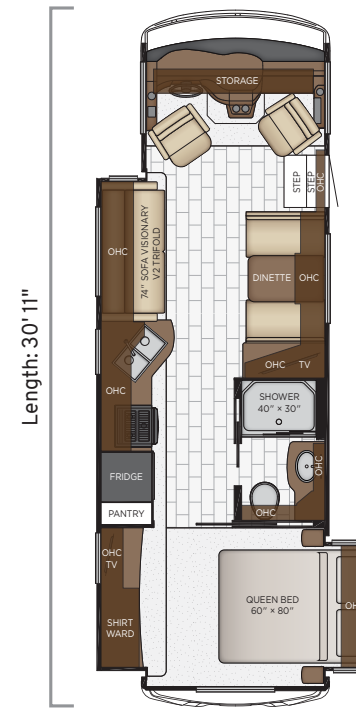

Length: 28' 11"

2813

Length	28'11"
Width	101.5"
App. Overall Height	12'04"
Interior Width	95.5"
Interior Height	80"
Grey Tank	60 gal.
Sewage Tank	40 gal.
Water Tank	75 gal.
Propane Tank	25 gal.
Furnace	30,000 btu

Length: 29' 11"

Floor Plans

2905

Length	29'11"
Width	101.5"
App. Overall Height	12'04"
Interior Width	95.5"
Interior Height	80"
Grey Tank	60 gal.
Sewage Tank	40 gal.
Water Tank	75 gal.
Propane Tank	25 gal.
Furnace	30,000 btu

3008

Length	30'11"
Width	101.5"
App. Overall Height	12'04"
Interior Width	95.5"
Interior Height	80"
Grey Tank	60 gal.
Sewage Tank	40 gal.
Water Tank	75 gal.
Propane Tank	25 gal.
Furnace	30,000 btu

3014

Length	30'11"
Width	101.5"
App. Overall Height	12'04"
Interior Width	95.5"
Interior Height	80"
Grey Tank	60 gal.
Sewage Tank	40 gal.
Water Tank	75 gal.
Propane Tank	25 gal.
Furnace	30,000 btu

Floor Plans

Length: 31' 11"

3112

Length	31'11"
Width	101.5"
App. Overall Height	12'04"
Interior Width	95.5"
Interior Height	80"
Grey Tank	60 gal.
Sewage Tank	40 gal.
Water Tank	75 gal.
Propane Tank	25 gal.
Furnace	30,000 btu