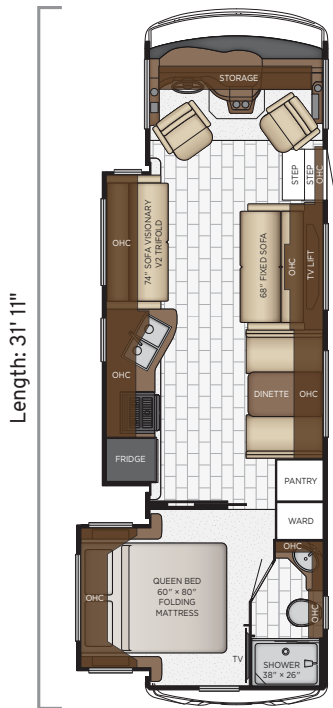

Length: 29' 11"

Floor Plans

2905

Length	29'11"
Width	101.5"
App. Overall Height	12'04"
Interior Width	95.5"
Interior Height	80"
Grey Tank	60 gal.
Sewage Tank	40 gal.
Water Tank	75 gal.
Propane Tank	25 gal.
Furnace	30,000 btu

3008

Length	30'11"
Width	101.5"
App. Overall Height	12'04"
Interior Width	95.5"
Interior Height	80"
Grey Tank	60 gal.
Sewage Tank	40 gal.
Water Tank	75 gal.
Propane Tank	25 gal.
Furnace	30,000 btu

3014

Length	30'11"
Width	101.5"
App. Overall Height	12'04"
Interior Width	95.5"
Interior Height	80"
Grey Tank	60 gal.
Sewage Tank	40 gal.
Water Tank	75 gal.
Propane Tank	25 gal.
Furnace	30,000 btu

Floor Plans

Length: 31' 11"

3112

Length	31'11"
Width	101.5"
App. Overall Height	12'04"
Interior Width	95.5"
Interior Height	80"
Grey Tank	60 gal.
Sewage Tank	40 gal.
Water Tank	75 gal.
Propane Tank	25 gal.
Furnace	30,000 btu

Length: 32' 11"

3226

Length	32'11"
Width	101.5"
App. Overall Height	12'04"
Interior Width	95.5"
Interior Height	80"
Grey Tank	60 gal.
Sewage Tank	40 gal.
Water Tank	75 gal.
Propane Tank	25 gal.
Furnace	30,000 btu