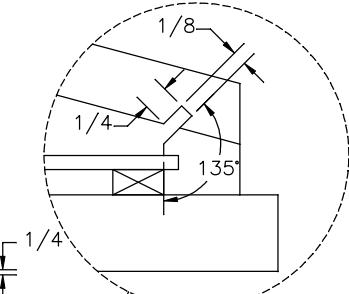

Drawn by: V. K.
Date: 10/10/19

Checked by: B. B.
Date: 10/10/19

Revision: NEW DRAWING FOR 2021. (PCR #210038)
Revision:

By: V. K.
Date: BB 10/10/19
By:
Date:

UNITS: INCHES
TITLE BLOCK: 75TB

ITEM #	QTY	NEWMAR #	DESCRIPTION
1	-	122182	CHANNEL LED CHANNEL TRACK
2	-	133123	FASCIA INSERT SANDSTONE 4MM

NEWMAR CORP
P.O. Box 30,
Nappanee, IN. 46550

UNITS: INCHES
TITLE BLOCK: 75TB

Model: DS DP (TYPICAL)
Title: HWH FASCIA

Sheet: 2 OF 2
I.D. # 2021\DP\CAB\FASCIA\DS\DSDP_FASCIA

Drawn by: V. K.
Date: 10/10/19

Checked by: B. B.
Date: 10/10/19