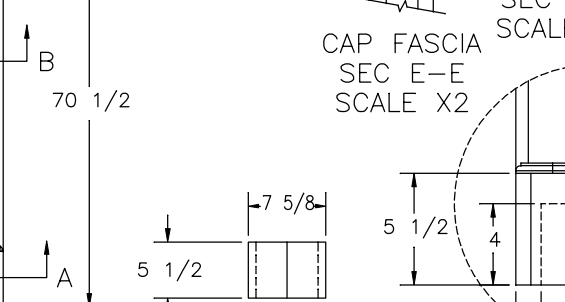

Drawn by: V. K.
Date: 10/10/19

Checked by: B. B.
Date: 10/10/19

Revision: NEW DRAWING FOR 2021. (PCR #210038)
Revision:

By: V. K.
Date: BB 10/10/19
By:
Date:

UNITS: INCHES
TITLE BLOCK: 75TB

ITEM #	QTY	NEWMAR #	DESCRIPTION
1	-	122182	CHANNEL LED CHANNEL TRACK
2	-	133123	FASCIA INSERT SANDSTONE 4MM

NEWMAR CORP
P.O. Box 30,
Nappanee, IN. 46550

UNITS: INCHES
TITLE BLOCK: 75TB

Model: DS DP (TYPICAL)
Title: HWH FASCIA

Sheet: 2 OF 2
I.D. # 2021\DP\CAB\FASCIA\DS\DSDP_FASCIA

Drawn by: V. K.
Date: 10/10/19

Checked by: B. B.
Date: 10/10/19