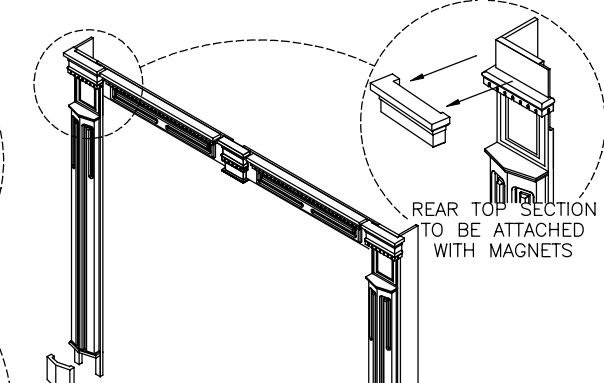

Drawn by: V. K.
Date: 10/10/19

Checked by: B. B.
Date: 10/10/19

Revision: NEW DRAWING FOR 2021. (PCR #210038)
Revision:

By: V. K.
Date: BB 10/10/19
By:
Date:

UNITS: INCHES
TITLE BLOCK: 75TB

ITEM #	QTY	NEWMAR #	DESCRIPTION
1	-	122182	CHANNEL LED CHANNEL TRACK
2	-	133123	FASCIA INSERT SANDSTONE 4MM