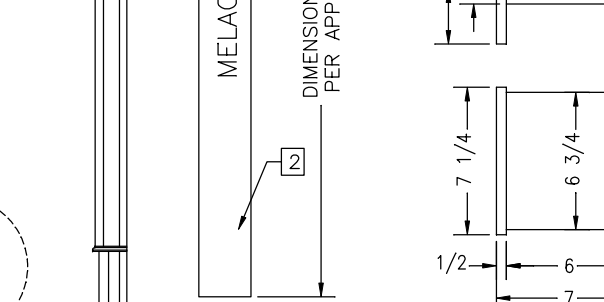

Drawn by: V. K.
Date: 10/10/19

Checked by: B. B.
Date: 10/10/19

Revision: NEW DRAWING FOR 2021. (PCR #210038)
Revision:

By: V. K.
Date: BB 10/10/19
By:
Date:

UNITS: INCHES
TITLE BLOCK: 75TB

ITEM #	QTY	NEWMAR #	DESCRIPTION
1	-	122182	CHANNEL LED CHANNEL TRACK
2	-	133123	FASCIA INSERT SANDSTONE 4MM

NEWMAR CORP
P.O. Box 30,
Nappanee, IN. 46550

UNITS: INCHES
TITLE BLOCK: 75TB

Model: DS DP (TYPICAL)
Title: HWH FASCIA

Sheet: 2 OF 2
I.D. # 2021\DP\CAB\FASCIA\DS\DSDP_FASCIA

Drawn by: V. K.
Date: 10/10/19

Checked by: B. B.
Date: 10/10/19