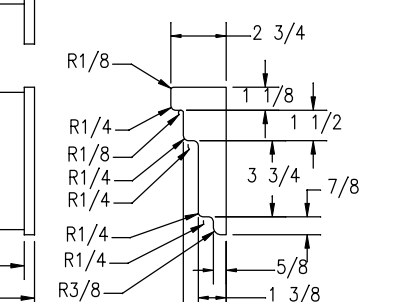

Drawn by: V. K.
Date: 10/10/19

Checked by: B. B.
Date: 10/10/19

Revision: NEW DRAWING FOR 2021. (PCR #210038)
Revision:

By: V. K.
Date: BB 10/10/19
By:
Date:

UNITS: INCHES
TITLE BLOCK: 75TB

ITEM #	QTY	NEWMAR #	DESCRIPTION
1	-	122182	CHANNEL LED CHANNEL TRACK
2	-	133123	FASCIA INSERT SANDSTONE 4MM

NEWMAR CORP
P.O. Box 30,
Nappanee, IN. 46550

UNITS: INCHES
TITLE BLOCK: 75TB

Model: DS DP (TYPICAL)
Title: HWH FASCIA

Sheet: 2 OF 2
I.D. # 2021\DP\CAB\FASCIA\DS\DSDP_FASCIA

Drawn by: V. K.
Date: 10/10/19

Checked by: B. B.
Date: 10/10/19