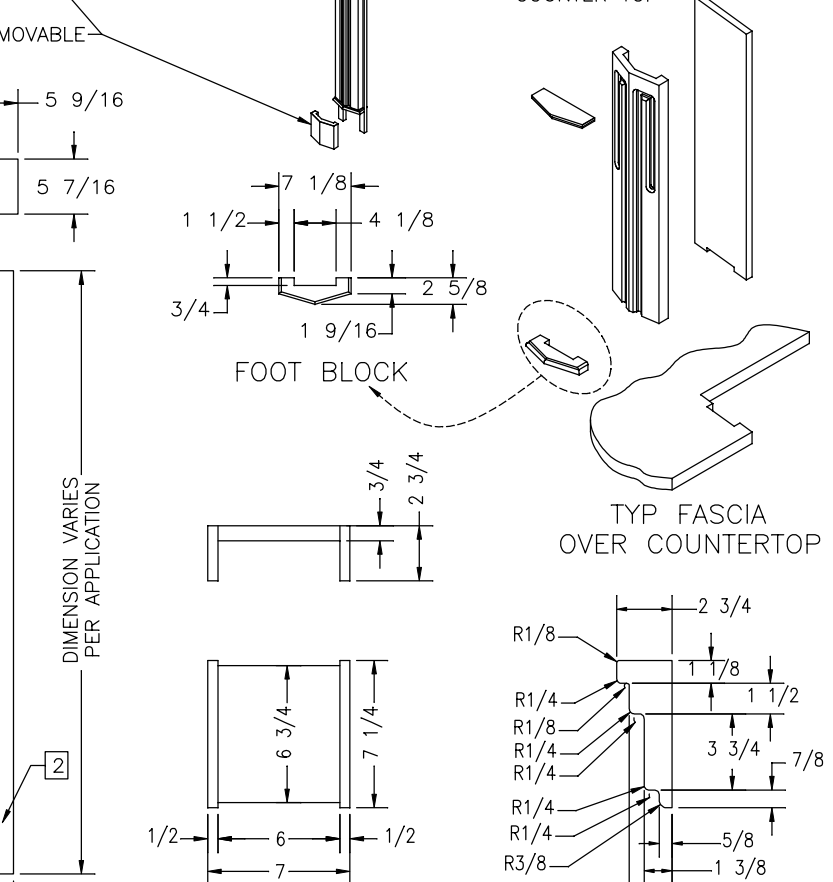

ITEM #	QTY	NEWMAR #	DESCRIPTION
1	-	122182	CHANNEL LED CHANNEL TRACK
2	-	133123	FASCIA INSERT SANDSTONE 4MM

NEWMAR CORP
P.O. Box 30,
Nappanee, IN. 46550

Model: DS DP (TYPICAL)
Title: FASCIA

Sheet 1 OF 2
I.D. # 2021\
DP\CAB\FASCIA\DS\
DSDP_FASCIA

Drawn by: V. K.
Date: 10/10/19

Checked by: B. B.
Date: 10/10/19

Revision: NEW DRAWING FOR 2021. (PCR #210038)
Revision:

By: V. K.
Date: BB 10/10/19
By:
Date:

UNITS: INCHES
TITLE BLOCK: 75TB

ITEM #	QTY	NEWMAR #	DESCRIPTION
1	-	122182	CHANNEL LED CHANNEL TRACK
2	-	133123	FASCIA INSERT SANDSTONE 4MM

NEWMAR CORP
P.O. Box 30,
Nappanee, IN. 46550

UNITS: INCHES
TITLE BLOCK: 75TB

Model: DS DP (TYPICAL)
Title: HWH FASCIA

Sheet: 2 OF 2
I.D. # 2021\DP\CAB\FASCIA\DS\DSDP_FASCIA

Drawn by: V. K.
Date: 10/10/19

Checked by: B. B.
Date: 10/10/19

Revision: NEW DRAWING FOR 2021. (PCR #210038)

By: V. K.
Date: BB 10/10/19