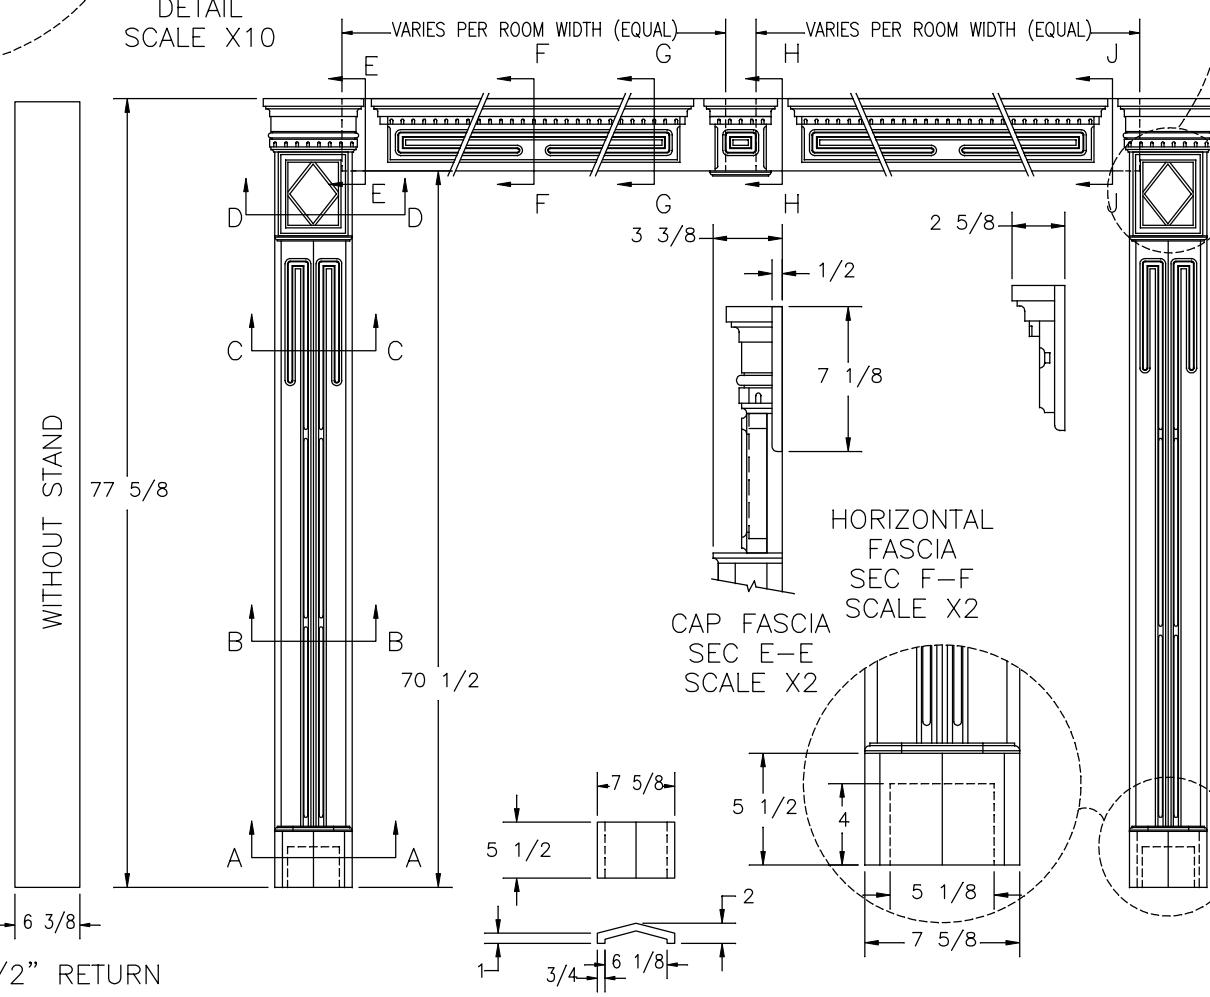

ITEM #	QTY	NEWMAR #	DESCRIPTION
1	-	122182	CHANNEL LED CHANNEL TRACK
2	-	133123	FASCIA INSERT SANDSTONE 4MM

NEWMAR CORP
P.O. Box 30,
Nappanee, IN. 46550

Model: DS DP (TYPICAL)
Title: FASCIA

Sheet 1 OF 2
I.D. # 2021\
DP\CAB\FASCIA\DS\
DSDP_FASCIA

Drawn by: V. K.
Date: 10/10/19

Checked by: B. B.
Date: 10/10/19

Revision: NEW DRAWING FOR 2021. (PCR #210038)
Revision:

By: V. K.
Date: BB 10/10/19
By:
Date:

UNITS: INCHES
TITLE BLOCK: 75TB

ITEM #	QTY	NEWMAR #	DESCRIPTION
1	-	122182	CHANNEL LED CHANNEL TRACK
2	-	133123	FASCIA INSERT SANDSTONE 4MM

NEWMAR CORP
P.O. Box 30,
Nappanee, IN. 46550

UNITS: INCHES
TITLE BLOCK: 75TB

Model: DS DP (TYPICAL)
Title: HWH FASCIA

Sheet: 2 OF 2
I.D. # 2021\DP\CAB\FASCIA\DS\DSDP_FASCIA

Drawn by: V. K.
Date: 10/10/19

Checked by: B. B.
Date: 10/10/19

Revision: NEW DRAWING FOR 2021. (PCR #210038)

By: V. K.
Date: BB 10/10/19