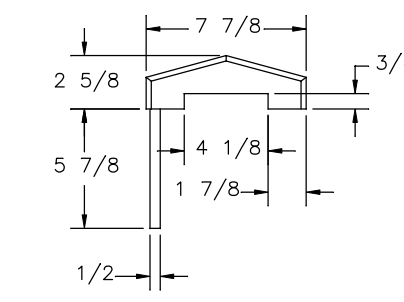

ITEM #	QTY	NEWMAR #	DESCRIPTION
1	-	122182	CHANNEL LED CHANNEL TRACK
2	-	133123	FASCIA INSERT SANDSTONE 4MM

NEWMAR CORP
P.O. Box 30,
Nappanee, IN. 46550

Model: DS DP (TYPICAL)
Title: FASCIA

Sheet 1 OF 2
I.D. # 2021\
DP\CAB\FASCIA\DS\
DSDP_FASCIA

Drawn by: V. K.
Date: 10/10/19

Checked by: B. B.
Date: 10/10/19

Revision: NEW DRAWING FOR 2021. (PCR #210038)
Revision:

By: V. K.
Date: BB 10/10/19
By:
Date:

UNITS: INCHES
TITLE BLOCK: 75TB

ITEM #	QTY	NEWMAR #	DESCRIPTION
1	-	122182	CHANNEL LED CHANNEL TRACK
2	-	133123	FASCIA INSERT SANDSTONE 4MM

NEWMAR CORP
P.O. Box 30,
Nappanee, IN. 46550

UNITS: INCHES
TITLE BLOCK: 75TB

Model: DS DP (TYPICAL)
Title: HWH FASCIA

Sheet: 2 OF 2
I.D. # 2021\DP\CAB\FASCIA\DS\DSDP_FASCIA

Drawn by: V. K.
Date: 10/10/19

Checked by: B. B.
Date: 10/10/19