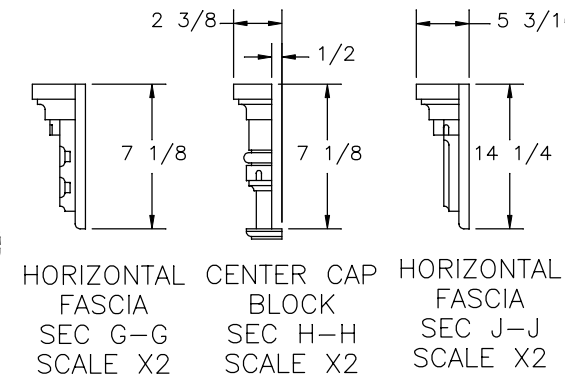

Drawn by: V. K.
Date: 10/10/19

Checked by: B. B.
Date: 10/10/19

Revision: NEW DRAWING FOR 2021. (PCR #210038)
Revision:

By: V. K.
Date: BB 10/10/19
By:
Date:

UNITS: INCHES
TITLE BLOCK: 75TB

ITEM #	QTY	NEWMAR #	DESCRIPTION
1	-	122182	CHANNEL LED CHANNEL TRACK
2	-	133123	FASCIA INSERT SANDSTONE 4MM

NEWMAR CORP
P.O. Box 30,
Nappanee, IN. 46550

UNITS: INCHES
TITLE BLOCK: 75TB

Model: DS DP (TYPICAL)
Title: HWH FASCIA

Sheet: 2 OF 2
I.D. # 2021\DP\CAB\FASCIA\DS\DSDP_FASCIA

Drawn by: V. K.
Date: 10/10/19

Checked by: B. B.
Date: 10/10/19