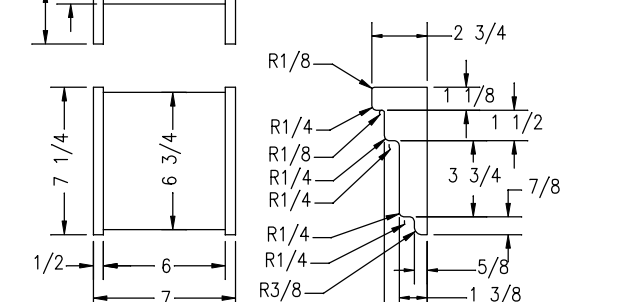

Drawn by: V. K.
Date: 10/10/19

Checked by: B. B.
Date: 10/10/19

Revision: NEW DRAWING FOR 2021. (PCR #210038)
Revision:

By: V. K.
Date: BB 10/10/19
By:
Date:

UNITS: INCHES
TITLE BLOCK: 75TB

ITEM #	QTY	NEWMAR #	DESCRIPTION
1	-	122182	CHANNEL LED CHANNEL TRACK
2	-	133123	FASCIA INSERT SANDSTONE 4MM

NEWMAR CORP
P.O. Box 30,
Nappanee, IN. 46550

UNITS: INCHES
TITLE BLOCK: 75TB

Model: DS DP (TYPICAL)
Title: HWH FASCIA

Sheet: 2 OF 2
I.D. # 2021\DP\CAB\FASCIA\DS\DSDP_FASCIA

Drawn by: V. K.
Date: 10/10/19

Checked by: B. B.
Date: 10/10/19