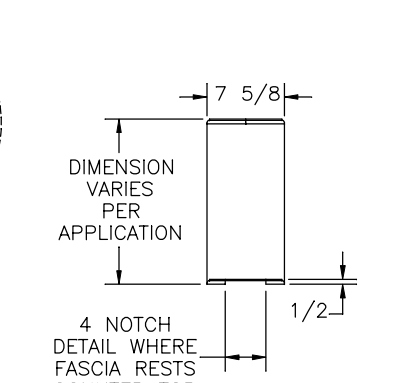

ITEM #	QTY	NEWMAR #	DESCRIPTION
1	-	122182	CHANNEL LED CHANNEL TRACK
2	-	133123	FASCIA INSERT SANDSTONE 4MM

NEWMAR CORP
P.O. Box 30,
Nappanee, IN. 46550

Model: DS DP (TYPICAL)
Title: FASCIA

Sheet 1 OF 2
I.D. # 2021\
DP\CAB\FASCIA\DS\
DSDP_FASCIA

Drawn by: V. K.
Date: 10/10/19

Checked by: B. B.
Date: 10/10/19

Revision: NEW DRAWING FOR 2021. (PCR #210038)
Revision:

By: V. K.
Date: BB 10/10/19
By:
Date:

UNITS: INCHES
TITLE BLOCK: 75TB

ITEM #	QTY	NEWMAR #	DESCRIPTION
1	-	122182	CHANNEL LED CHANNEL TRACK
2	-	133123	FASCIA INSERT SANDSTONE 4MM

NEWMAR CORP
P.O. Box 30,
Nappanee, IN. 46550

UNITS: INCHES
TITLE BLOCK: 75TB

Model: DS DP (TYPICAL)
Title: HWH FASCIA

Sheet: 2 OF 2
I.D. # 2021\DP\CAB\FASCIA\DS\DSDP_FASCIA

Drawn by: V. K.
Date: 10/10/19

Checked by: B. B.
Date: 10/10/19