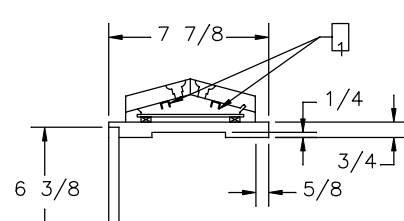

Drawn by: V. K.
Date: 10/10/19

Checked by: B. B.
Date: 10/10/19

Revision: NEW DRAWING FOR 2021. (PCR #210038)
Revision:

By: V. K.
Date: BB 10/10/19
By:
Date:

UNITS: INCHES
TITLE BLOCK: 75TB

ITEM #	QTY	NEWMAR #	DESCRIPTION
1	-	122182	CHANNEL LED CHANNEL TRACK
2	-	133123	FASCIA INSERT SANDSTONE 4MM

NEWMAR CORP
P.O. Box 30,
Nappanee, IN. 46550

UNITS: INCHES
TITLE BLOCK: 75TB

Model: DS DP (TYPICAL)
Title: HWH FASCIA

Sheet: 2 OF 2
I.D. # 2021\DP\CAB\FASCIA\DS\DSDP_FASCIA

Drawn by: V. K.
Date: 10/10/19

Checked by: B. B.
Date: 10/10/19