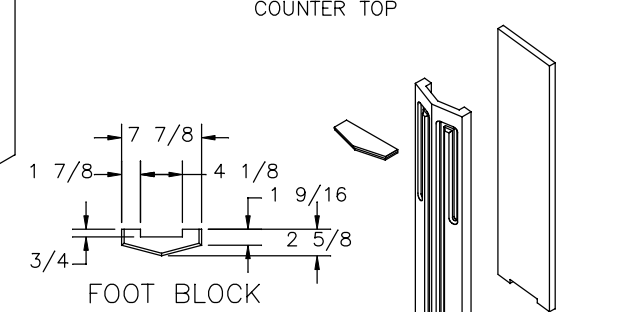

Drawn by: V. K.
Date: 10/10/19

Checked by: B. B.
Date: 10/10/19

Revision: NEW DRAWING FOR 2021. (PCR #210038)
Revision:

By: V. K.
Date: BB 10/10/19
By:
Date:

UNITS: INCHES
TITLE BLOCK: 75TB

ITEM #	QTY	NEWMAR #	DESCRIPTION
1	-	122182	CHANNEL LED CHANNEL TRACK
2	-	133123	FASCIA INSERT SANDSTONE 4MM

NEWMAR CORP
P.O. Box 30,
Nappanee, IN. 46550

UNITS: INCHES
TITLE BLOCK: 75TB

Model: DS DP (TYPICAL)
Title: HWH FASCIA

Sheet: 2 OF 2
I.D. # 2021\DP\CAB\FASCIA\DS\DSDP_FASCIA

Drawn by: V. K.
Date: 10/10/19

Checked by: B. B.
Date: 10/10/19