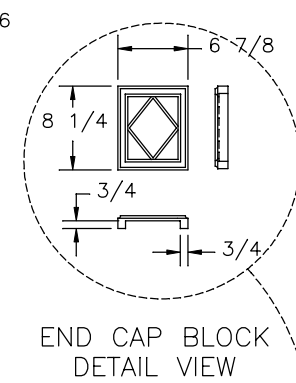

Drawn by: V. K.
Date: 10/10/19

Checked by: B. B.
Date: 10/10/19

Revision: NEW DRAWING FOR 2021. (PCR #210038)
Revision:

By: V. K.
Date: BB 10/10/19
By:
Date:

UNITS: INCHES
TITLE BLOCK: 75TB

ITEM #	QTY	NEWMAR #	DESCRIPTION
1	-	122182	CHANNEL LED CHANNEL TRACK
2	-	133123	FASCIA INSERT SANDSTONE 4MM

NEWMAR CORP
P.O. Box 30,
Nappanee, IN. 46550

UNITS: INCHES
TITLE BLOCK: 75TB

Model: DS DP (TYPICAL)
Title: HWH FASCIA

Sheet: 2 OF 2
I.D. # 2021\DP\CAB\FASCIA\DS\DSDP_FASCIA

Drawn by: V. K.
Date: 10/10/19

Checked by: B. B.
Date: 10/10/19