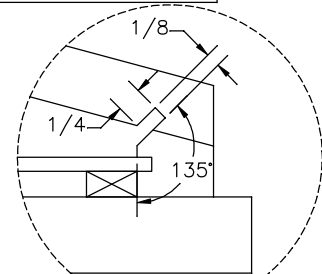

ITEM #	QTY	NEWMAR #	DESCRIPTION
1	-	122182	CHANNEL LED CHANNEL TRACK
2	-	133123	FASCIA INSERT SANDSTONE 4MM

NEWMAR CORP
P.O. Box 30,
Nappanee, IN. 46550

Model: DS DP (TYPICAL)
Title: FASCIA

Sheet 1 OF 2
I.D. # 2021\
DP\CAB\FASCIA\DS\
DSDP_FASCIA

Drawn by: V. K.
Date: 10/10/19

Checked by: B. B.
Date: 10/10/19

Revision: NEW DRAWING FOR 2021. (PCR #210038)
Revision:

By: V. K.
Date: BB 10/10/19
By:
Date:

UNITS: INCHES
TITLE BLOCK: 75TB

ITEM #	QTY	NEWMAR #	DESCRIPTION
1	-	122182	CHANNEL LED CHANNEL TRACK
2	-	133123	FASCIA INSERT SANDSTONE 4MM

NEWMAR CORP
P.O. Box 30,
Nappanee, IN. 46550

UNITS: INCHES
TITLE BLOCK: 75TB

Model: DS DP (TYPICAL)
Title: HWH FASCIA

Sheet: 2 OF 2
I.D. # 2021\DP\CAB\FASCIA\DS\DSDP_FASCIA

Drawn by: V. K.
Date: 10/10/19

Checked by: B. B.
Date: 10/10/19