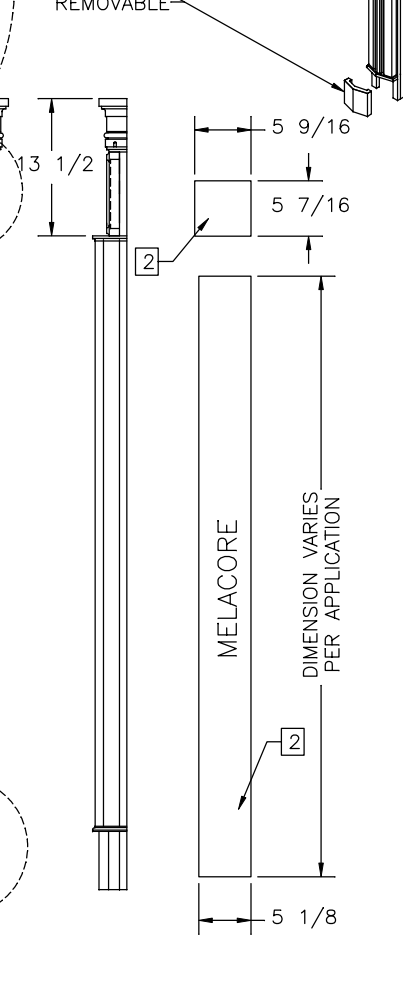

ITEM #	QTY	NEWMAR #	DESCRIPTION
1	-	122182	CHANNEL LED CHANNEL TRACK
2	-	133123	FASCIA INSERT SANDSTONE 4MM

NEWMAR CORP
P.O. Box 30,
Nappanee, IN. 46550

Model: DS DP (TYPICAL)
Title: FASCIA

Sheet 1 OF 2
I.D. # 2021\
DP\CAB\FASCIA\DS\
DSDP_FASCIA

Drawn by: V. K.
Date: 10/10/19

Checked by: B. B.
Date: 10/10/19

Revision: NEW DRAWING FOR 2021. (PCR #210038)
Revision:

By: V. K.
Date: BB 10/10/19
By:
Date:

UNITS: INCHES
TITLE BLOCK: 75TB

ITEM #	QTY	NEWMAR #	DESCRIPTION
1	-	122182	CHANNEL LED CHANNEL TRACK
2	-	133123	FASCIA INSERT SANDSTONE 4MM

NEWMAR CORP
P.O. Box 30,
Nappanee, IN. 46550

UNITS: INCHES
TITLE BLOCK: 75TB

Model: DS DP (TYPICAL)
Title: HWH FASCIA

Sheet: 2 OF 2
I.D. # 2021\DP\CAB\FASCIA\DS\DSDP_FASCIA

Drawn by: V. K.
Date: 10/10/19

Checked by: B. B.
Date: 10/10/19

Revision: NEW DRAWING FOR 2021. (PCR #210038)

By: V. K.
Date: BB 10/10/19