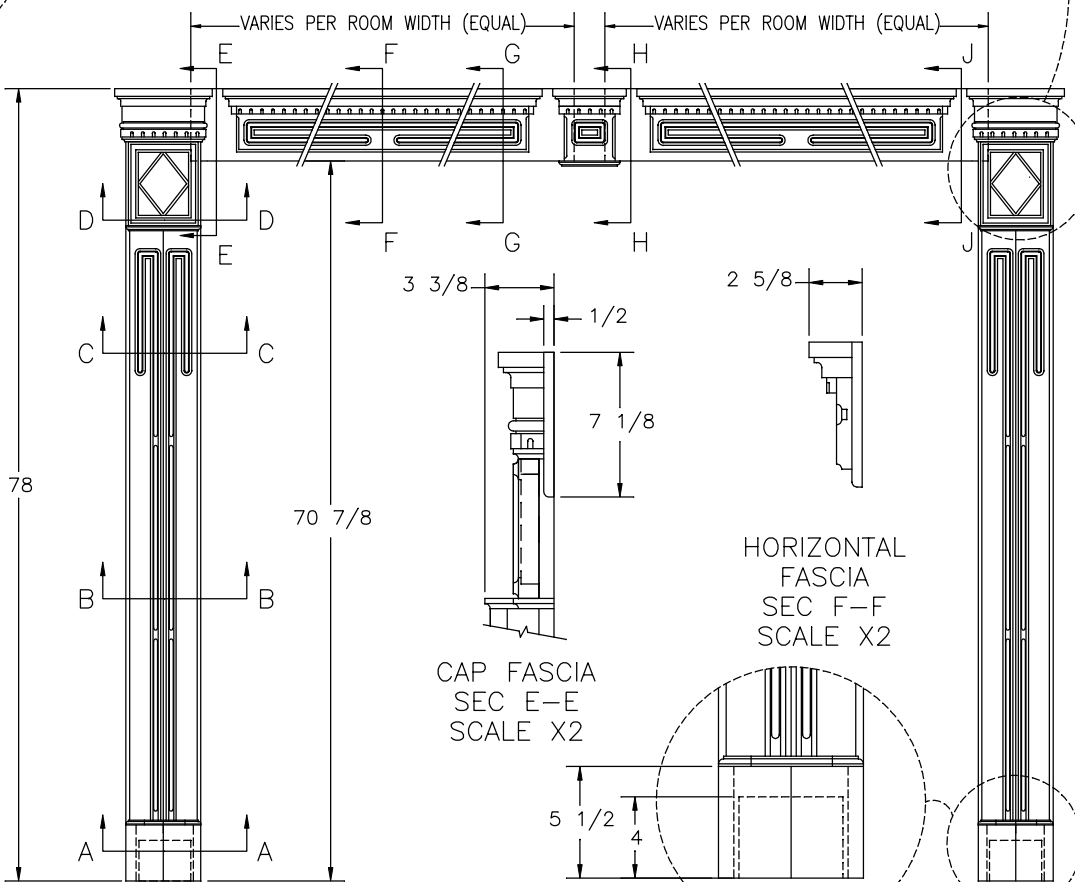

ITEM #	QTY	NEWMAR #	DESCRIPTION
1	-	122182	CHANNEL LED CHANNEL TRACK
2	-	133123	FASCIA INSERT SANDSTONE 4MM

NEWMAR CORP
P.O. Box 30,
Nappanee, IN. 46550

Model: DS DP (TYPICAL)
Title: FASCIA

Sheet 1 OF 2
I.D. # 2021\
DP\CAB\FASCIA\DS\
DSDP_FASCIA

Drawn by: V. K.
Date: 10/10/19

Checked by: B. B.
Date: 10/10/19

Revision: NEW DRAWING FOR 2021. (PCR #210038)
Revision:

By: V. K.
Date: BB 10/10/19
By:
Date:

UNITS: INCHES
TITLE BLOCK: 75TB

ITEM #	QTY	NEWMAR #	DESCRIPTION
1	-	122182	CHANNEL LED CHANNEL TRACK
2	-	133123	FASCIA INSERT SANDSTONE 4MM

NEWMAR CORP
P.O. Box 30,
Nappanee, IN. 46550

UNITS: INCHES
TITLE BLOCK: 75TB

Model: DS DP (TYPICAL)
Title: HWH FASCIA

Sheet: 2 OF 2
I.D. # 2021\DP\CAB\FASCIA\DS\DSDP_FASCIA

Drawn by: V. K.
Date: 10/10/19

Checked by: B. B.
Date: 10/10/19