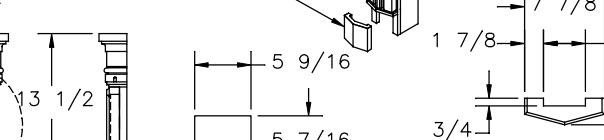

Drawn by: V. K.
Date: 10/10/19

Checked by: B. B.
Date: 10/10/19

Revision: NEW DRAWING FOR 2021. (PCR #210038)
Revision:

By: V. K.
Date: BB 10/10/19
By:
Date:

UNITS: INCHES
TITLE BLOCK: 75TB

ITEM #	QTY	NEWMAR #	DESCRIPTION
1	-	122182	CHANNEL LED CHANNEL TRACK
2	-	133123	FASCIA INSERT SANDSTONE 4MM