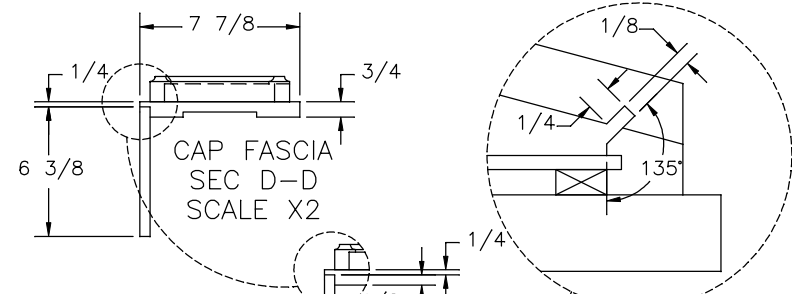

Drawn by: V. K.
Date: 10/10/19

Checked by: B. B.
Date: 10/10/19

Revision: NEW DRAWING FOR 2021. (PCR #210038)
Revision:

By: V. K.
Date: BB 10/10/19
By:
Date:

UNITS: INCHES
TITLE BLOCK: 75TB

ITEM #	QTY	NEWMAR #	DESCRIPTION
1	-	122182	CHANNEL LED CHANNEL TRACK
2	-	133123	FASCIA INSERT SANDSTONE 4MM

NEWMAR CORP
P.O. Box 30,
Nappanee, IN. 46550

UNITS: INCHES
TITLE BLOCK: 75TB

Model: DS DP (TYPICAL)
Title: HWH FASCIA

Sheet: 2 OF 2
I.D. # 2021\DP\CAB\FASCIA\DS\DSDP_FASCIA

Drawn by: V. K.
Date: 10/10/19

Checked by: B. B.
Date: 10/10/19