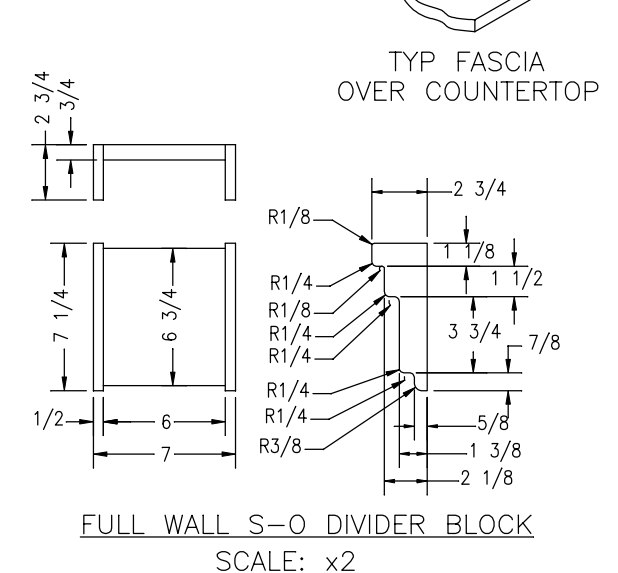

Drawn by: V. K.
Date: 10/10/19

Checked by: B. B.
Date: 10/10/19

Revision: NEW DRAWING FOR 2021. (PCR #210038)
Revision:

By: V. K.
Date: BB 10/10/19
By:
Date:

UNITS: INCHES
TITLE BLOCK: 75TB

ITEM #	QTY	NEWMAR #	DESCRIPTION
1	-	122182	CHANNEL LED CHANNEL TRACK
2	-	133123	FASCIA INSERT SANDSTONE 4MM

NEWMAR CORP
P.O. Box 30,
Nappanee, IN. 46550

UNITS: INCHES
TITLE BLOCK: 75TB

Model: DS DP (TYPICAL)
Title: HWH FASCIA

Sheet: 2 OF 2
I.D. # 2021\DP\CAB\FASCIA\DS\DSDP_FASCIA

Drawn by: V. K.
Date: 10/10/19

Checked by: B. B.
Date: 10/10/19