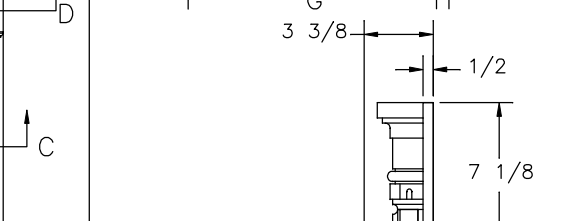

Drawn by: V. K.
Date: 10/10/19

Checked by: B. B.
Date: 10/10/19

Revision: NEW DRAWING FOR 2021. (PCR #210038)
Revision:

By: V. K.
Date: BB 10/10/19
By:
Date:

UNITS: INCHES
TITLE BLOCK: 75TB

ITEM #	QTY	NEWMAR #	DESCRIPTION
1	-	122182	CHANNEL LED CHANNEL TRACK
2	-	133123	FASCIA INSERT SANDSTONE 4MM

NEWMAR CORP
P.O. Box 30,
Nappanee, IN. 46550

UNITS: INCHES
TITLE BLOCK: 75TB

Model: DS DP (TYPICAL)
Title: HWH FASCIA

Sheet: 2 OF 2
I.D. # 2021\DP\CAB\FASCIA\DS\DSDP_FASCIA

Drawn by: V. K.
Date: 10/10/19

Checked by: B. B.
Date: 10/10/19