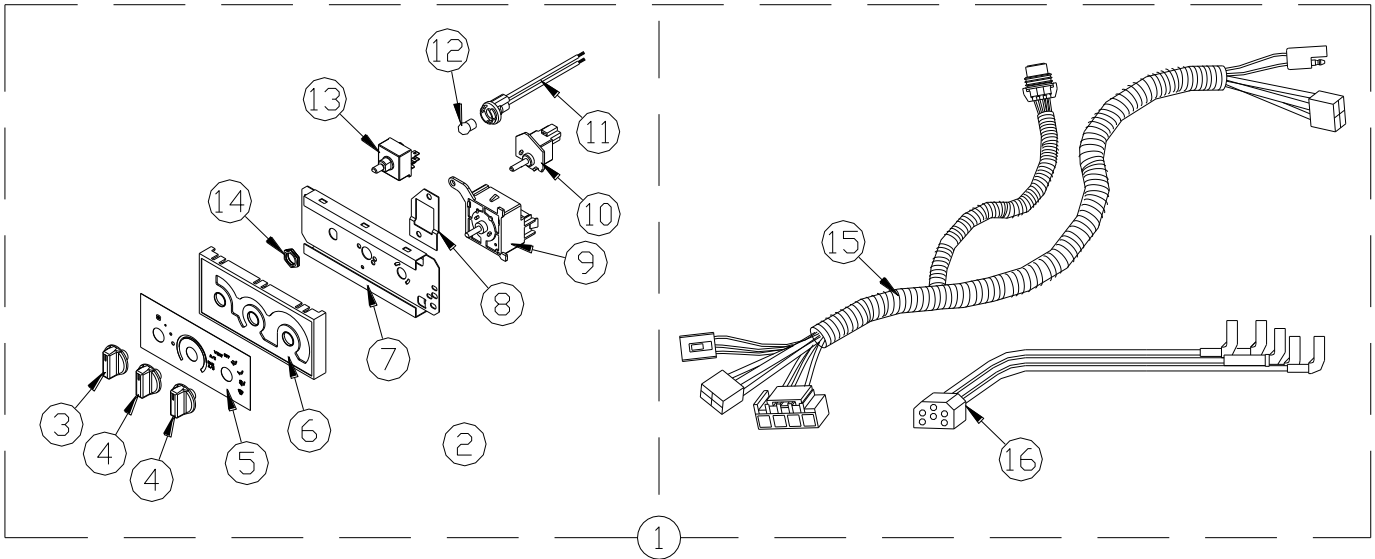

**RV213192 REPLACEMENT PARTS LIST
DASH PACKAGE
NEWMAR – 85469 – MOUNTAIN-AIRE
SHEET 3 OF 3**

ITEM NUMBER	EVANS PART NUMBER	SERVICE PART NUMBER	DESCRIPTION
1	RV201473	N/A	CONTROL PANEL ASSEMBLY (INCLUDES 2 – 16)
2	RV200733	RV218552	CONTROL PANEL HEAD ASSEMBLY (INCLUDES 3 – 14)
3	RV011405	RV218470	KNOB, BLOWER SWITCH
4	RV011407	RV218472	KNOB, TEMPERATURE AND MODE SWITCHES
5	RV011546	RV218565	DECAL (SERVICE PART INCLUDES ITEM 6)
6	RV011541	RV218565	LENS (SERVICE PART INCLUDES ITEM 5)
7	RV011548	RV218564	HOUSING, CONTROL PANEL
8	RV011494	RV218550	MOUNTING BRACKET, POTENTIOMETER
9	RV011415	RV218476	MODE SWITCH
10	RV011493	RV218549	TEMPERATURE CONTROL SWITCH
11	RV011444	RV218479	LAMP SOCKET
12	HV027734	RV218469	BULB, LAMP
13	RV011412	RV218475	BLOWER SWITCH
14	HV010667	RV218468	NUT, BLOWER SWITCH
15	RV012268	RV218975	WIRE HARNESS
16	RV011438	RV218466	VACUUM HARNESS