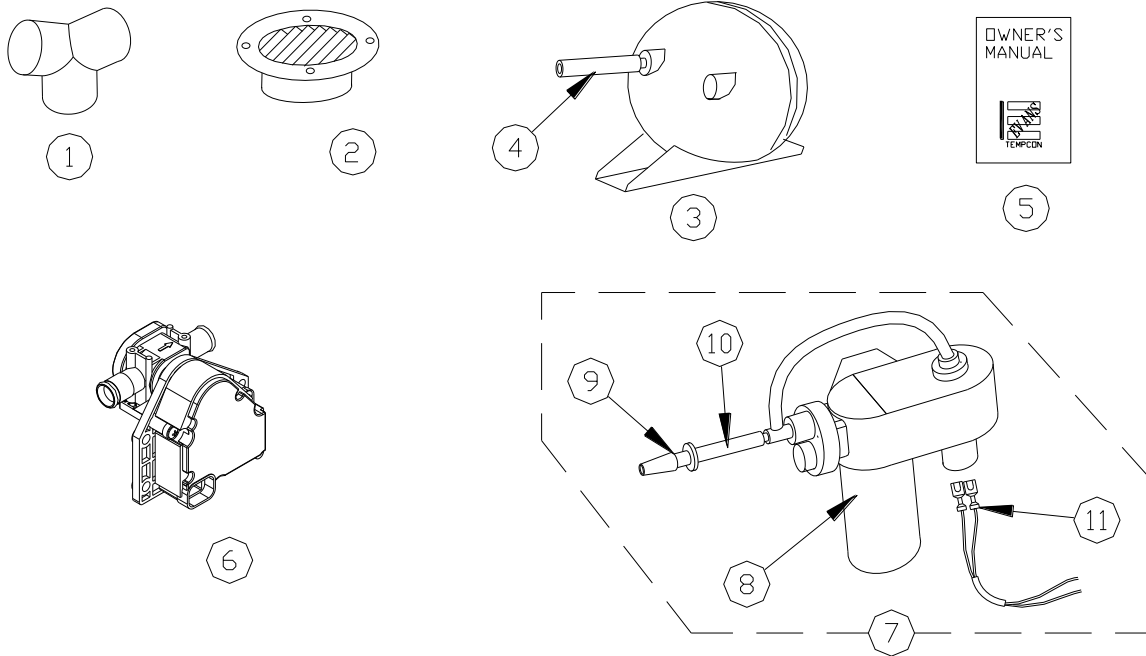

**RV213192 REPLACEMENT PARTS LIST
DASH PACKAGE
NEWMAR – 85469 – MOUNTAIN-AIRE
SHEET 1 OF 3**

ITEM NUMBER	EVANS PART NUMBER	SERVICE PART NUMBER	DESCRIPTION
1	RV200981	RV218481	BLOWER AND DUCT ASSEMBLY (INCLUDES 2 – 17)
2	RV200945	RV218761	BLOWER ASSEMBLY (INCLUDES 2 – 8)
3	RV011794	RV218863	GASKET – BLOWER
4	RV200946	N/A	BLOWER TRANSITION – WELDED
5	HV036096	RV218762	BLOWER HOUSING – PLASTIC
6	HV034738	HV218013	BLOWER WHEEL
7	RV011887	RV218811	GASKET – MOTOR PLATE
8	HV033208	RV218076	BLOWER MOTOR
9	RV200661	RV218482	DUCT ASSEMBLY (INCLUDES 10 – 17)
10	RV011773	N/A	COVER – AIRBOX
11	RV010608	RV212154	BI-LEVEL VACUUM MOTOR (2 EACH)
12	RV010934	RV218213	2.50" PLASTIC COLLAR (5 EACH)
13	RV010935	RV218810	3.00" PLASTIC COLLAR (2 EACH)
14	RV200348	N/A	SHUTTER ASSEMBLY
15	HV030910	HV218542	PUSHNUT – REMOVABLE
16	RV010561	RV212146	RESISTOR – 4 SPEED
17	RV200664	RV218426	WELDED DUCT ASSEMBLY
18	RV200342	RV218427	COVER ASM - INCLUDES ITEMS 11(1EA), 12 (4 EA), 13 (2 EA), 14, AND 15

**RV213192 REPLACEMENT PARTS LIST
DASH PACKAGE
NEWMAR – 85469 – MOUNTAIN-AIRE
SHEET 2 OF 3**

ITEM NUMBER	EVANS PART NUMBER	SERVICE PART NUMBER	DESCRIPTION
1	RV010359	RV218164	"Y" DUCT ADAPTOR, 2.50" DIA.
2	HV027784	RV212314	ROUND LOUVER ASSEMBLY – 2.50" DIA.
3	HV030572	RV218163	VACUUM TANK
4	BL011836	RV218444	VACUUM TUBE X 24"
5	RV011454	N/A	OWNER'S MANUAL
6	RV201471	RV218967	VALVE ASSEMBLY
7	RV200505	RV218234	VACUUM PUMP ASSEMBLY (INCLUDES ITEMS 8 – 11)
8	RV011185	RV218237	VACUUM PUMP
9	HV033856	RV218236	ADAPTOR – 1/4" TO 1/8" HOSE
10	BL011830	RV218325	1/8" VACUUM TUBE X 1-1/2" LONG
11	RV200506	RV218238	WIRE HARNESS