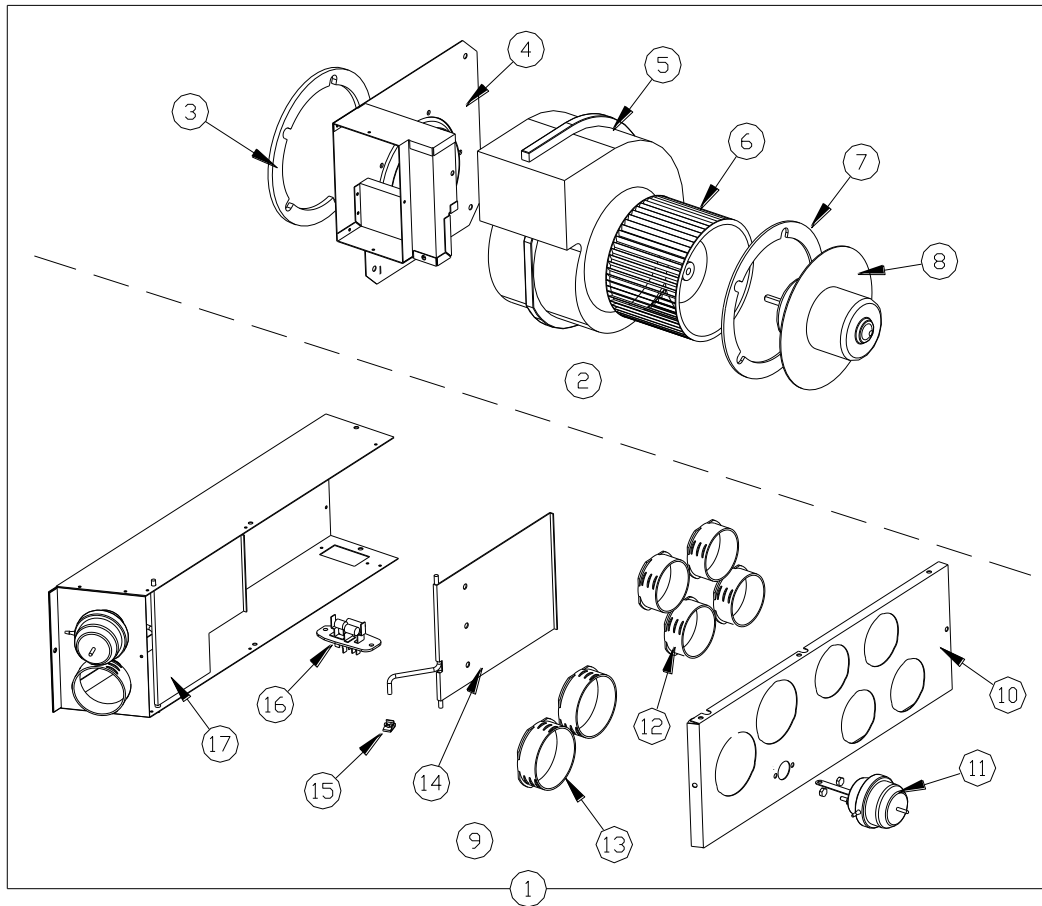

**RV213192 REPLACEMENT PARTS LIST
DASH PACKAGE
NEWMAR – 85469 – MOUNTAIN-AIRE
SHEET 1 OF 3**

ITEM NUMBER	EVANS PART NUMBER	SERVICE PART NUMBER	DESCRIPTION
1	RV200981	RV218481	BLOWER AND DUCT ASSEMBLY (INCLUDES 2 – 17)
2	RV200945	RV218761	BLOWER ASSEMBLY (INCLUDES 2 – 8)
3	RV011794	RV218863	GASKET – BLOWER
4	RV200946	N/A	BLOWER TRANSITION – WELDED
5	HV036096	RV218762	BLOWER HOUSING – PLASTIC
6	HV034738	HV218013	BLOWER WHEEL
7	RV011887	RV218811	GASKET – MOTOR PLATE
8	HV033208	RV218076	BLOWER MOTOR
9	RV200661	RV218482	DUCT ASSEMBLY (INCLUDES 10 – 17)
10	RV011773	N/A	COVER – AIRBOX
11	RV010608	RV212154	BI-LEVEL VACUUM MOTOR (2 EACH)
12	RV010934	RV218213	2.50" PLASTIC COLLAR (5 EACH)
13	RV010935	RV218810	3.00" PLASTIC COLLAR (2 EACH)
14	RV200348	N/A	SHUTTER ASSEMBLY
15	HV030910	HV218542	PUSHNUT – REMOVABLE
16	RV010561	RV212146	RESISTOR – 4 SPEED
17	RV200664	RV218426	WELDED DUCT ASSEMBLY
18	RV200342	RV218427	COVER ASM - INCLUDES ITEMS 11(1EA), 12 (4 EA), 13 (2 EA), 14, AND 15

**RV213192 REPLACEMENT PARTS LIST
DASH PACKAGE
NEWMAR – 85469 – MOUNTAIN-AIRE
SHEET 2 OF 3**

ITEM NUMBER	EVANS PART NUMBER	SERVICE PART NUMBER	DESCRIPTION
1	RV010359	RV218164	"Y" DUCT ADAPTOR, 2.50" DIA.
2	HV027784	RV212314	ROUND LOUVER ASSEMBLY – 2.50" DIA.
3	HV030572	RV218163	VACUUM TANK
4	BL011836	RV218444	VACUUM TUBE X 24"
5	RV011454	N/A	OWNER'S MANUAL
6	RV201471	RV218967	VALVE ASSEMBLY
7	RV200505	RV218234	VACUUM PUMP ASSEMBLY (INCLUDES ITEMS 8 – 11)
8	RV011185	RV218237	VACUUM PUMP
9	HV033856	RV218236	ADAPTOR – 1/4" TO 1/8" HOSE
10	BL011830	RV218325	1/8" VACUUM TUBE X 1-1/2" LONG
11	RV200506	RV218238	WIRE HARNESS