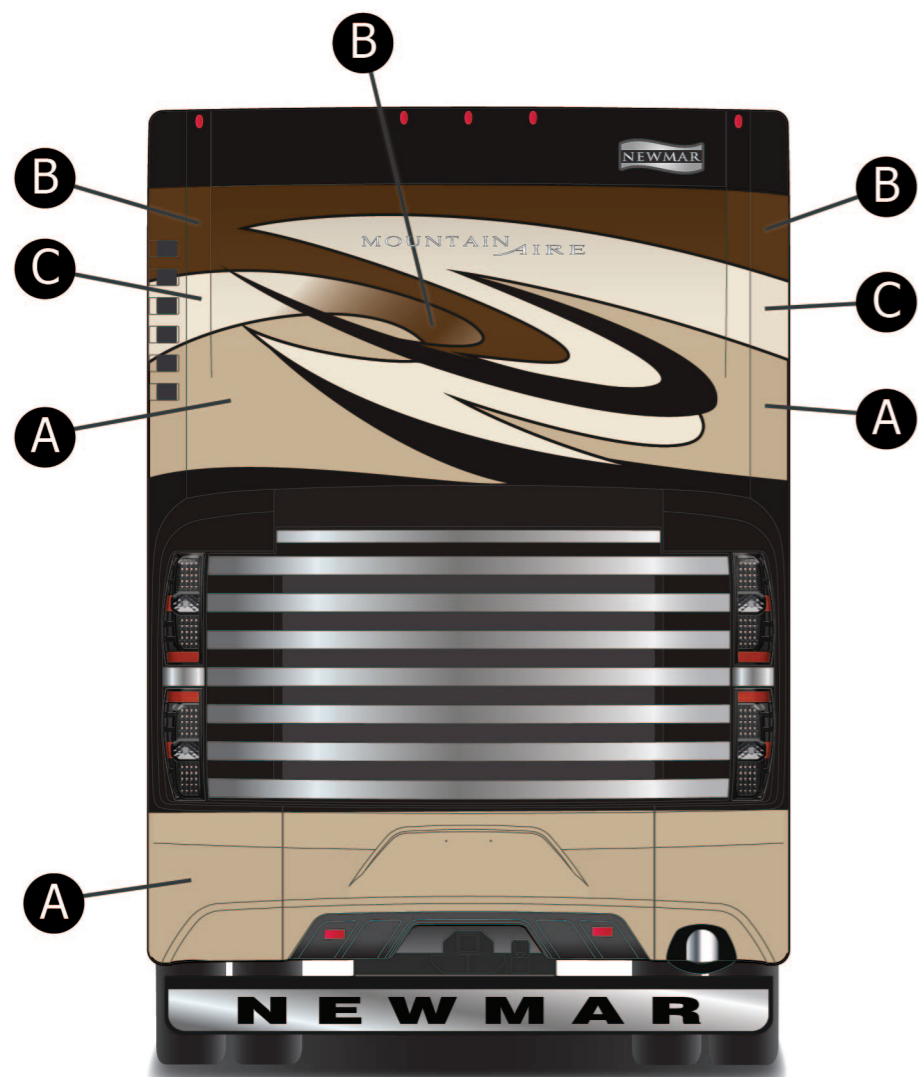

2017
MOUNTAIN AIRE

- SKIN: 62930 ONYX MET.
- A - 44429B LIGHT CHAMPAGNE MET.
- B - 611862 NUTMEG
- C - 64546C PEPPER WHITE

UNIT: 904480
DEALER: Transwest Truck, MO
SPECIAL: 318

PLEASE ACKNOWLEDGE AND DATE THE FOLLOWING ORDER/PRINT FOR APPROVAL TO BUILD, AND FAX TO NEWMAR (AT 574-773-2895) AS SOON AS POSSIBLE