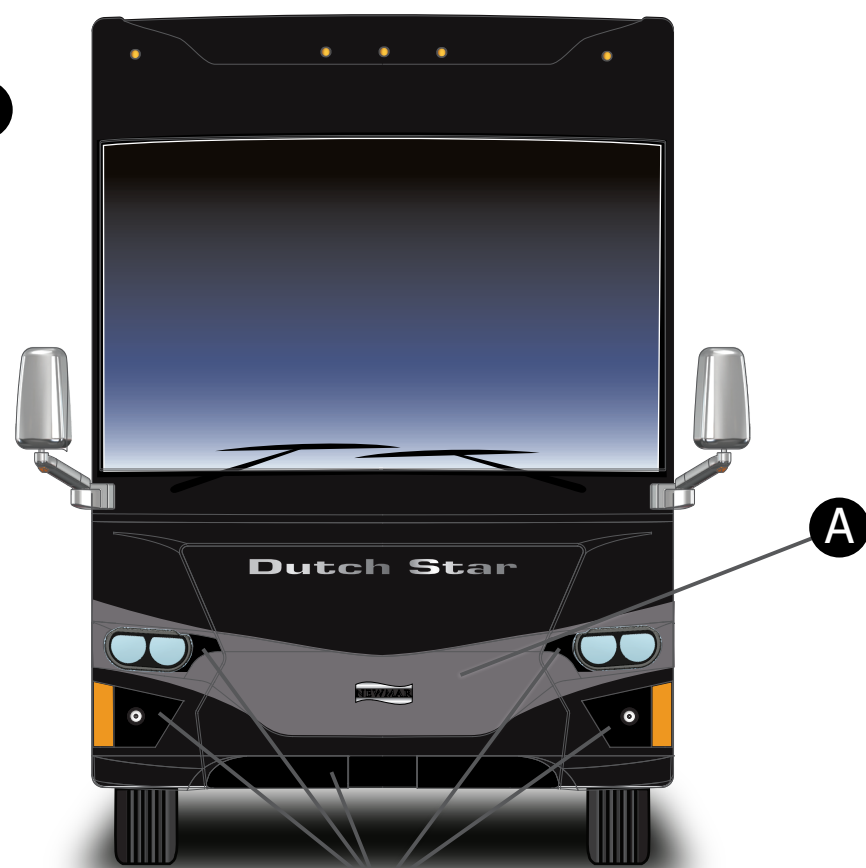

B C B B B

# Dutch Star 2022

- SKIN: 784246A HAVANA BLACK MET.
- A - 85670A NEWMAR SLATE MET.
- B - 1086B SIDEWALL WHITE
- C - 62435 LT GREY MET.
- D - BC200 BLACK TONER

UNIT: 609663  
 DEALER: North Trail RV  
 SPECIAL: 397