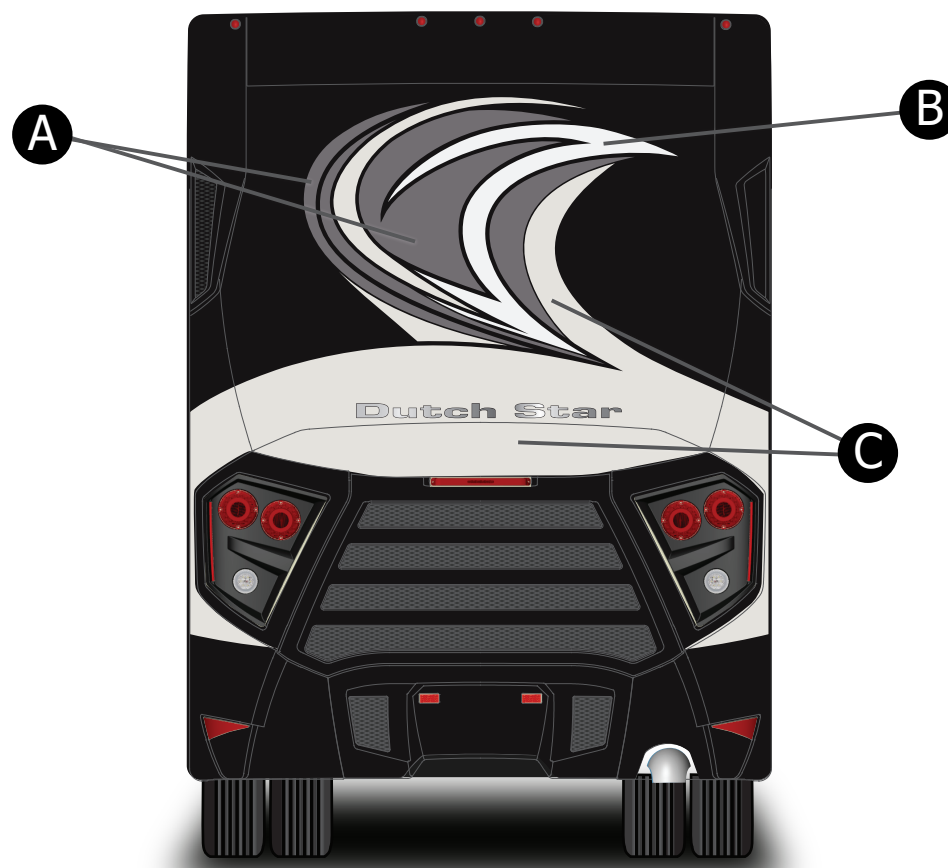

B C B B B

# Dutch Star 2022

- SKIN: 784246A HAVANA BLACK MET.
- A - 85670A NEWMAR SLATE MET.
- B - 1086B SIDEWALL WHITE
- C - 62435 LT GREY MET.
- D - BC200 BLACK TONER

UNIT: 609663  
 DEALER: North Trail RV  
 SPECIAL: 397