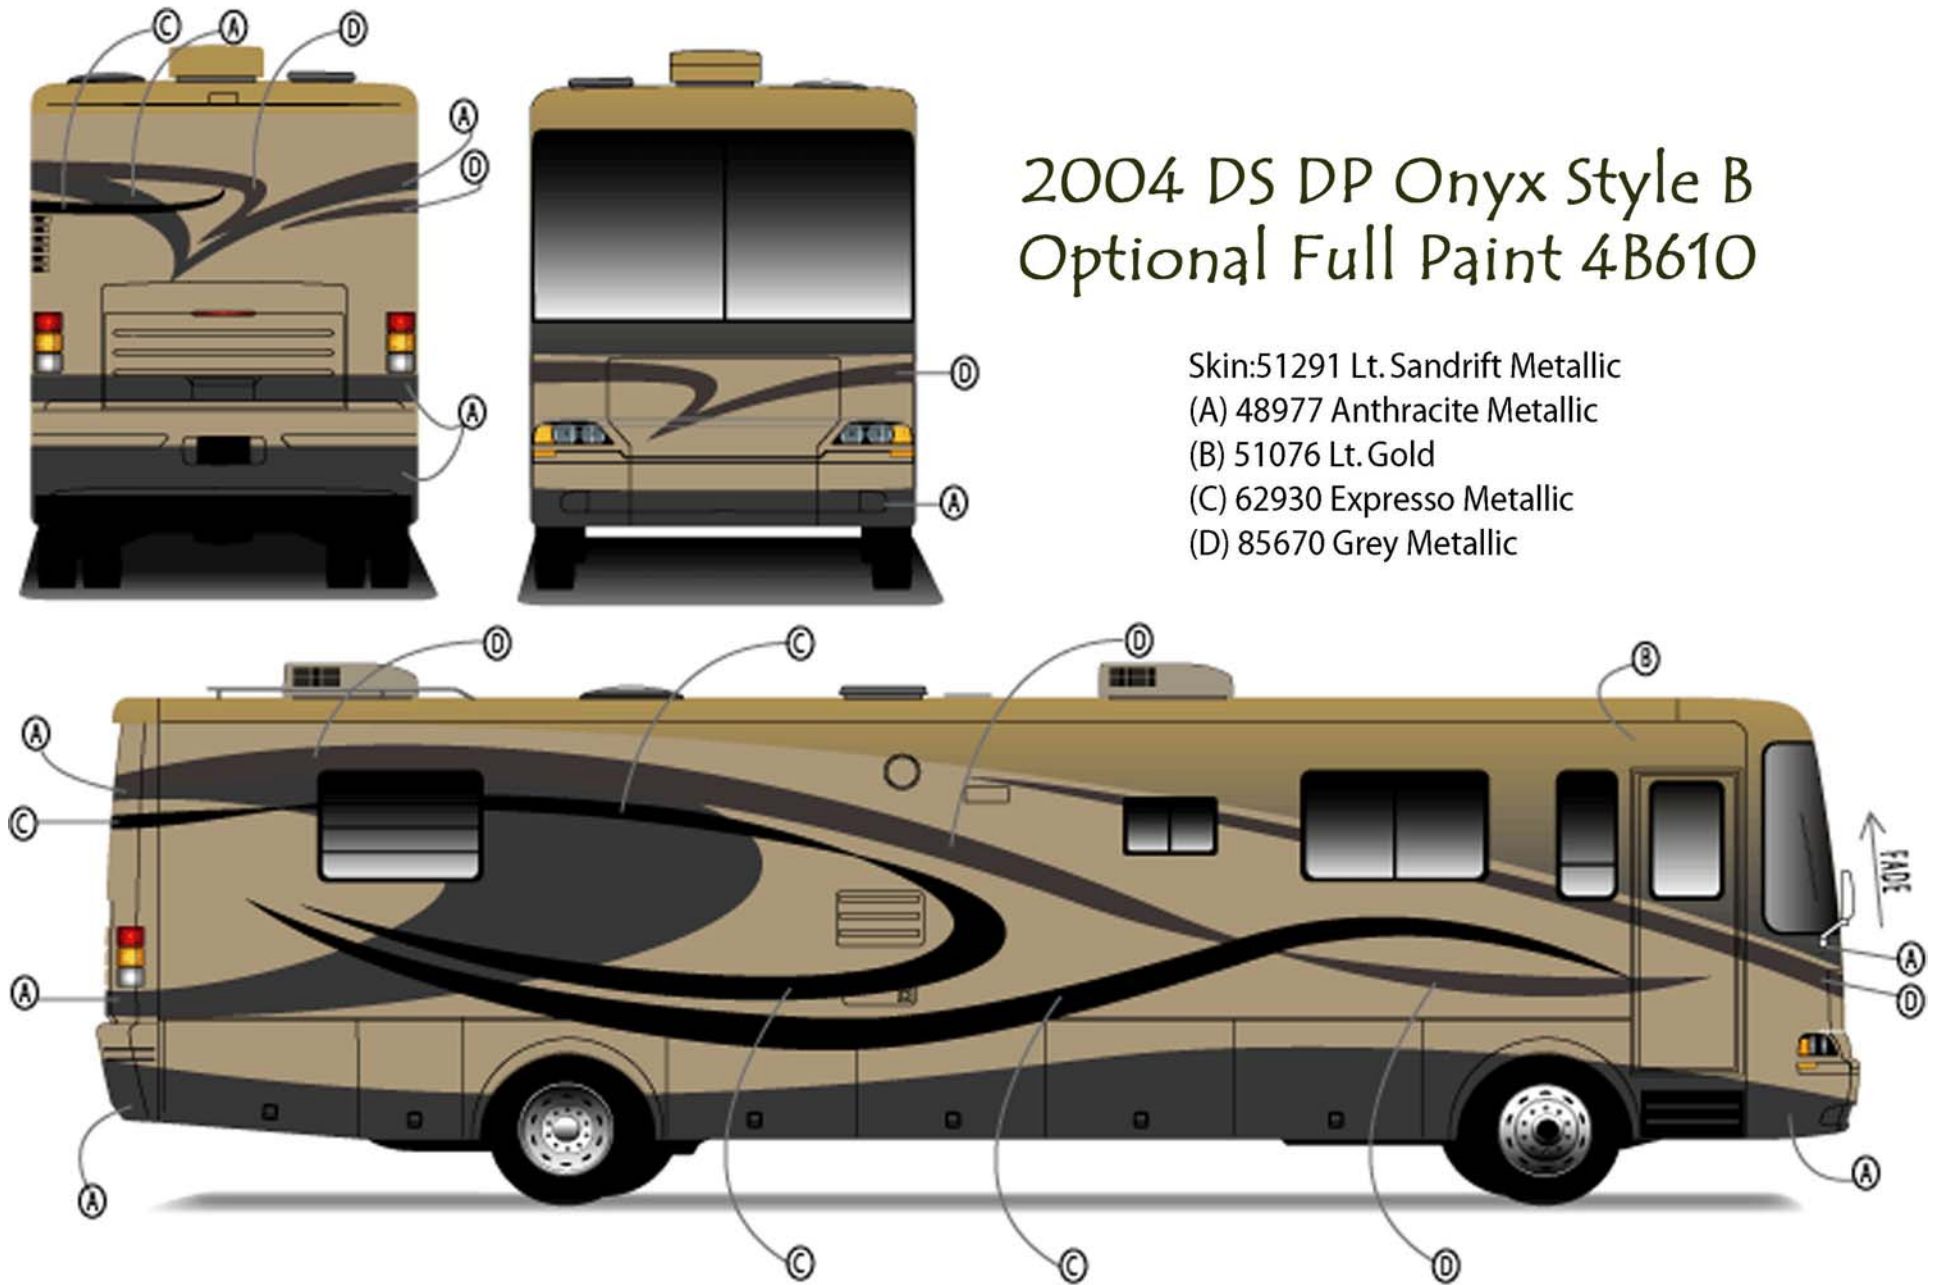

# 2004 DS DP Onyx Style B Optional Full Paint 4B610

Skin:51291 Lt. Sandrift Metallic  
(A) 48977 Anthracite Metallic  
(B) 51076 Lt. Gold  
(C) 62930 Espresso Metallic  
(D) 85670 Grey Metallic

Image is for color placement only.