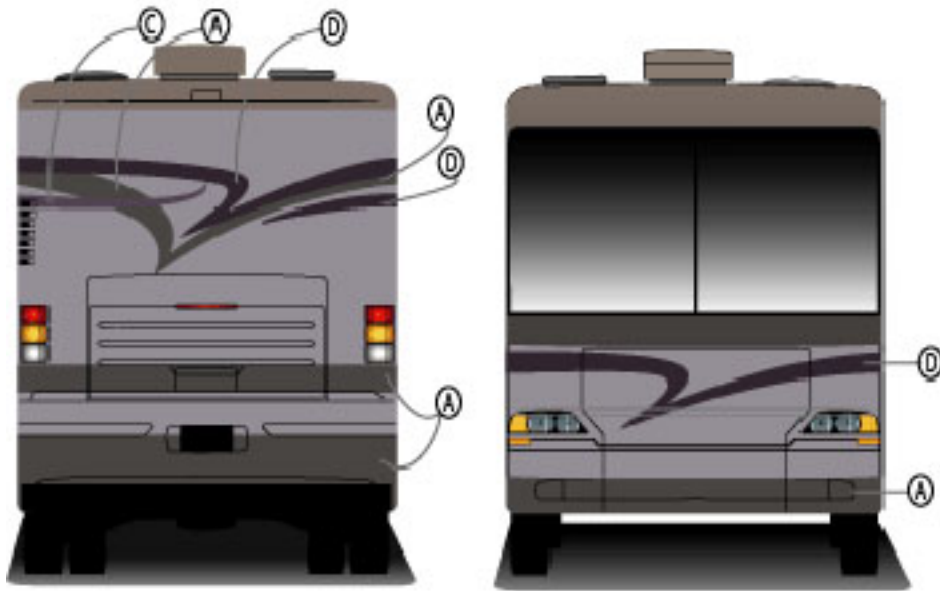

2004 Dutch Star Diesel Pusher – Iris Dusk – B – #4B650

Description	Tint #	1 Quart	2 Quart	3 Quart	Gallon
PAINT LOCATION - Skin Color PAINT # 63297 NAME: Meridian Metallic	U-7012	526.7	1053.3	1580.0	2106.6
	U-7001	708.6	1417.2	2125.7	2834.3
	U-7118	801.5	1603.0	2404.4	3205.9
	U-7013	839.8	1679.6	2519.3	3359.1
	U-7134	856.1	1712.1	2568.2	3424.2
	U-7036	874.6	1749.2	2623.7	3498.3
	U-7046	883.8	1767.7	2651.5	3535.3
	U-7128	886.7	1773.4	2660.1	3546.8
PAINT LOCATION - #1 PAINT # U7-63300 NAME: Iron Gray Metallic	PT8	7.6	15.2	22.8	30.4
	U7109	103.2	206.4	309.6	412.8
	U7118	454.1	908.1	1362.2	1816.2
	U7006	674.9	1349.8	2024.6	2699.5
	U7135	713.7	1427.4	2141.0	2854.7
	U7036	730.5	1461.0	2191.4	2921.9
	U7210	889.3	1778.6	2667.9	3557.2
PAINT LOCATION - #2 PAINT # U7-62437 NAME: Light Taupe Metallic	PT16	16.4	32.8	49.2	65.6
	U7109	112.0	224.1	336.1	448.1
	U7118	300.9	601.8	902.6	1203.5
	U7011	464.1	928.3	1392.4	1856.5
	U7001	615.4	1230.8	1846.1	2461.5
	U7135	665.8	1331.6	1997.4	2663.2
	U7111	711.4	1422.9	2134.3	2845.7
	U7123	731.0	1462.1	2193.1	2924.1
	U7110	734.2	1468.5	2202.7	2936.9
	U7210	893.5	1787.0	2680.4	3573.9
PAINT LOCATION - #3 PAINT # U7-56647 NAME: Violet Mist Mica	U7109	104.4	208.8	313.2	417.6
	U7118	387.2	774.4	1161.6	1548.8
	U7135	530.0	1060.0	1590.0	2120.0
	U7037	588.8	1177.6	1766.4	2355.2
	U7002	640.8	1281.6	1922.4	2563.2
	PT8	692.4	1384.8	2077.2	2769.6
	PT21	734.0	1468.0	2202.0	2936.0
	U7034	775.6	1551.2	2326.8	3102.4
	U7210	945.2	1890.4	2835.6	3780.8
PAINT LOCATION - #4 PAINT # U7-64509 NAME: Turmalin Violet Metallic	U-7118	222.9	445.7	668.6	891.4
	U-7135	395.0	790.0	1185.0	1580.0
	U-7036	485.6	971.2	1456.8	1942.4
	U-7136	553.6	1107.1	1660.7	2214.2
	U-7031	598.8	1197.7	1796.5	2395.3
	PT-20	618.8	1237.6	1856.3	2475.1
	PT-16	633.3	1266.6	1899.8	2533.1
	U-7109	914.8	1829.7	2744.5	3659.3

Image is for color placement only.