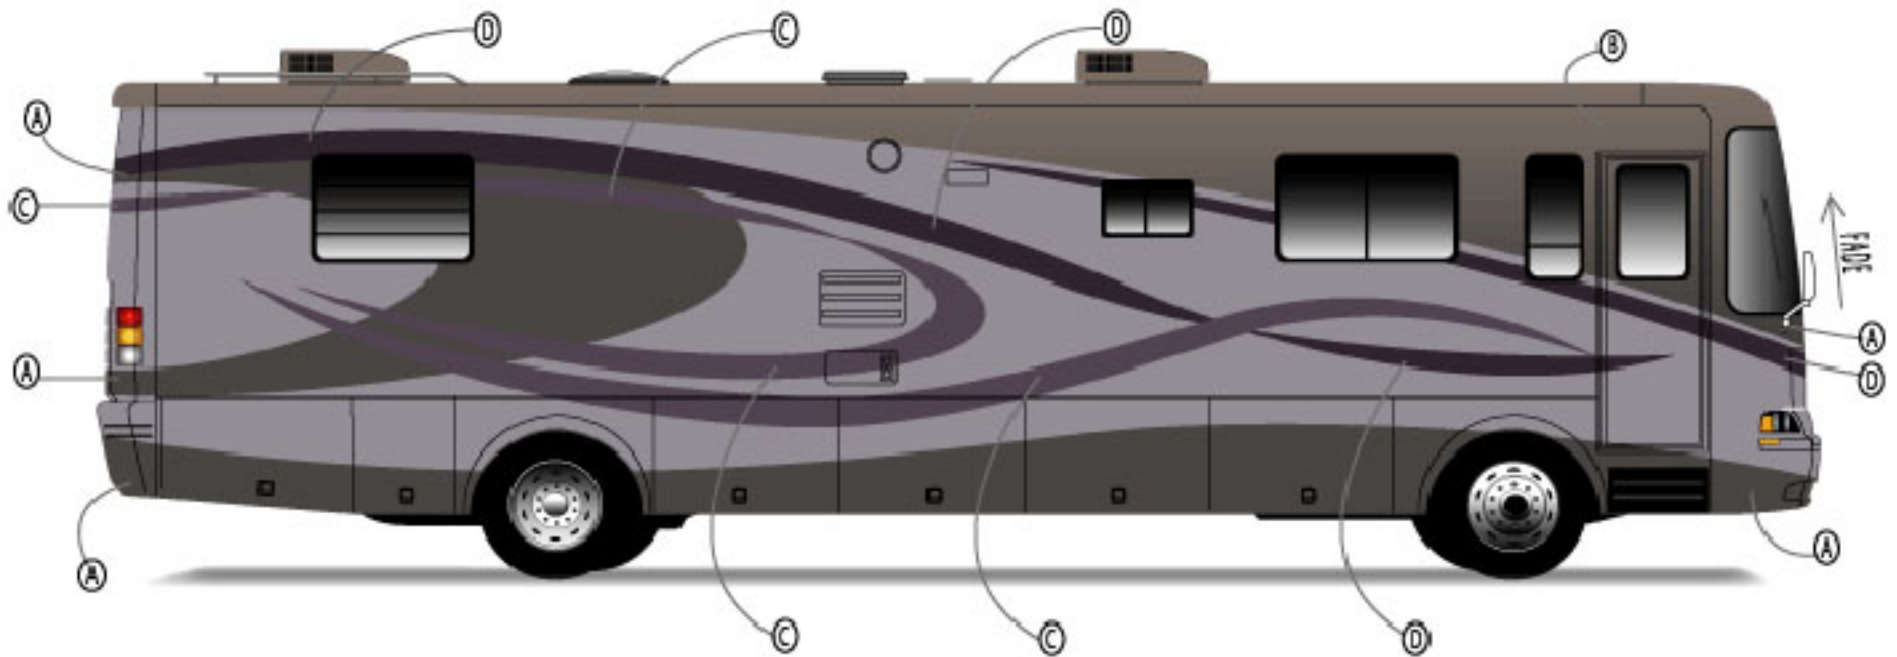

2004 Dutch Star Diesel Pusher – Iris Dusk – B – #4B650

Description	Tint #	1 Quart	2 Quart	3 Quart	Gallon
PAINT LOCATION - Skin Color PAINT # 63297 NAME: Meridian Metallic	U-7012	526.7	1053.3	1580.0	2106.6
	U-7001	708.6	1417.2	2125.7	2834.3
	U-7118	801.5	1603.0	2404.4	3205.9
	U-7013	839.8	1679.6	2519.3	3359.1
	U-7134	856.1	1712.1	2568.2	3424.2
	U-7036	874.6	1749.2	2623.7	3498.3
	U-7046	883.8	1767.7	2651.5	3535.3
	U-7128	886.7	1773.4	2660.1	3546.8
PAINT LOCATION - #1 PAINT # U7-63300 NAME: Iron Gray Metallic	PT8	7.6	15.2	22.8	30.4
	U7109	103.2	206.4	309.6	412.8
	U7118	454.1	908.1	1362.2	1816.2
	U7006	674.9	1349.8	2024.6	2699.5
	U7135	713.7	1427.4	2141.0	2854.7
	U7036	730.5	1461.0	2191.4	2921.9
	U7210	889.3	1778.6	2667.9	3557.2
PAINT LOCATION - #2 PAINT # U7-62437 NAME: Light Taupe Metallic	PT16	16.4	32.8	49.2	65.6
	U7109	112.0	224.1	336.1	448.1
	U7118	300.9	601.8	902.6	1203.5
	U7011	464.1	928.3	1392.4	1856.5
	U7001	615.4	1230.8	1846.1	2461.5
	U7135	665.8	1331.6	1997.4	2663.2
	U7111	711.4	1422.9	2134.3	2845.7
	U7123	731.0	1462.1	2193.1	2924.1
	U7110	734.2	1468.5	2202.7	2936.9
	U7210	893.5	1787.0	2680.4	3573.9
PAINT LOCATION - #3 PAINT # U7-56647 NAME: Violet Mist Mica	U7109	104.4	208.8	313.2	417.6
	U7118	387.2	774.4	1161.6	1548.8
	U7135	530.0	1060.0	1590.0	2120.0
	U7037	588.8	1177.6	1766.4	2355.2
	U7002	640.8	1281.6	1922.4	2563.2
	PT8	692.4	1384.8	2077.2	2769.6
	PT21	734.0	1468.0	2202.0	2936.0
	U7034	775.6	1551.2	2326.8	3102.4
	U7210	945.2	1890.4	2835.6	3780.8
PAINT LOCATION - #4 PAINT # U7-64509 NAME: Turmalin Violet Metallic	U-7118	222.9	445.7	668.6	891.4
	U-7135	395.0	790.0	1185.0	1580.0
	U-7036	485.6	971.2	1456.8	1942.4
	U-7136	553.6	1107.1	1660.7	2214.2
	U-7031	598.8	1197.7	1796.5	2395.3
	PT-20	618.8	1237.6	1856.3	2475.1
	PT-16	633.3	1266.6	1899.8	2533.1
	U-7109	914.8	1829.7	2744.5	3659.3

Image is for color placement only.