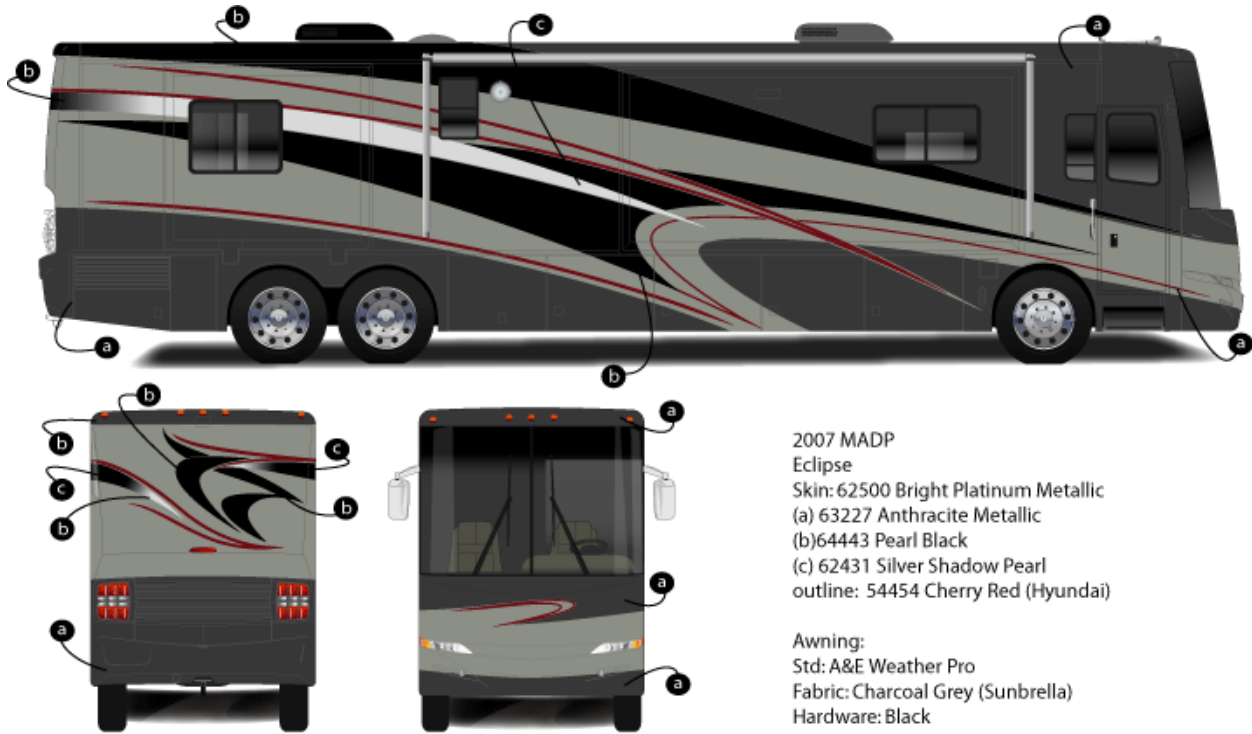

2007 Newmar Exterior Graphics Package

2007 Mountain Aire DP 7B740 Eclipse

2007 MADP
Eclipse
Skin: 62500 Bright Platinum Metallic
(a) 63227 Anthracite Metallic
(b) 64443 Pearl Black
(c) 62431 Silver Shadow Pearl
outline: 54454 Cherry Red (Hyundai)

Awning:
Std: A&E Weather Pro
Fabric: Charcoal Grey (Sunbrella)
Hardware: Black

Opt: Girard
Fabric: Charcoal Grey (Sunbrella)
Hardware: Black

Quart

Gallon

Skin:

FM 62500 0-0 BRIGHT PLATINUM MET				BRIGHT PLATINUM MET	
Diamond		Using: Standard	Step: 1/1	Step: 1/1	
Base	Description	Amount	Cum.	Amount	Cum.
UR50	UNIVERSAL MID TEM...	79.9	79.9	319.6	319.6
BC180	COARSE IRIDESCENT	226.4	306.3	905.6	1225.2
BC171	MEDIUM ALUMINUM	204.5	510.8	817.9	2043.1
BC250	BLUE BLACK	117.6	628.4	470.4	2513.5
BC200	BLACK	75.5	703.9	302.0	2815.5
BC105	WHITE	65.9	769.8	263.4	3078.9
BC101	FLOP CONTROL	41.2	811.0	164.9	3243.8
BC260	SATIN BLACK	37.8	848.8	151.1	3394.9
BC195	TRANSPARENT WHITE	28.9	877.7	115.7	3510.6

Color B:

FM 64443 0-0 NEWMAR PEARL BLACK				NEWMAR PEARL BLACK	
Diamont		Using: Standard	Step: 1/1	Step: 1/1	
Base	Description	Amount	Cum.	Amount	Cum.
UR50	UNIVERSAL MID TEM...	80.3	80.3	321.3	321.3
BC200	BLACK	674.7	755.0	2698.9	3020.2
BC1190	CRYSTAL WHITE	36.1	791.1	144.3	3164.5
BC118	BLUE PEARL	32.4	823.5	129.7	3294.2
BC805	RED OXIDE	12.6	836.1	50.4	3344.6
BC410	GREEN BLUE	11.8	847.9	47.2	3391.8
BC101	FLOP CONTROL	9.0	856.9	35.8	3427.6
BC105	WHITE	7.3	864.2	29.1	3456.7
BC171	MEDIUM ALUMINUM	4.9	869.1	19.5	3476.2