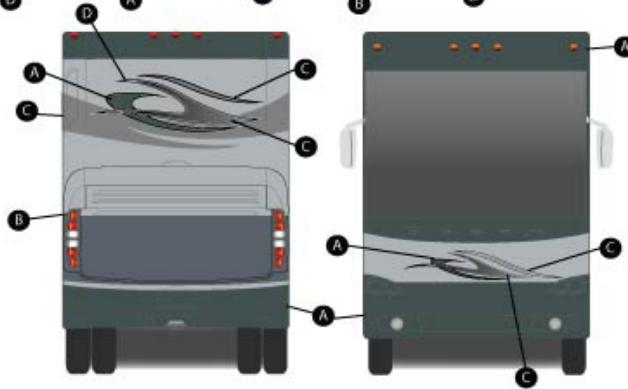

Quart

Gallon

Skin:

Formula			
N08	711652	2008-2008	NEWMAR SILVER
DIAMONT		Using: CS0	Step: 1/1
Base	Description	Amount	Cum.
UR50	UNIVERSAL MID ...	81.3	81.3
BC105	WHITE	7.1	88.4
BC175	MEDIUM STARFL...	730.0	818.4
BC201	DEEP BLACK	4.4	822.8
BC300	CARBAZOLE VIOL...	2.7	825.5
BC406	PHHALO BLUE	1.7	827.2
BC600	GOLD	8.9	836.1
BC101	FLOP CONTROL	25.0	861.1
BC171	MEDIUM ALUMIN...	32.1	893.2

2008 NEWMAR SILVER	
Step:	1/1
Amount	Cum.
325.3	325.3
28.4	353.7
2,920.1	3,273.8
17.7	3,291.5
10.7	3,302.2
6.9	3,309.1
35.4	3,344.5
100.0	3,444.5
128.6	3,573.1