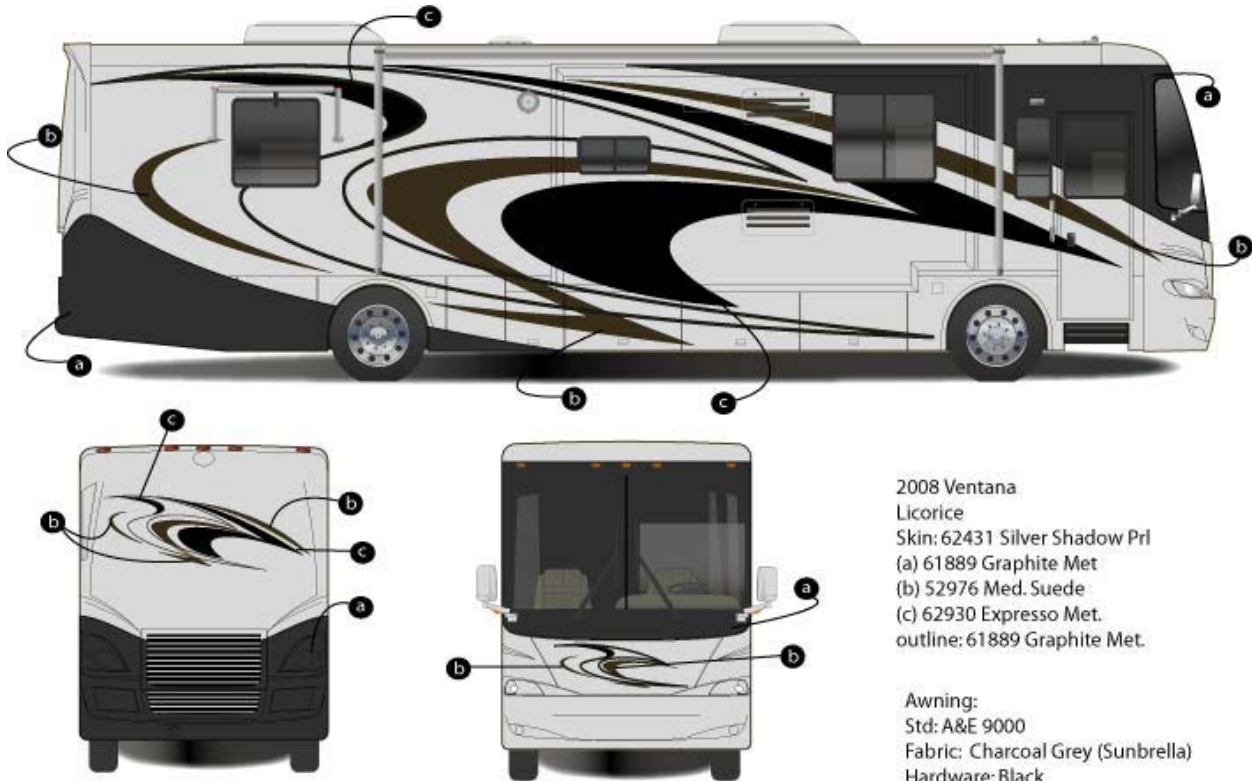

2008 Newmar Exterior Graphics Package

2008 Ventana DP 8B742 Licorice

2008 Ventana
 Licorice
 Skin: 62431 Silver Shadow Prl
 (a) 61889 Graphite Met
 (b) 52976 Med. Suede
 (c) 62930 Espresso Met.
 outline: 61889 Graphite Met.

Awning:
 Std: A&E 9000
 Fabric: Charcoal Grey (Sunbrella)
 Hardware: Black

Opt: A&E Weather Pro
 Fabric: Charcoal Grey (Sunbrella)
 Hardware: Black

Quart

Gallon

Skin:

Quart				Gallon	
FM	62431	0-0	SILVER SHADOW PEARL	SILVER SHADOW PEARL	
Diamond		Using: Standard	Step: 1/1	Step: 1/1	
Base	Description	Amount	Cum.	Amount	Cum.
UR50	UNIVERSAL MID TEM...	79.8	79.8	319.3	319.3
BC171	MEDIUM ALUMINUM	383.2	463.0	1533.0	1852.3
BC100	CLEAR	147.3	610.3	589.2	2441.5
BC140	MEDIUM FINE IRIDES...	113.2	723.5	452.8	2894.3
BC260	SATIN BLACK	77.2	800.7	308.7	3203.0
CB64L	YELLOW PEARL	49.9	850.6	199.7	3402.7
BC101	FLOP CONTROL	15.8	866.4	63.1	3465.8
BC800	RED GOLD	10.6	877.0	42.3	3508.1

Quart

Gallon

Color A:

FM 61889 0-0 CHARCOAL GREY MET				CHARCOAL GREY MET	
Diamont		Using: Standard	Step: 1/1	Step: 1/1	
Base	Description	Amount	Cum.	Amount	Cum.
UR50	UNIVERSAL MID TEM...	76.9	76.9	307.7	307.7
BC110	WHITE PEARL	260.0	336.9	1040.0	1347.7
BC200	BLACK	230.1	567.0	920.2	2267.9
BC170	MEDIUM IRIDESCENT	145.7	712.7	582.8	2850.7
BC105	WHITE	89.2	801.9	357.0	3207.7
BC470	VIOLET BLUE	38.1	840.0	152.3	3360.0
BC300	CARBAZOLE VIOLET	15.5	855.5	62.2	3422.2
BC800	RED GOLD	8.9	864.4	35.4	3457.6
BC833	QUINDO RED TRANS	7.4	871.8	29.5	3487.1
BC510	YELLOW GREEN	4.1	875.9	16.3	3503.4