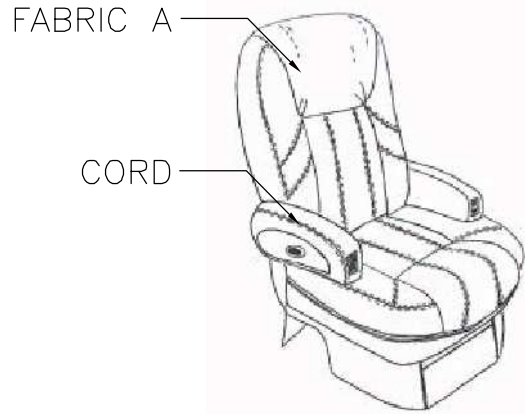

FABRIC LETTER	DECOR' NUMBER	DESCRIPTION
FABRIC "A"	VT20-330 "A"	PRIMERA 700-56842 MIST
D/P SEAT CORDING	VT20-320 "D/P CORD"	PRIMERA 700-34882 IRISH LACE

DINETTE		
FABRIC LETTER	DECOR' NUMBER	DESCRIPTION
FABRIC "A"	VT20-330 "A"	PRIMERA 700-56842 MIST
FABRIC "C"	VT20-320 "C"	EMERY 400 NATURAL

DRIVER/PASSENGER