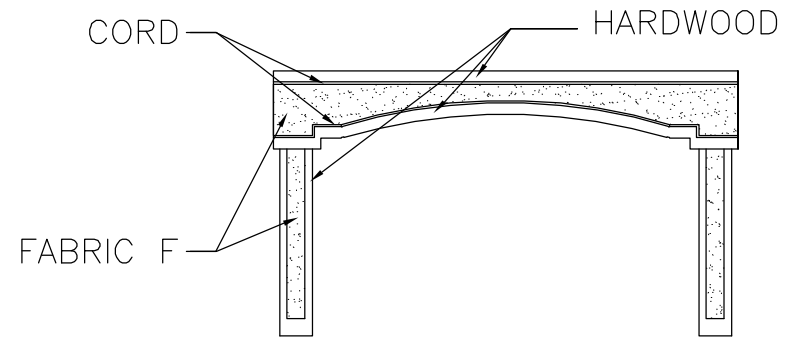

BEDROOM/BATHROOM

UNIT: # 414729
DEALER: Midway RV
SPECIAL: # 209

NOTE: GENERAL VISUAL REPRESENTATION OF INTERIOR COMPONENTS. NOT FOR DIMENSIONAL USE.

NEWMAR CORP P.O. Box 30, Nappanee, IN. 46550	Model:	Sheet	Drawn by:	Checked by:	Revision:	By:
	VT DP 4369	1 OF 1	R. N.	Z. R.		Date:
UNITS: INCHES	Title: FABRIC CALL OUTS VALANCES	I.D. # 2020\ SPECIALS\MOT\ 209FAB	Date:	Date:	Revision:	By:
TITLE BLOCK: 1-5TB			5/7/19	5/8/19		Date: