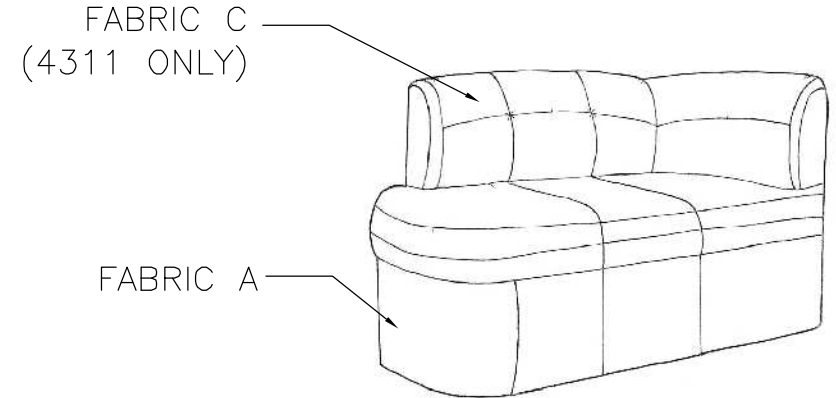

DINETTE

UNIT: # 414729
DEALER: Midway RV
SPECIAL: # 209

NOTE: GENERAL VISUAL REPRESENTATION OF INTERIOR COMPONENTS. NOT FOR DIMENSIONAL USE.

NEWMAR CORP P.O. Box 30, Nappanee, IN. 46550	Model:	Sheet	Drawn by:	Checked by:	Revision:	By:
	VT DP 4369	1 OF 1	R. N.	Z. R.		Date:
UNITS: INCHES	Title: FABRIC CALL OUTS	I.D. # 2020\	Date:	Date:	Revision:	By:
TITLE BLOCK: 1-5TB	DRIVER/PASSENGER SEATS	SPECIALS\MOT\ 209FAB	5/7/19	5/8/19		Date: