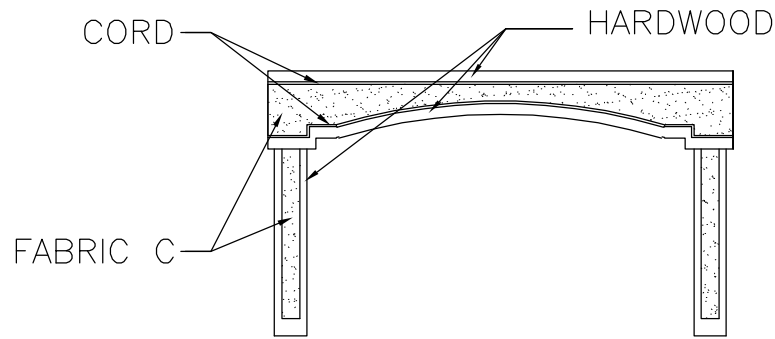

FABRIC LETTER	DECOR' NUMBER	DESCRIPTION
FABRIC "C"	VT20-320 "C"	EMERY 400 NATURAL
FABRIC "F"	VT20-320 "F"	HIGHVELD CREAM
CORD	VT20-320 "CORD"	CD06634-01-A VELLUM

LIVINGROOM/KITCHEN