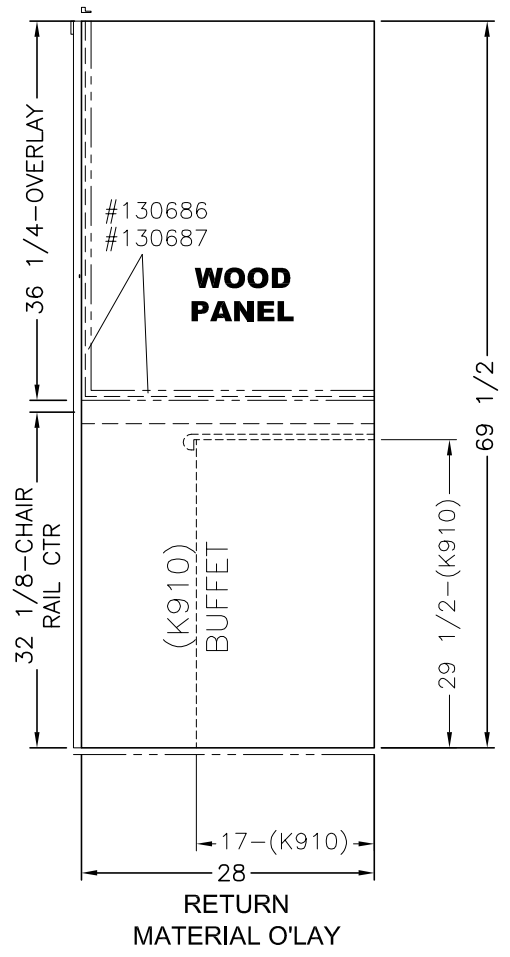

PLEASE ACKNOWLEDGE AND DATE THE FOLLOWING ORDER/PRINT FOR APPROVAL TO BUILD, AND FAX TO NEWMAR (AT 574-773-2895) AS SOON AS POSSIBLE
DATE: _____
SIGN: _____

UNIT: # 530430
DEALER: National Indoor RV
SPECIAL: # 251

FRONT VIEW

NEWMAR CORP P.O. Box 30, Nappanee, IN. 46550	Model:	Sheet	Drawn by:	Checked by:	Revision:	By:
	KG DB 4531	1 OF 1	Z. R.	A. M.		Date:
UNITS: INCHES	Title:	I.D. # 2018\	Date:	Date:	Revision:	By:
TITLE BLOCK: 1TB	REFRIGERATOR/PANTRY	SPECIALS\MOT\ 251RF	5/10/17	5/10/17		Date: