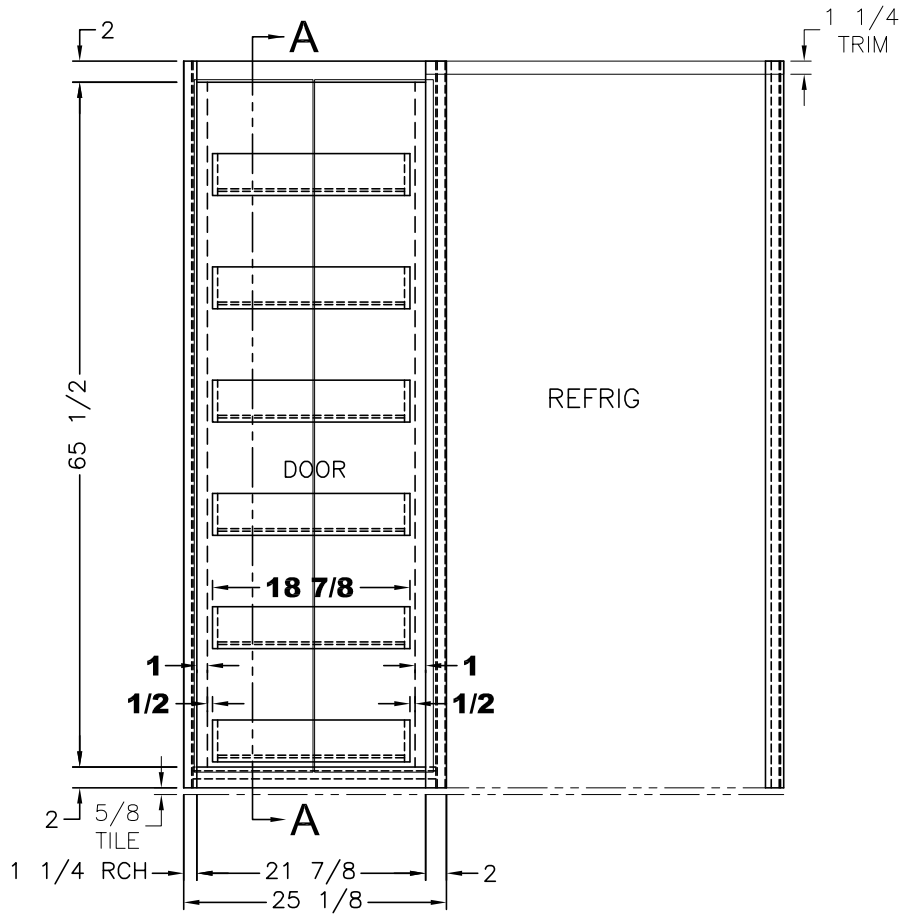

PLEASE ACKNOWLEDGE AND DATE THE FOLLOWING ORDER/PRINT FOR APPROVAL TO BUILD, AND FAX TO NEWMAR (AT 574-773-2895) AS SOON AS POSSIBLE
DATE: _____
SIGN: _____

UNIT: # 530430
DEALER: National Indoor RV
SPECIAL: # 251

FRONT VIEW

NEWMAR CORP P.O. Box 30, Nappanee, IN. 46550	Model:	Sheet	Drawn by:	Checked by:	Revision:	By:
	KG DB 4531	1 OF 1	Z. R.	A. M.		Date:
UNITS: INCHES	Title:	I.D. # 2018\	Date:	Date:	Revision:	By:
TITLE BLOCK: 1TB	REFRIGERATOR/PANTRY	SPECIALS\MOT\ 251RF	5/10/17	5/10/17		Date: