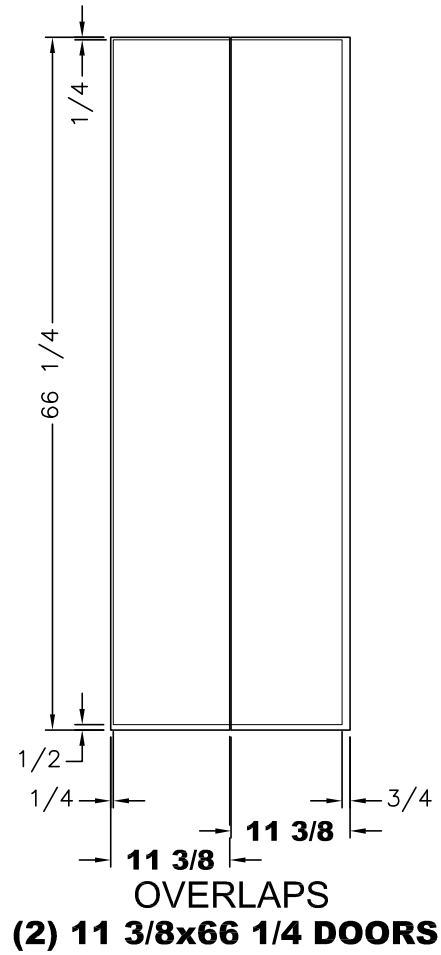

PLEASE ACKNOWLEDGE AND DATE THE FOLLOWING ORDER/PRINT FOR APPROVAL TO BUILD, AND FAX TO NEWMAR (AT 574-773-2895) AS SOON AS POSSIBLE
DATE: _____
SIGN: _____

UNIT: # 530430
DEALER: National Indoor RV
SPECIAL: # 251

FRONT VIEW

NEWMAR CORP P.O. Box 30, Nappanee, IN. 46550	Model:	Sheet	Drawn by:	Checked by:	Revision:	By:
	KG DB 4531	1 OF 1	Z. R.	A. M.		Date:
UNITS: INCHES	Title:	I.D. # 2018\	Date:	Date:	Revision:	By:
TITLE BLOCK: 1TB	REFRIGERATOR/PANTRY	SPECIALS\MOT\ 251RF	5/10/17	5/10/17		Date: